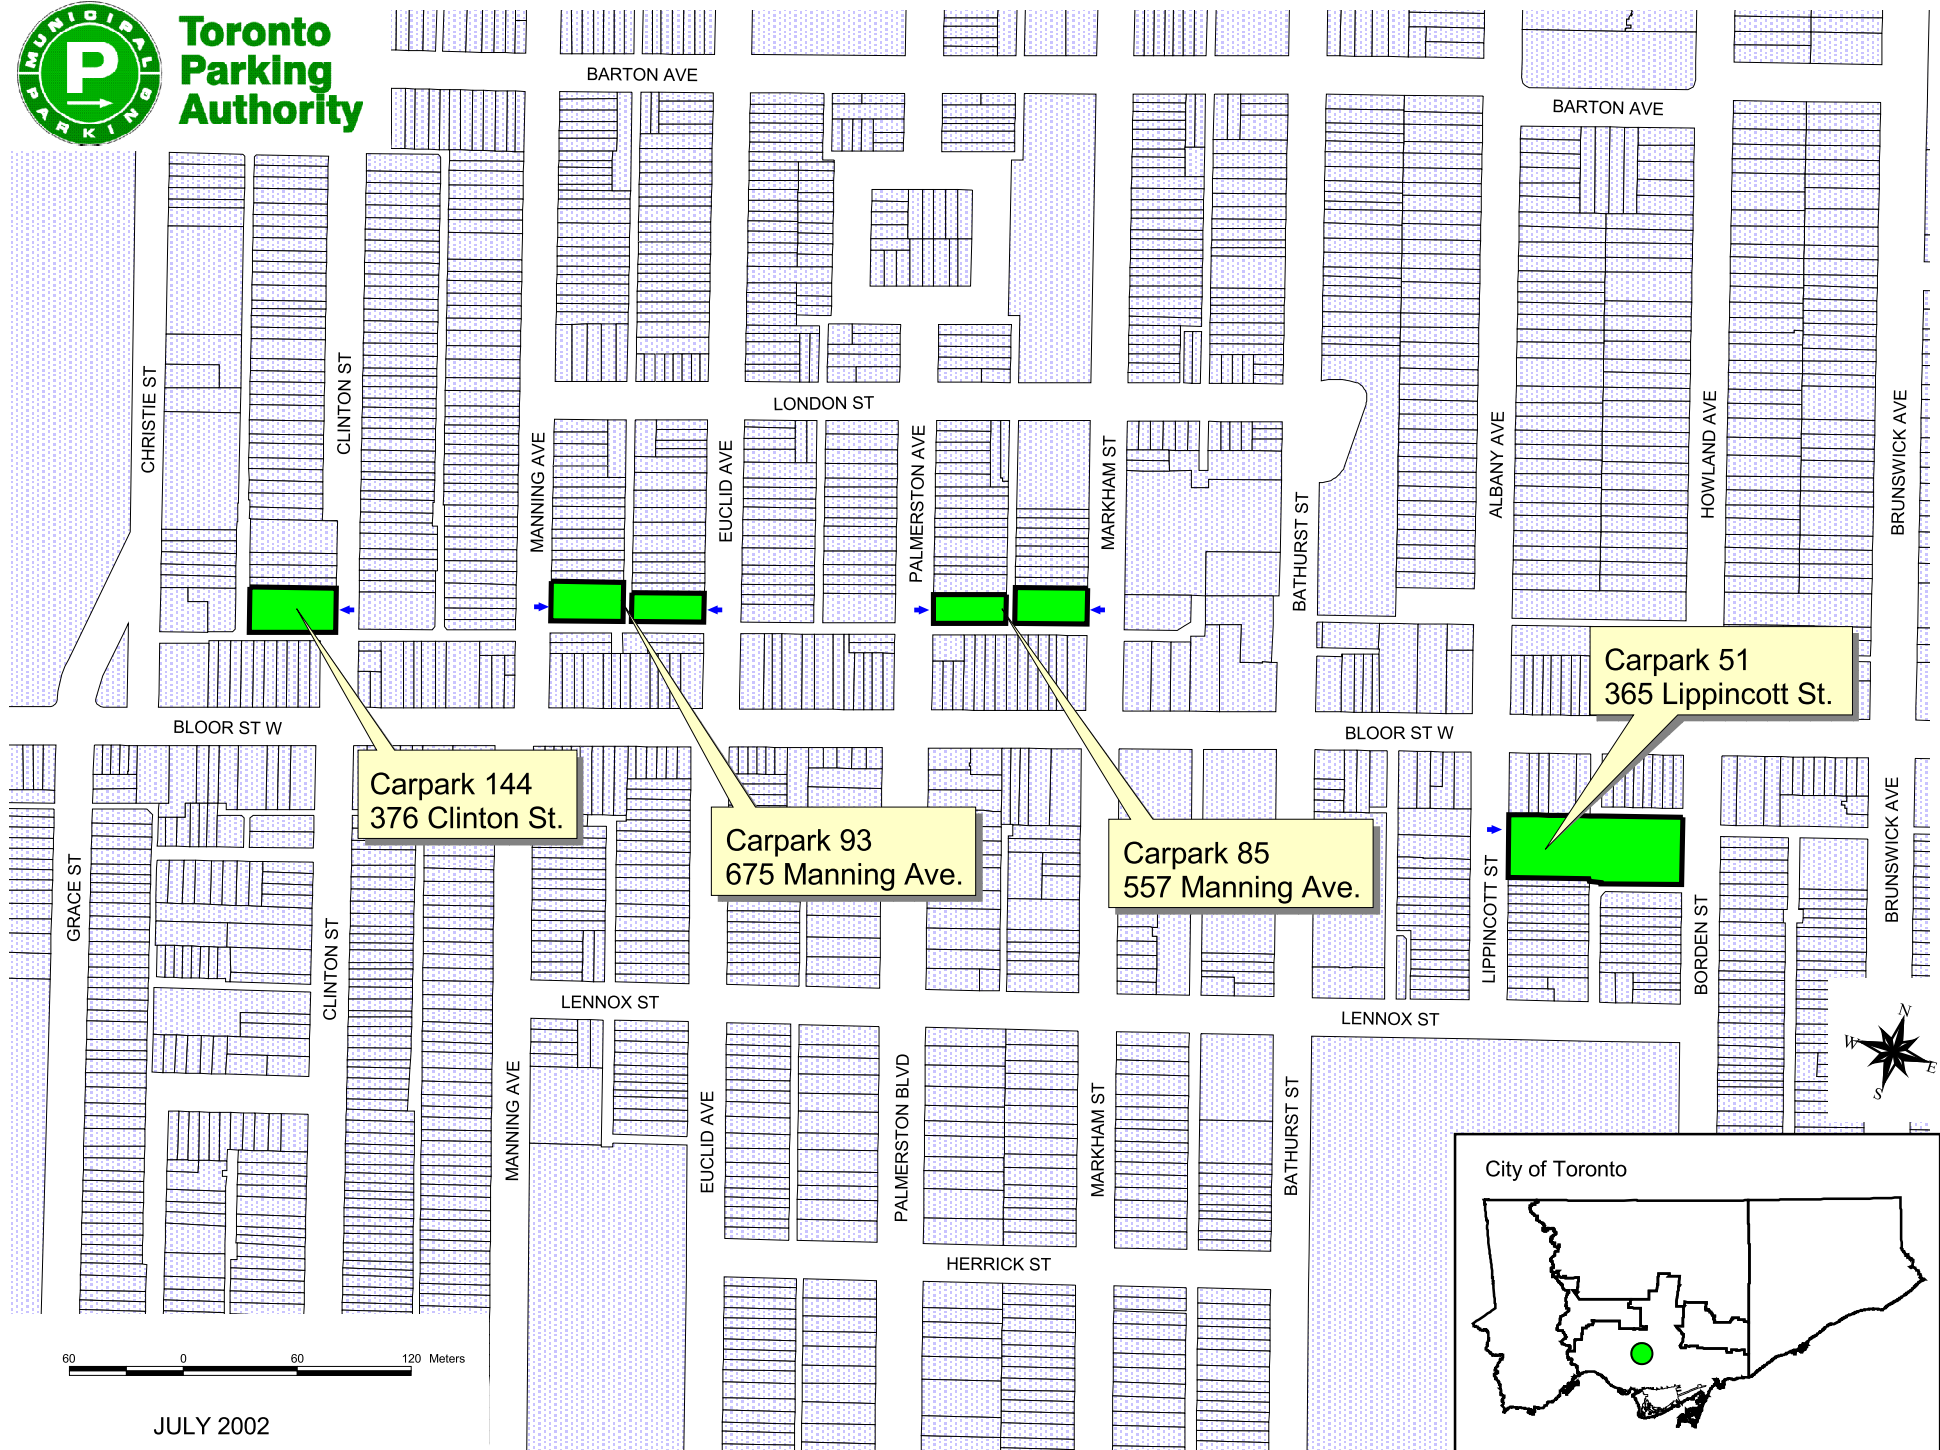

Toronto Parking Authority

Carpark 144
376 Clinton St.

Carpark 93
675 Manning Ave.

Carpark 85
557 Manning Ave.

Carpark 51
365 Lippincott St.