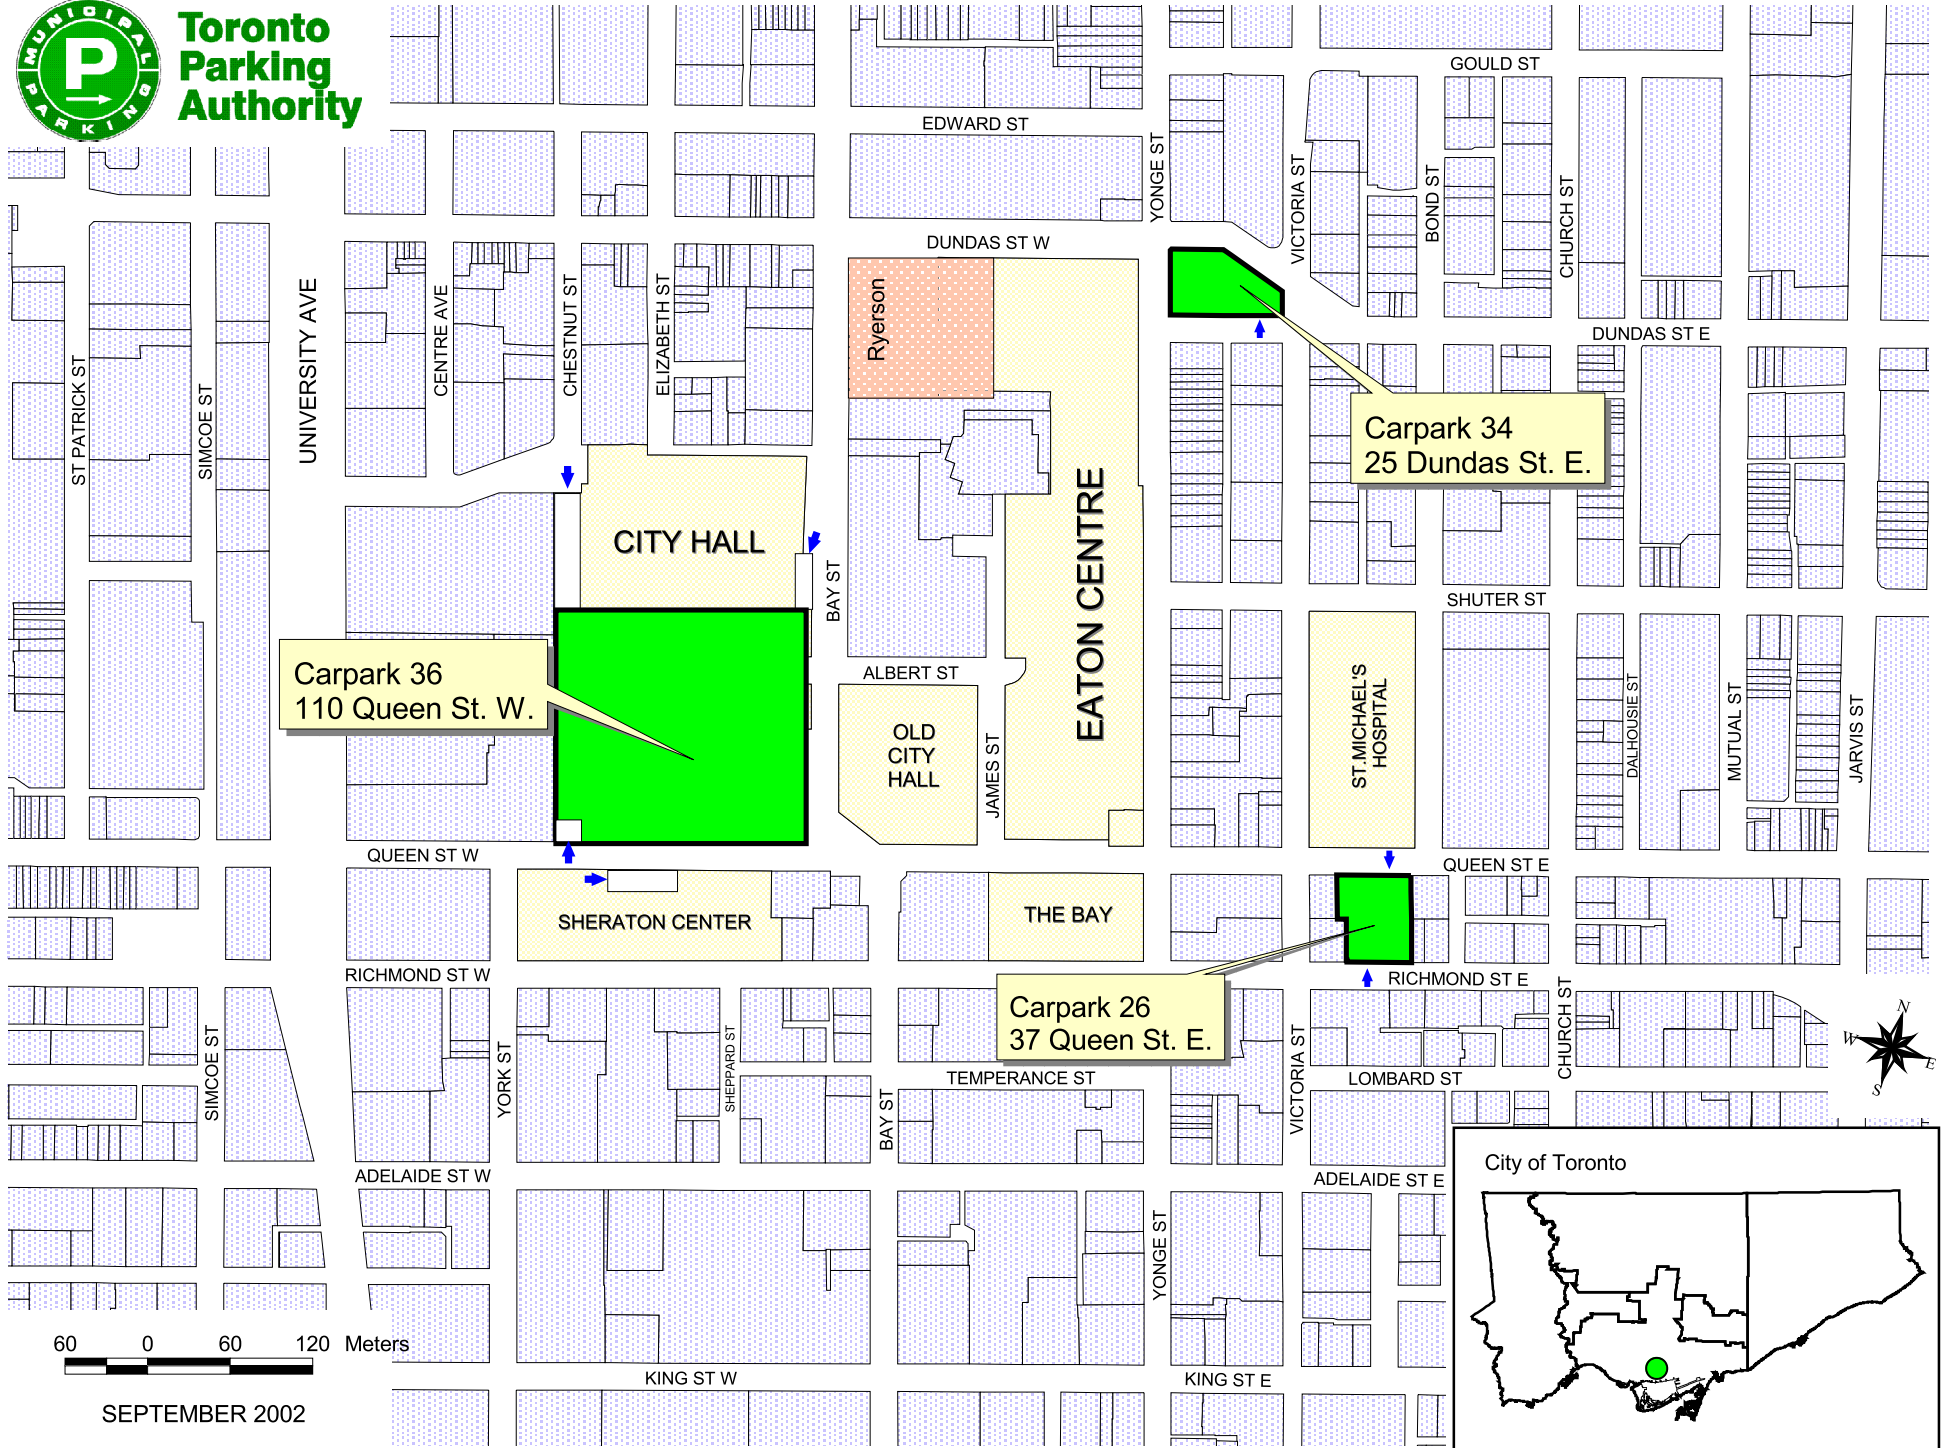

Toronto Parking Authority

Carpark 36
110 Queen St. W.

Carpark 34
25 Dundas St. E.

Carpark 26
37 Queen St. E.

SEPTEMBER 2002