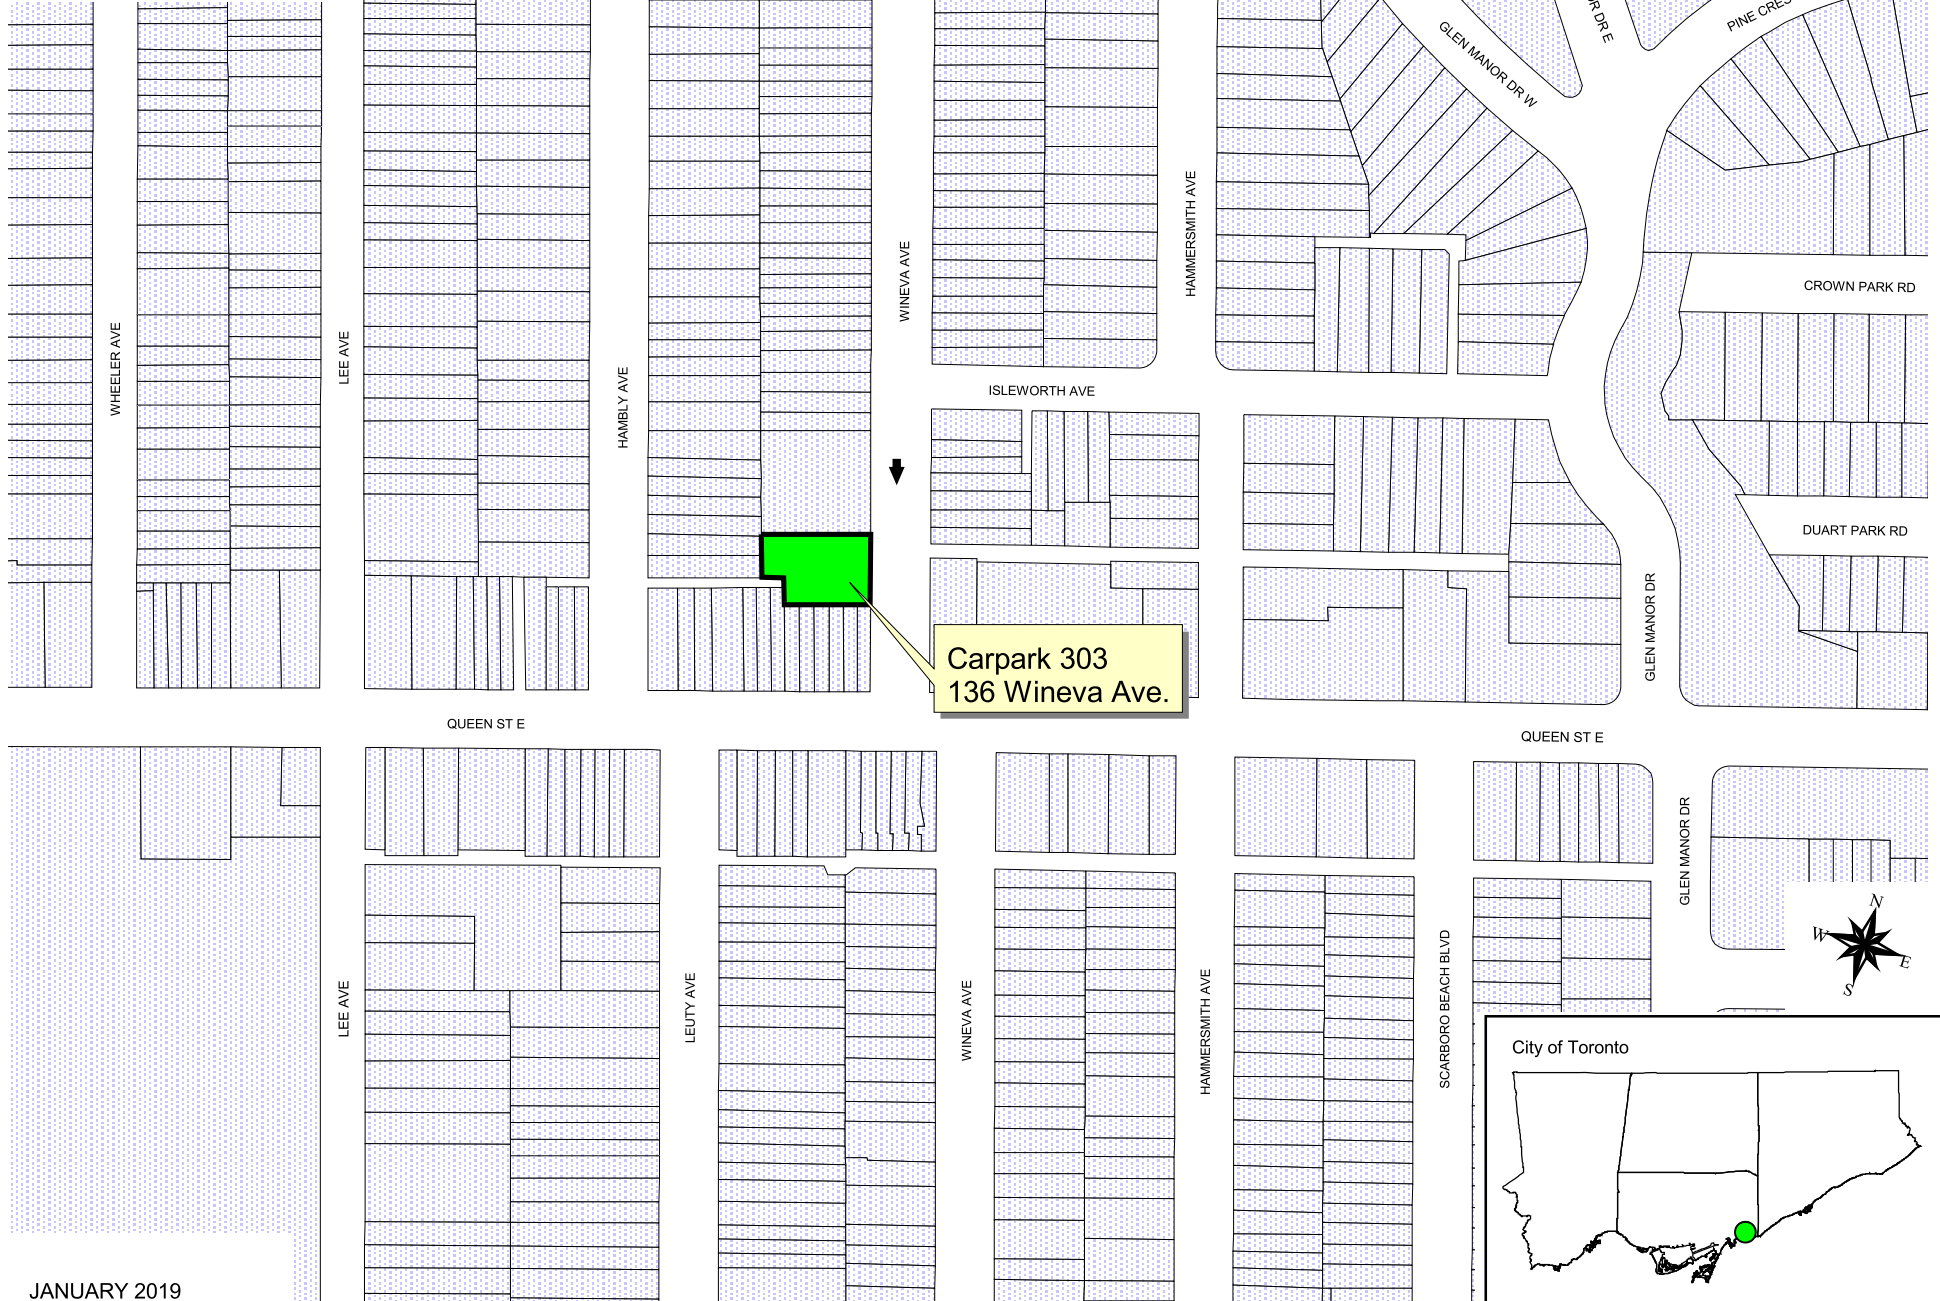

Toronto
Parking
Authority

Carpark 303
136 Wineva Ave.