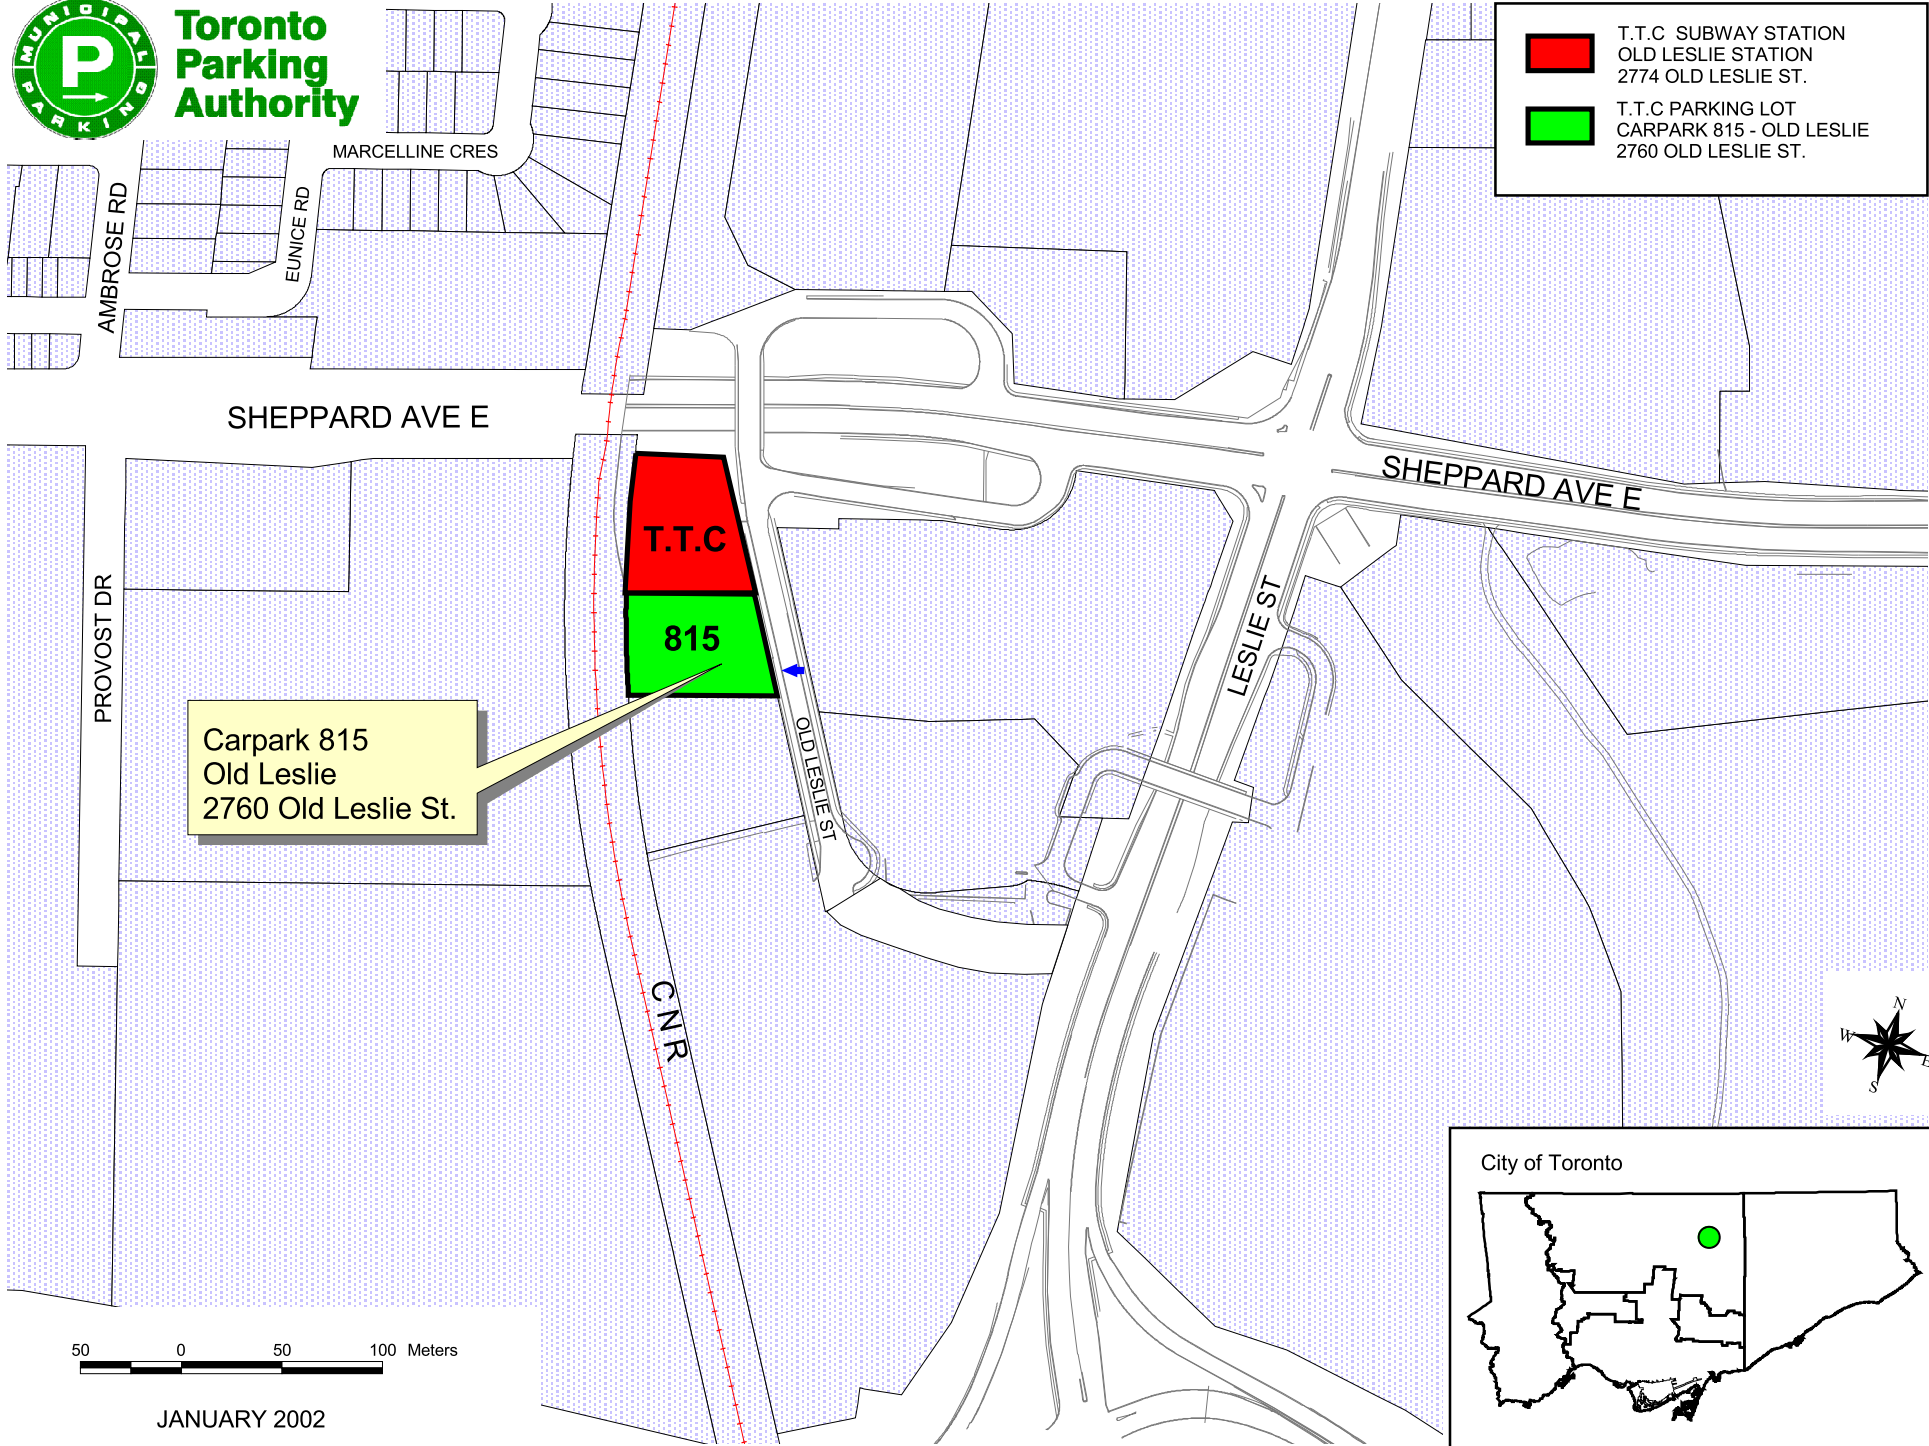

**Toronto
Parking
Authority**

	T.T.C SUBWAY STATION OLD LESLIE STATION 2774 OLD LESLIE ST.
	T.T.C PARKING LOT CARPARK 815 - OLD LESLIE 2760 OLD LESLIE ST.

Carpark 815
Old Leslie
2760 Old Leslie St.

JANUARY 2002