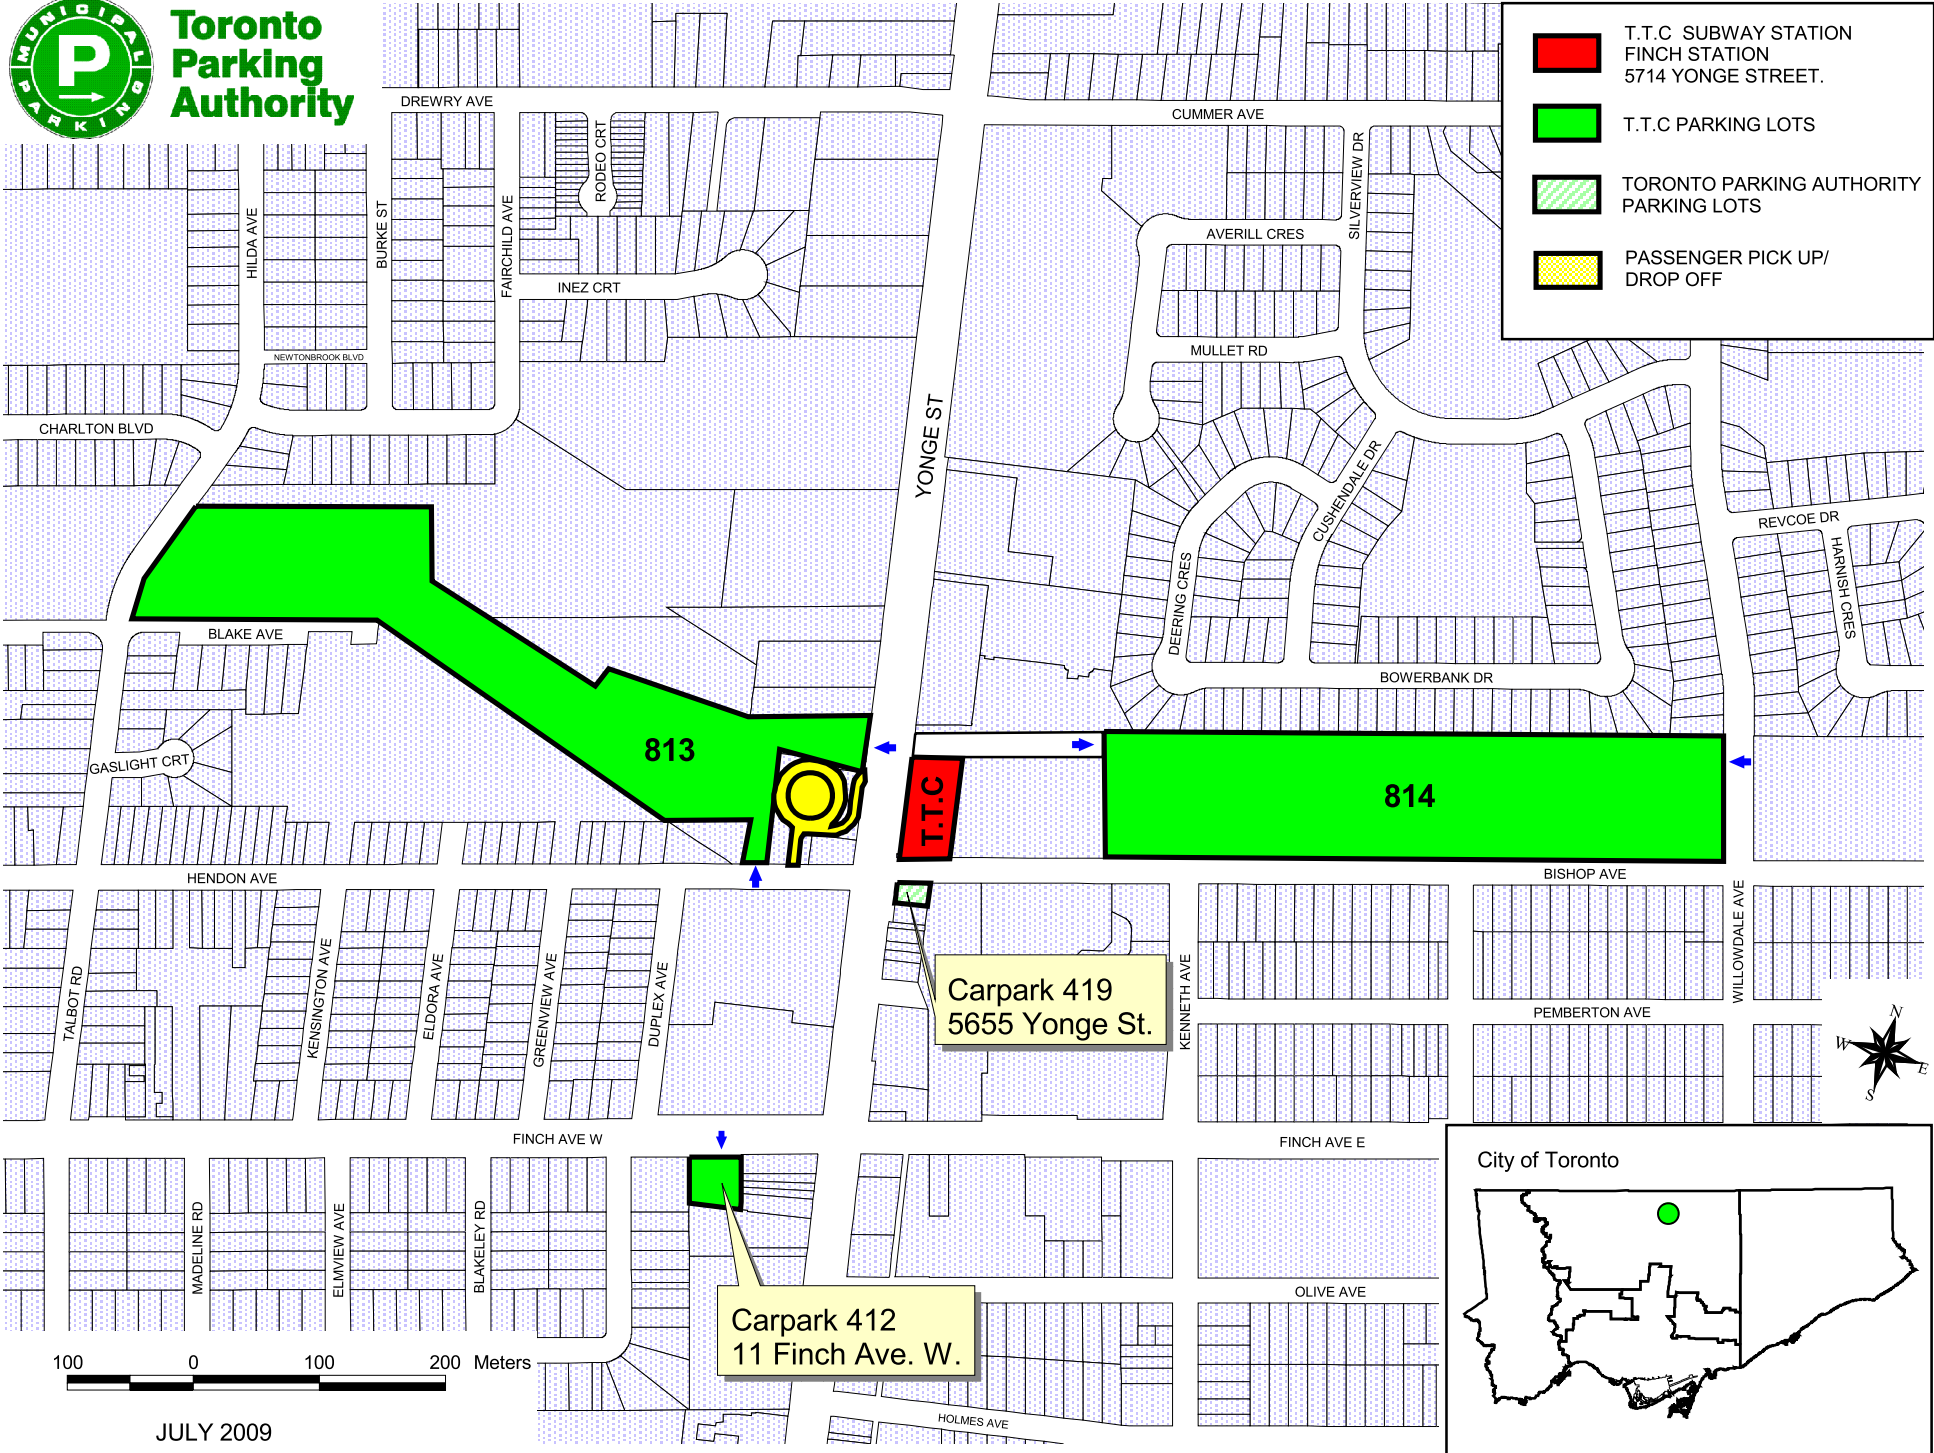

# Toronto Parking Authority

-  T.T.C SUBWAY STATION  
FINCH STATION  
5714 YONGE STREET.
-  T.T.C PARKING LOTS
-  TORONTO PARKING AUTHORITY  
PARKING LOTS
-  PASSENGER PICK UP/  
DROP OFF

Carpark 419  
5655 Yonge St.

Carpark 412  
11 Finch Ave. W.

JULY 2009