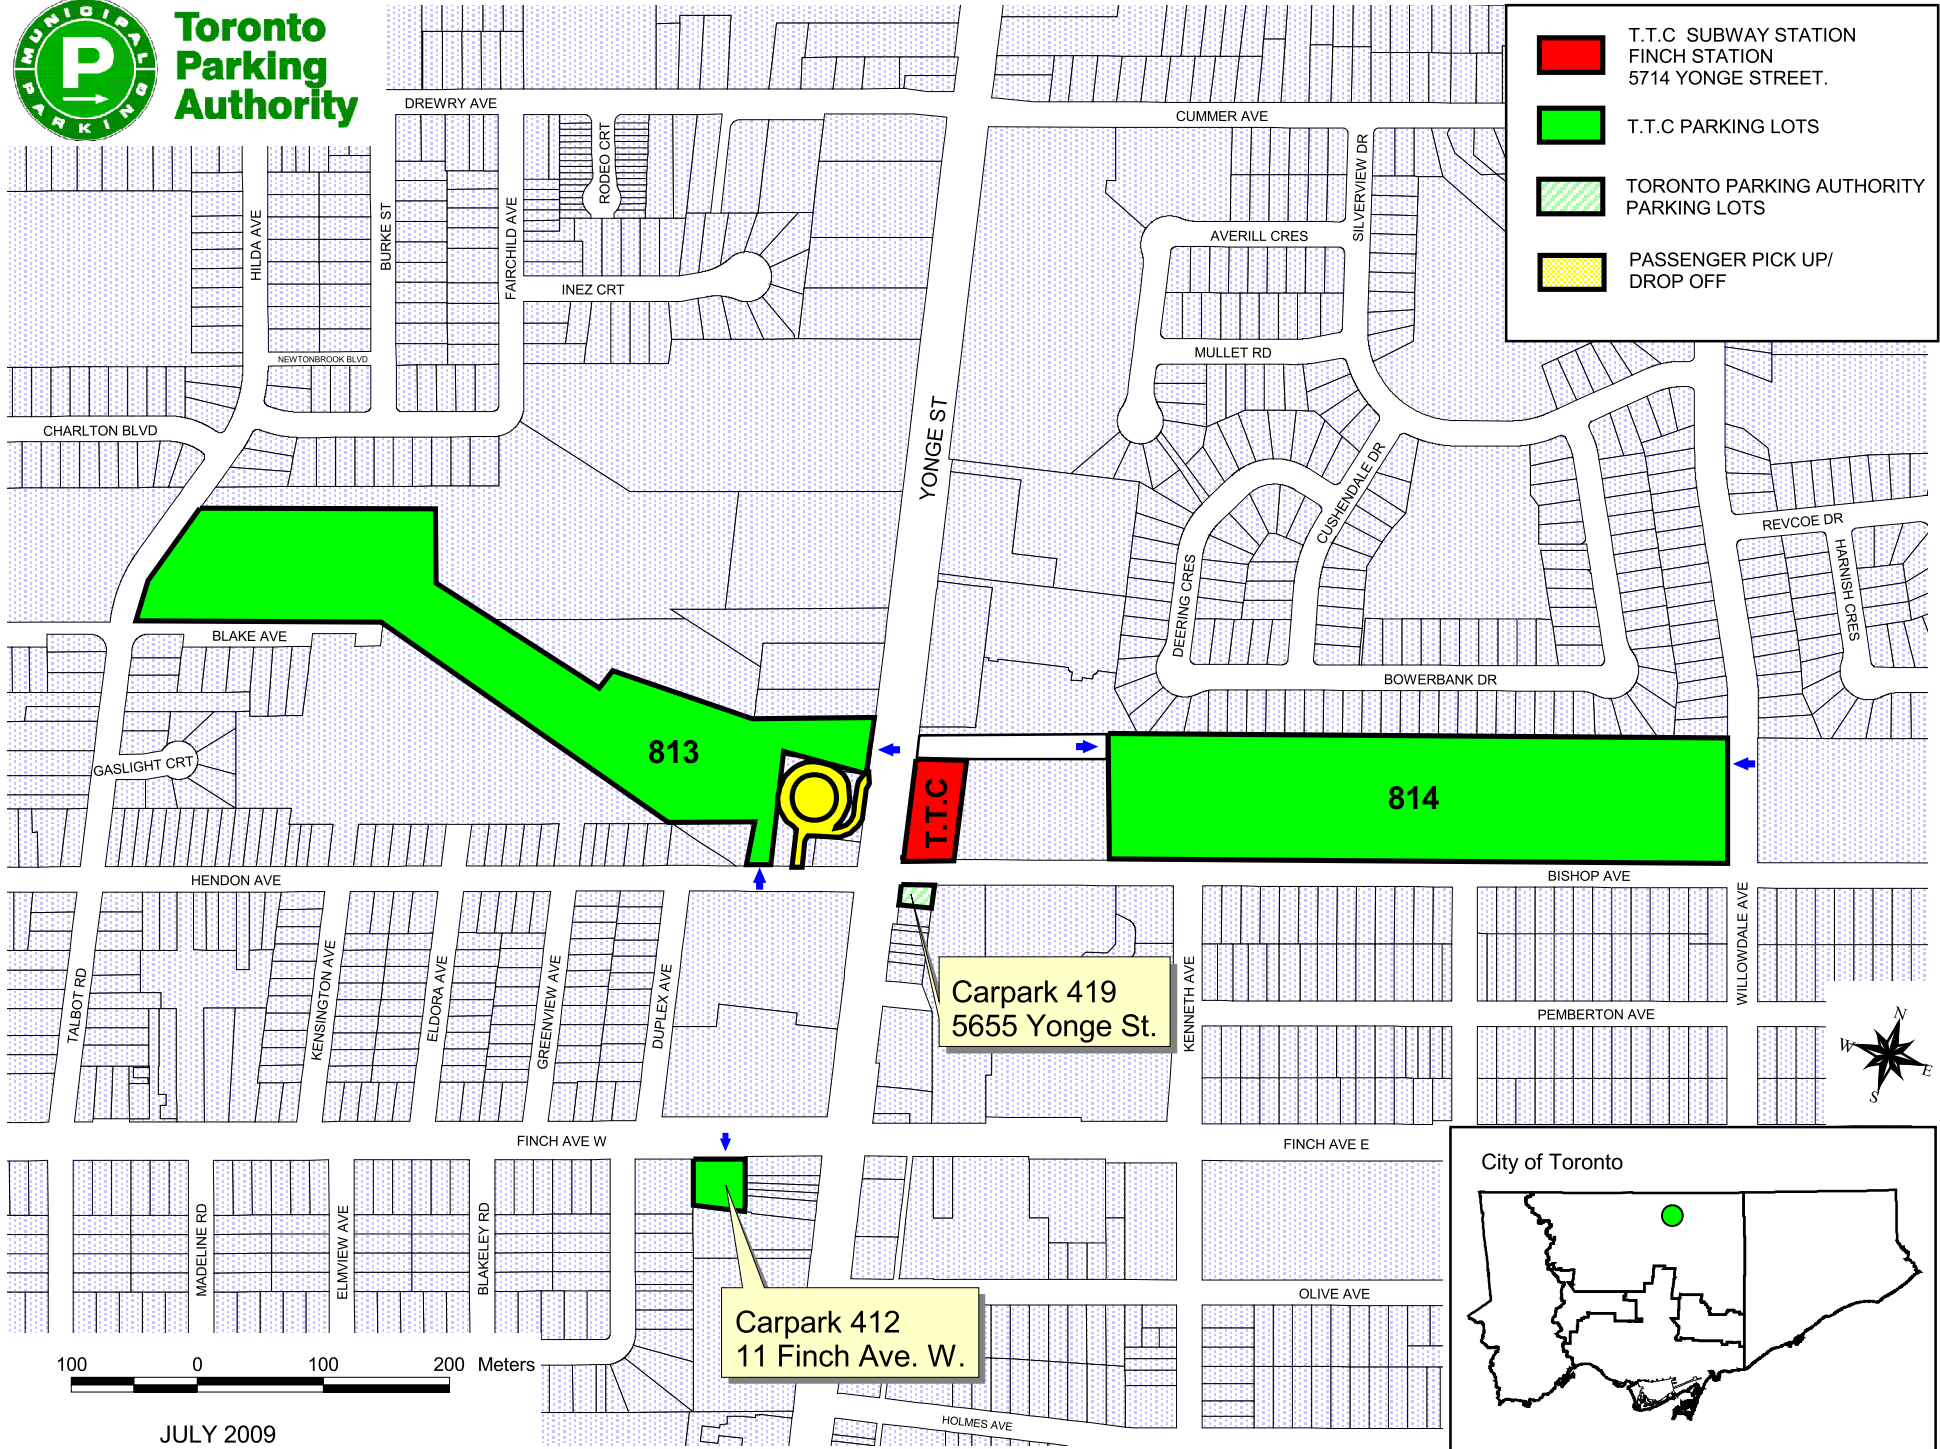

Toronto Parking Authority

-  T.T.C SUBWAY STATION
FINCH STATION
5714 YONGE STREET.
-  T.T.C PARKING LOTS
-  TORONTO PARKING AUTHORITY
PARKING LOTS
-  PASSENGER PICK UP/
DROP OFF

JULY 2009