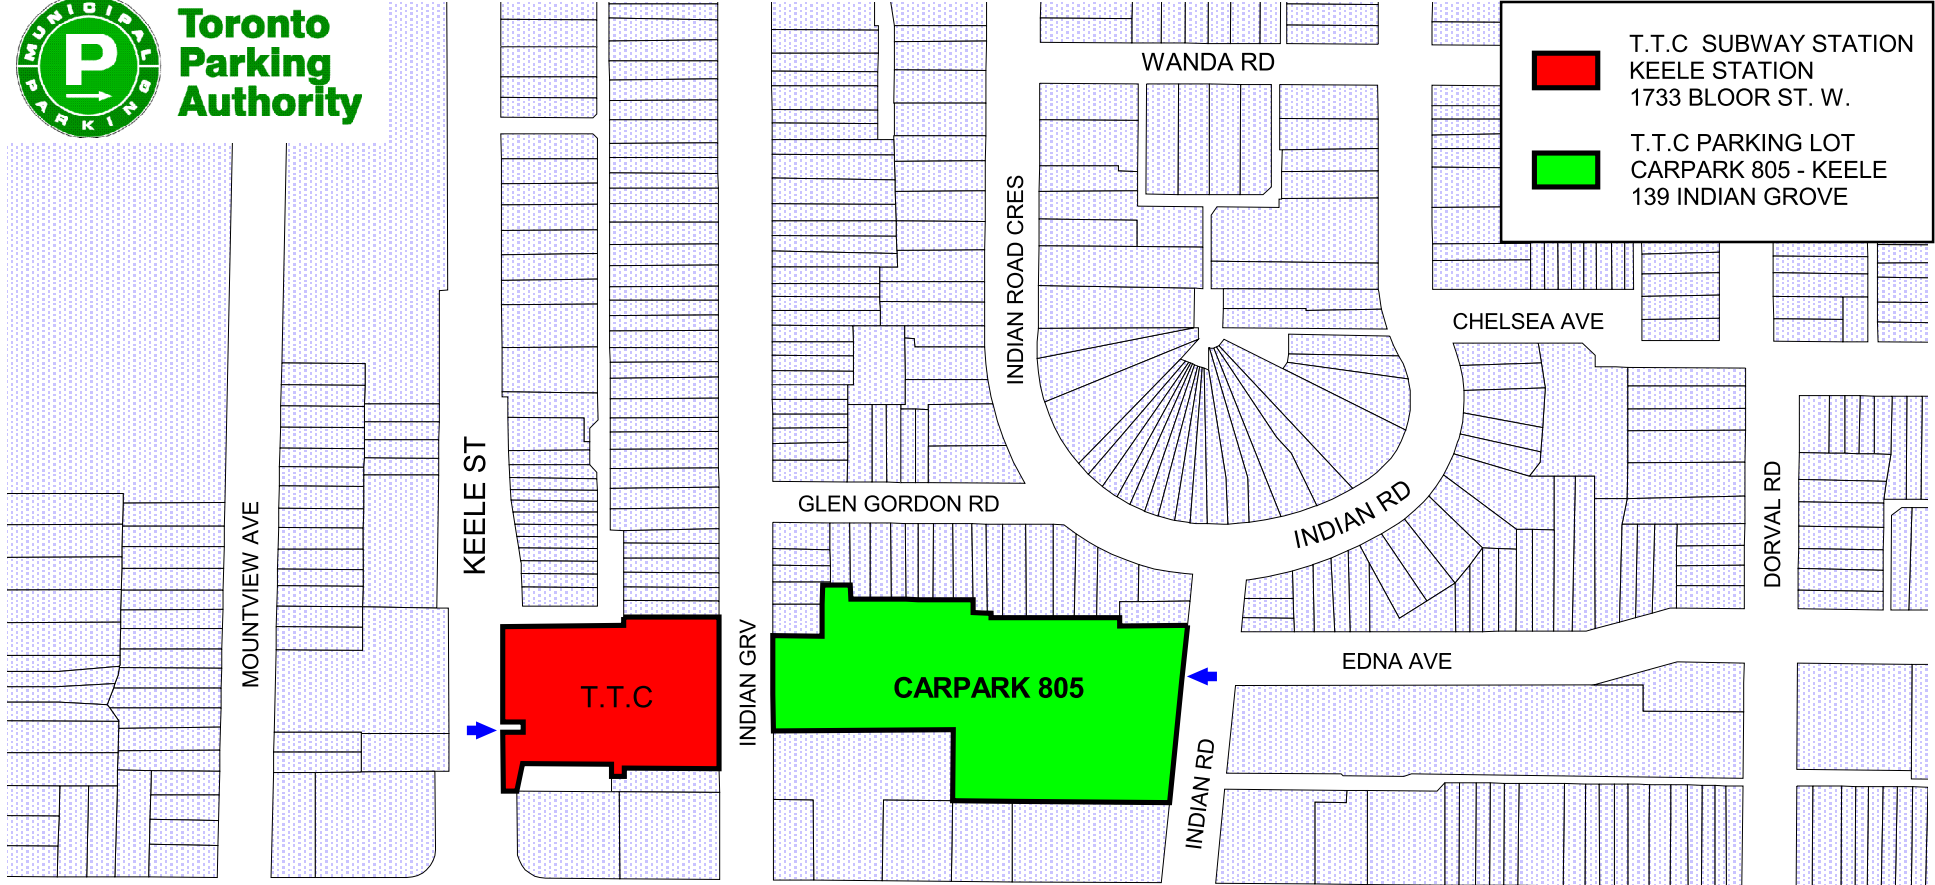

**Toronto  
Parking  
Authority**

 T.T.C SUBWAY STATION  
KEELE STATION  
1733 BLOOR ST. W.

 T.T.C PARKING LOT  
CARPARK 805 - KEELE  
139 INDIAN GROVE

JANUARY 2002