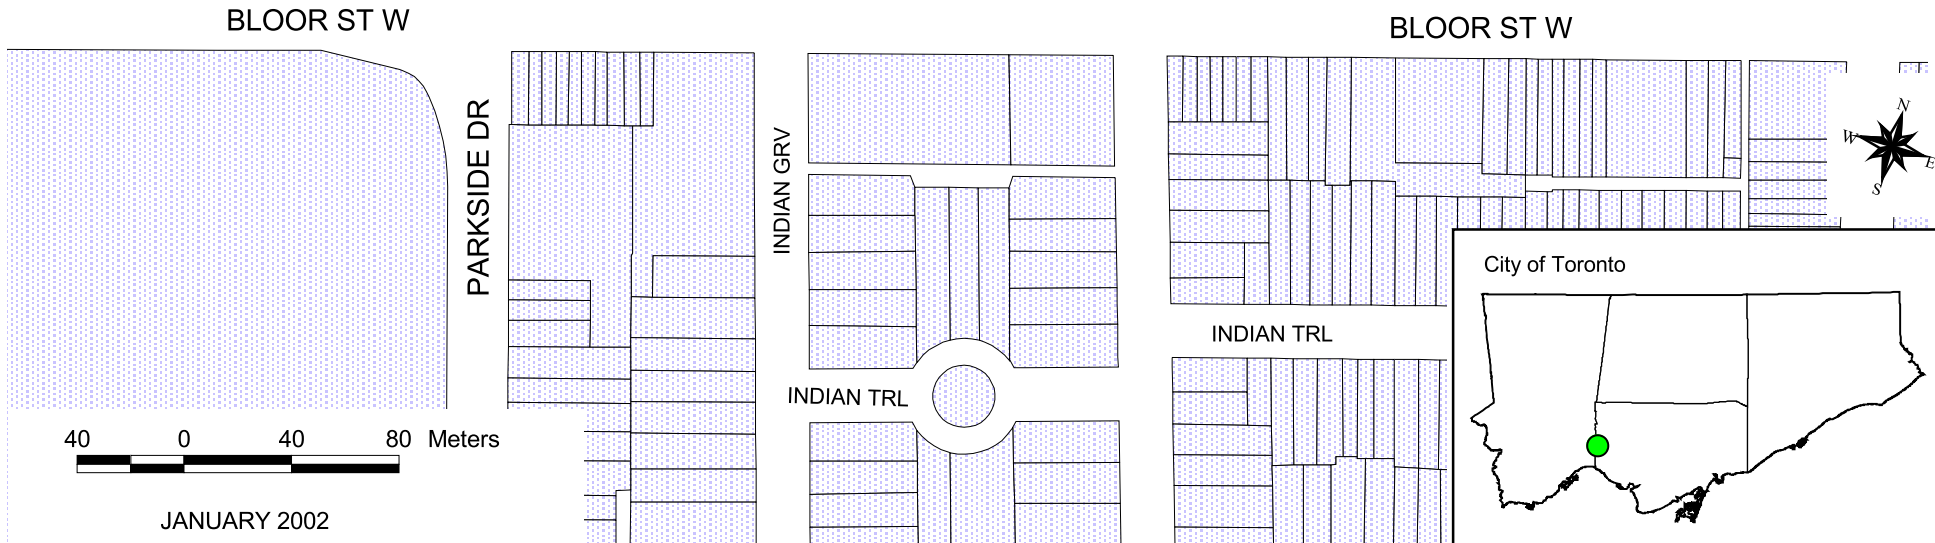

**Toronto  
Parking  
Authority**

 T.T.C SUBWAY STATION  
KEELE STATION  
1733 BLOOR ST. W.

 T.T.C PARKING LOT  
CARPARK 805 - KEELE  
139 INDIAN GROVE

JANUARY 2002