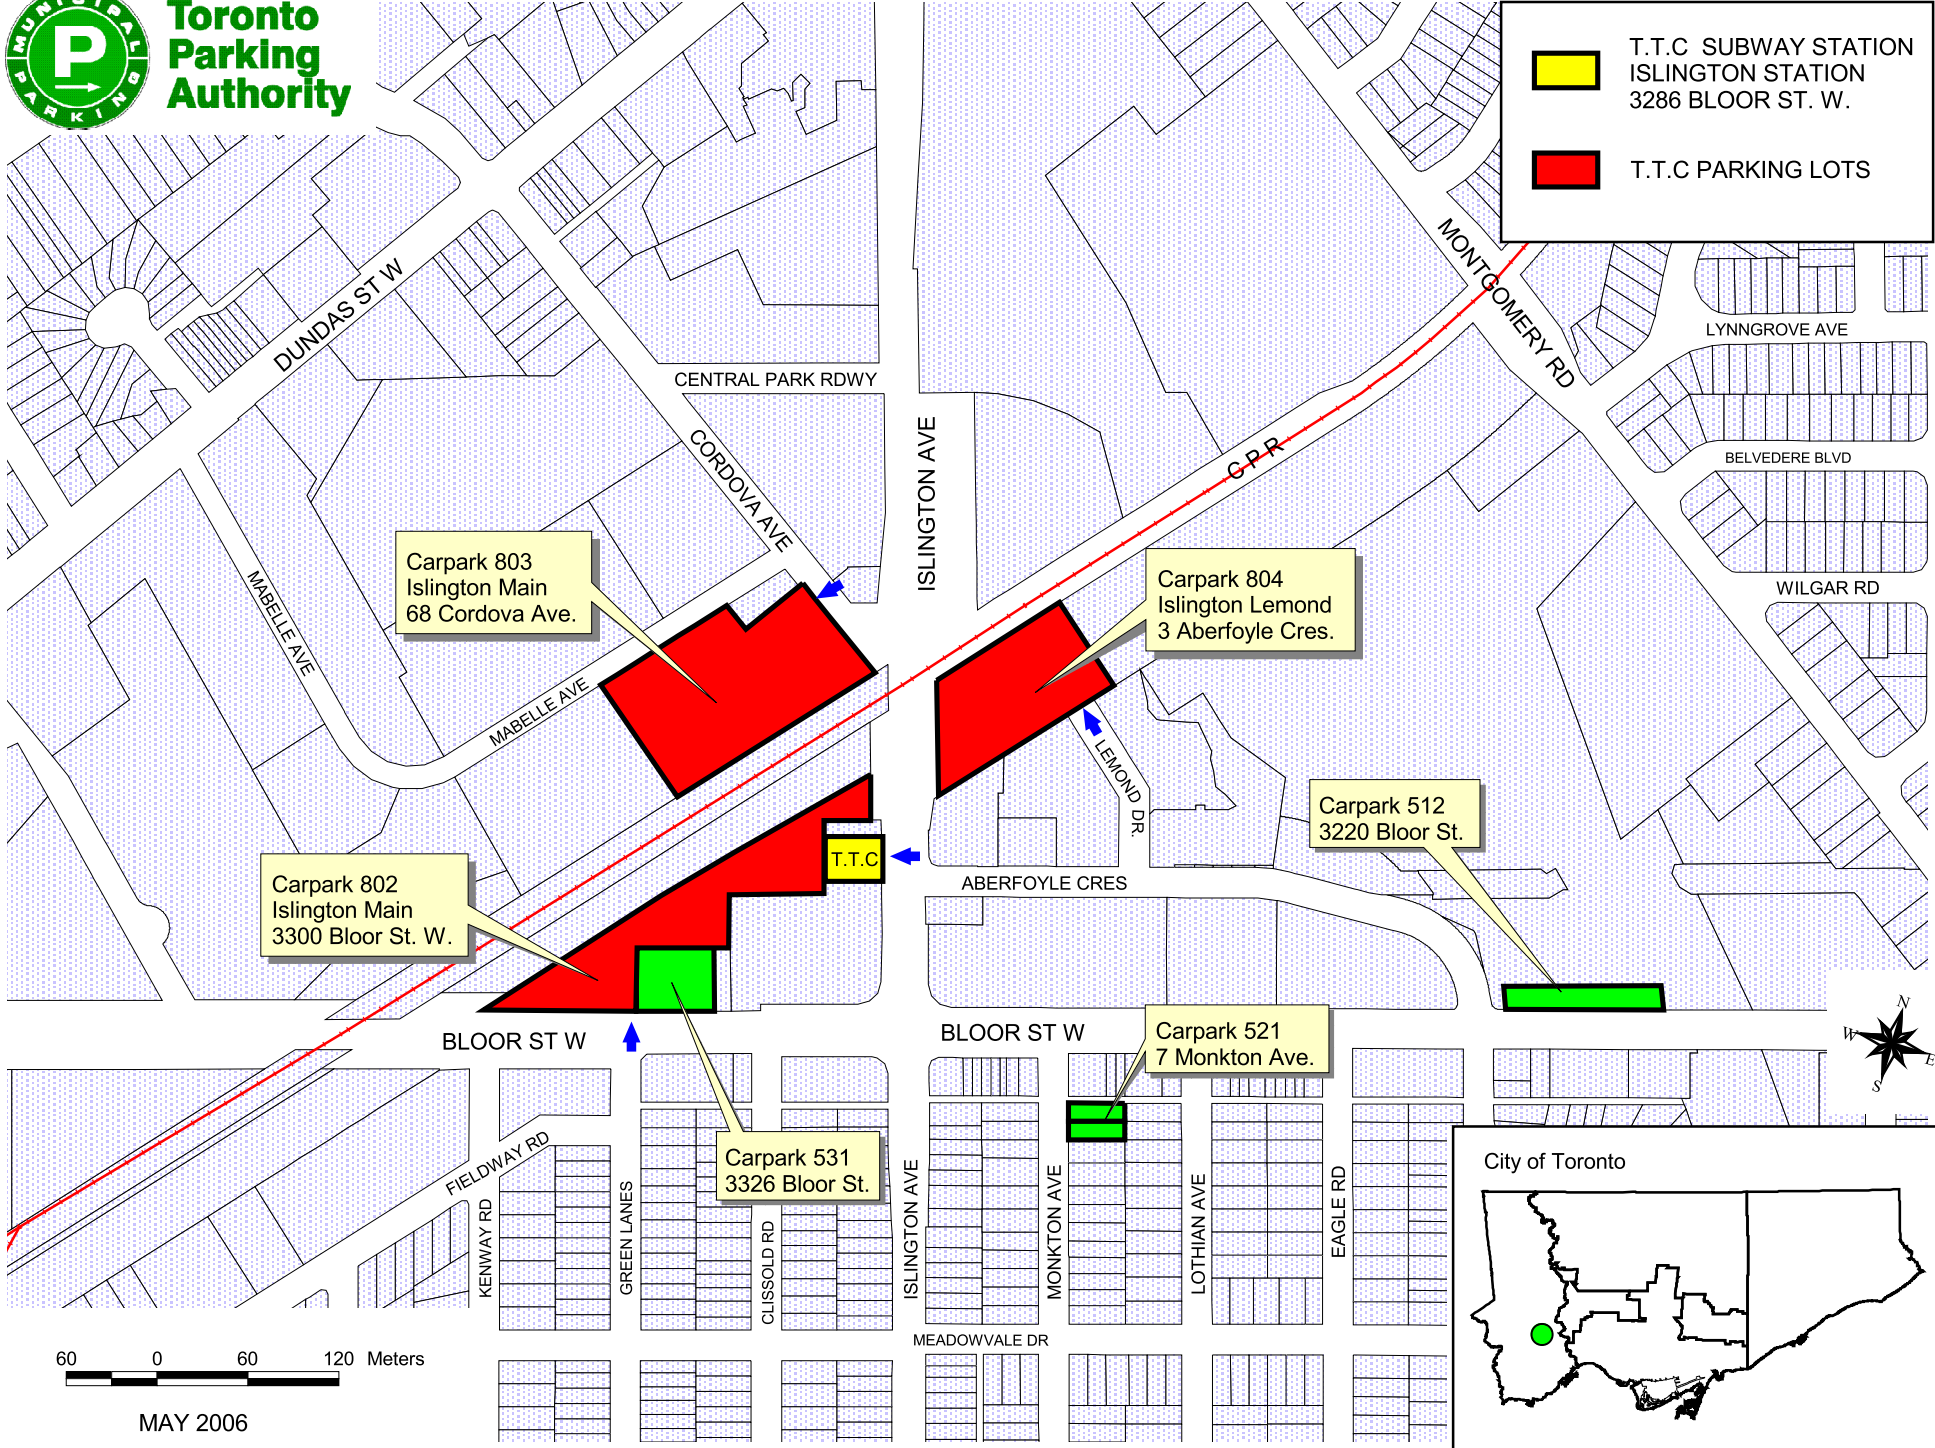

**Toronto  
Parking  
Authority**

 T.T.C. SUBWAY STATION  
ISLINGTON STATION  
3286 BLOOR ST. W.

 T.T.C. PARKING LOTS

MAY 2006