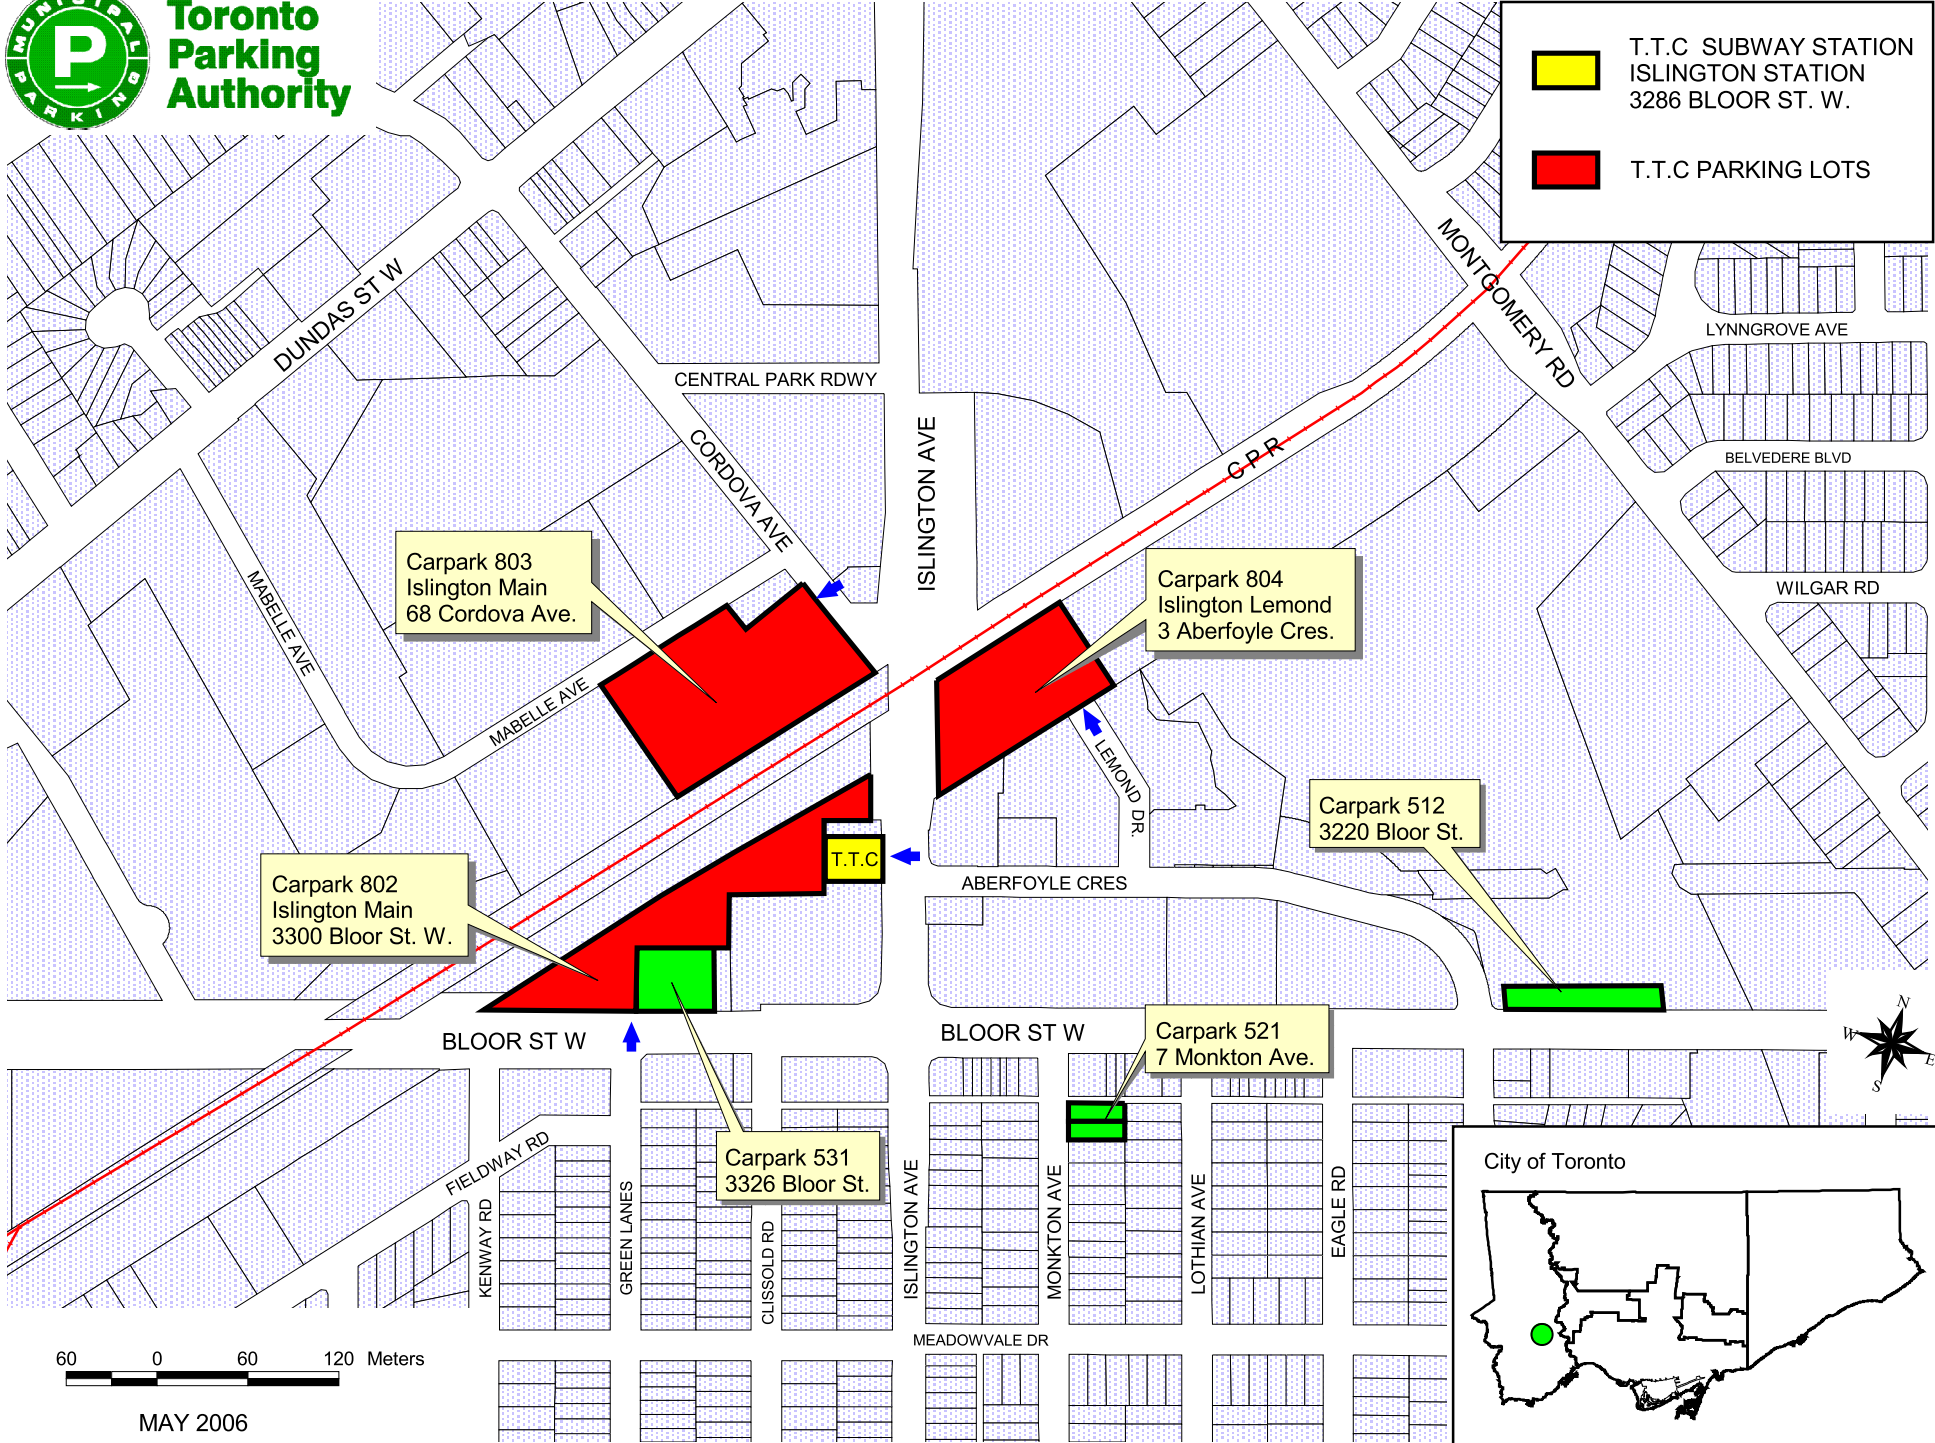

**Toronto  
Parking  
Authority**

 T.T.C. SUBWAY STATION  
ISLINGTON STATION  
3286 BLOOR ST. W.

 T.T.C. PARKING LOTS

MAY 2006