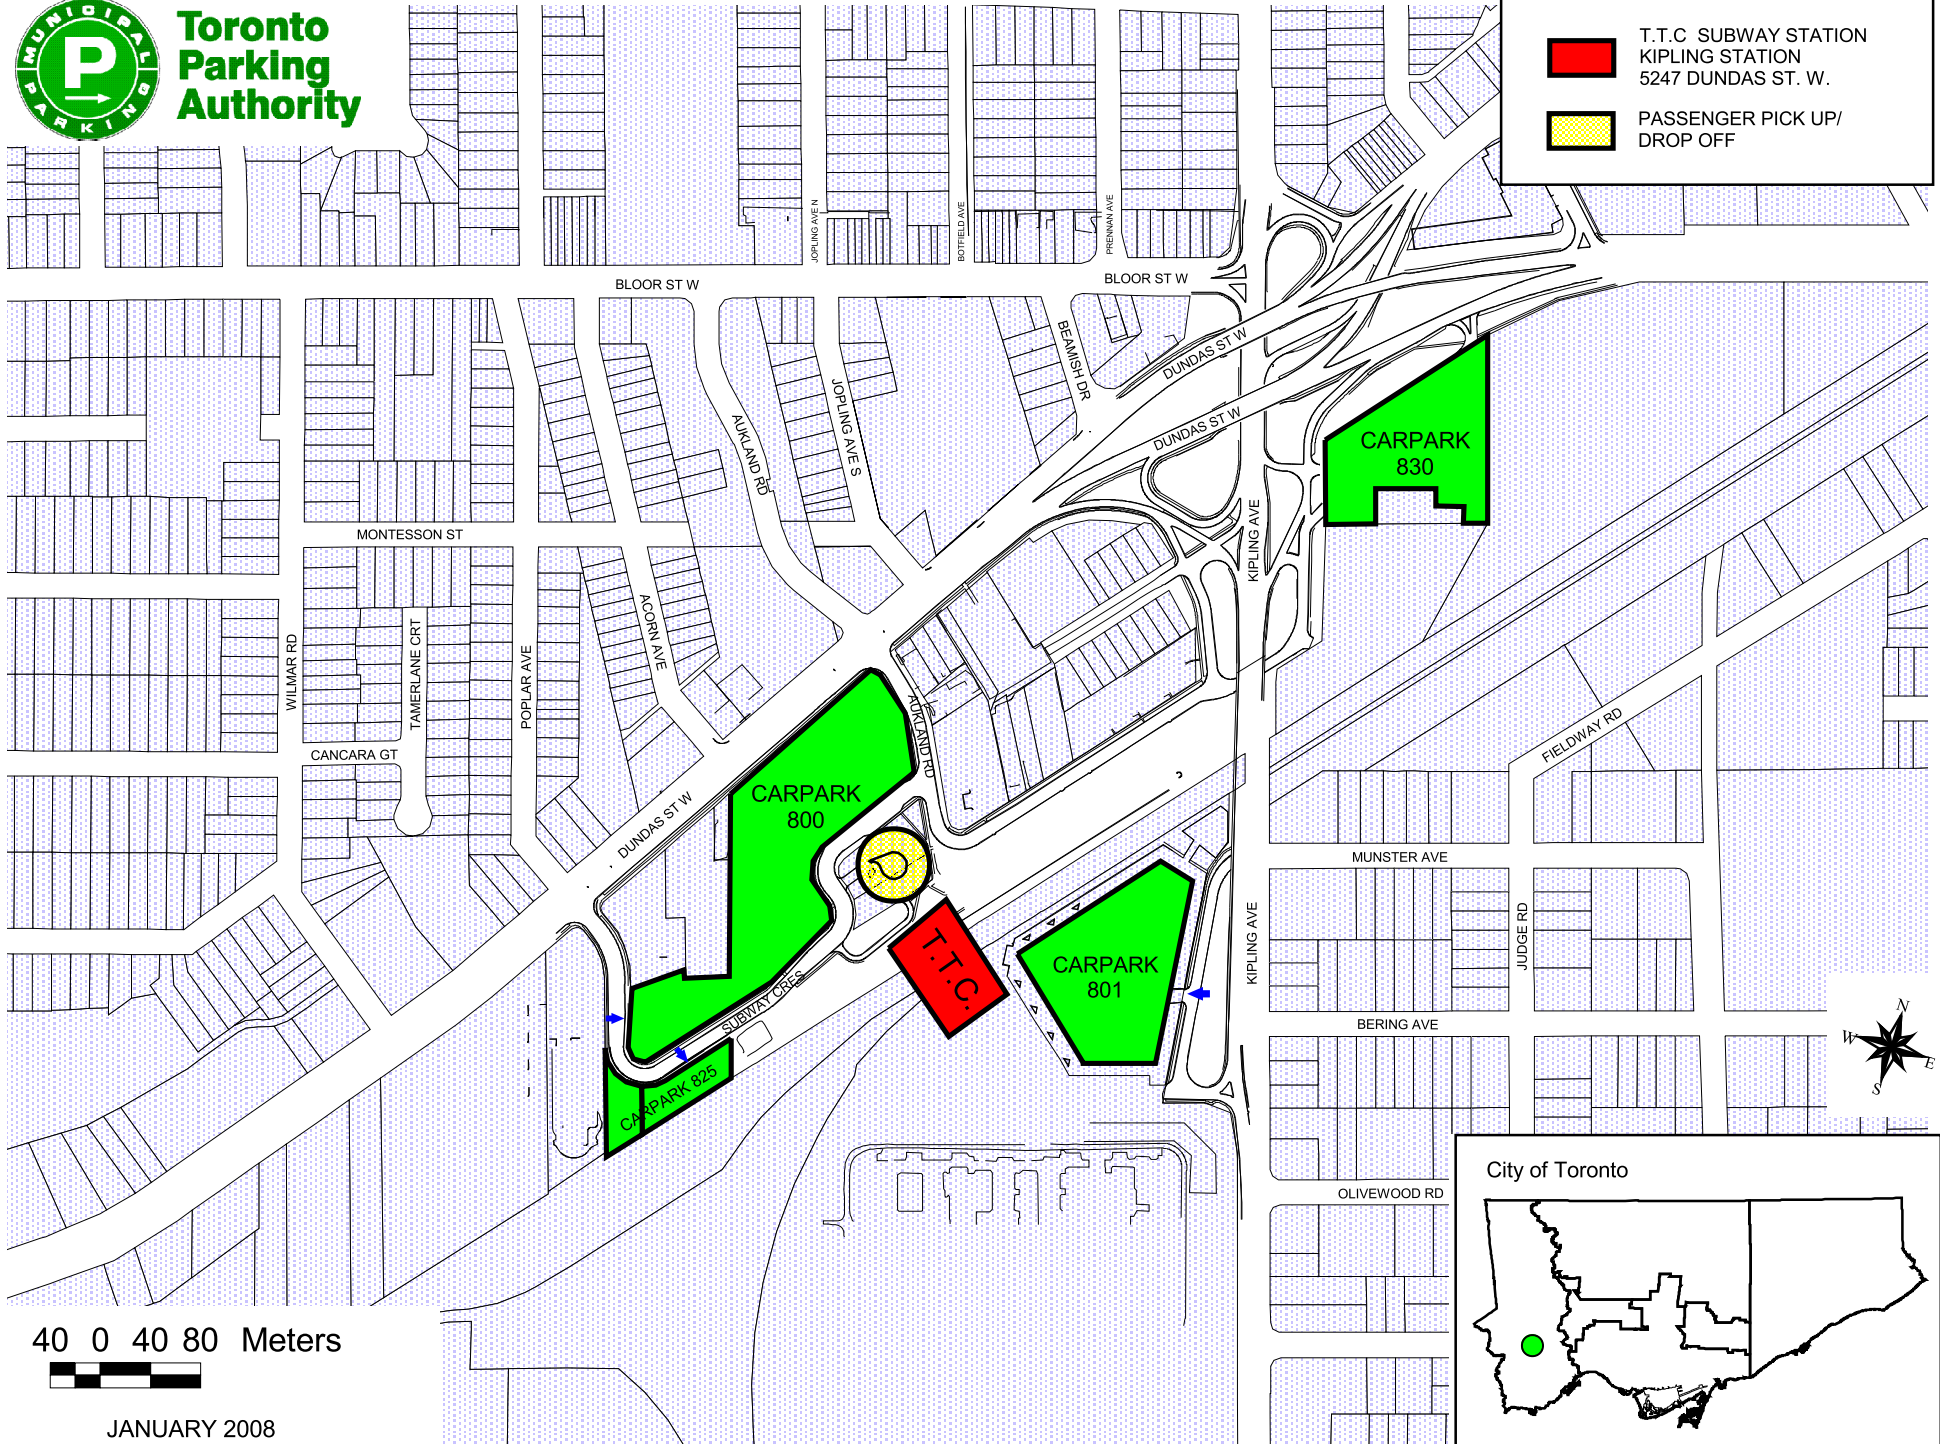

**Toronto
Parking
Authority**

-  T.T.C SUBWAY STATION
KIPLING STATION
5247 DUNDAS ST. W.
-  PASSENGER PICK UP/
DROP OFF

40 0 40 80 Meters

JANUARY 2008