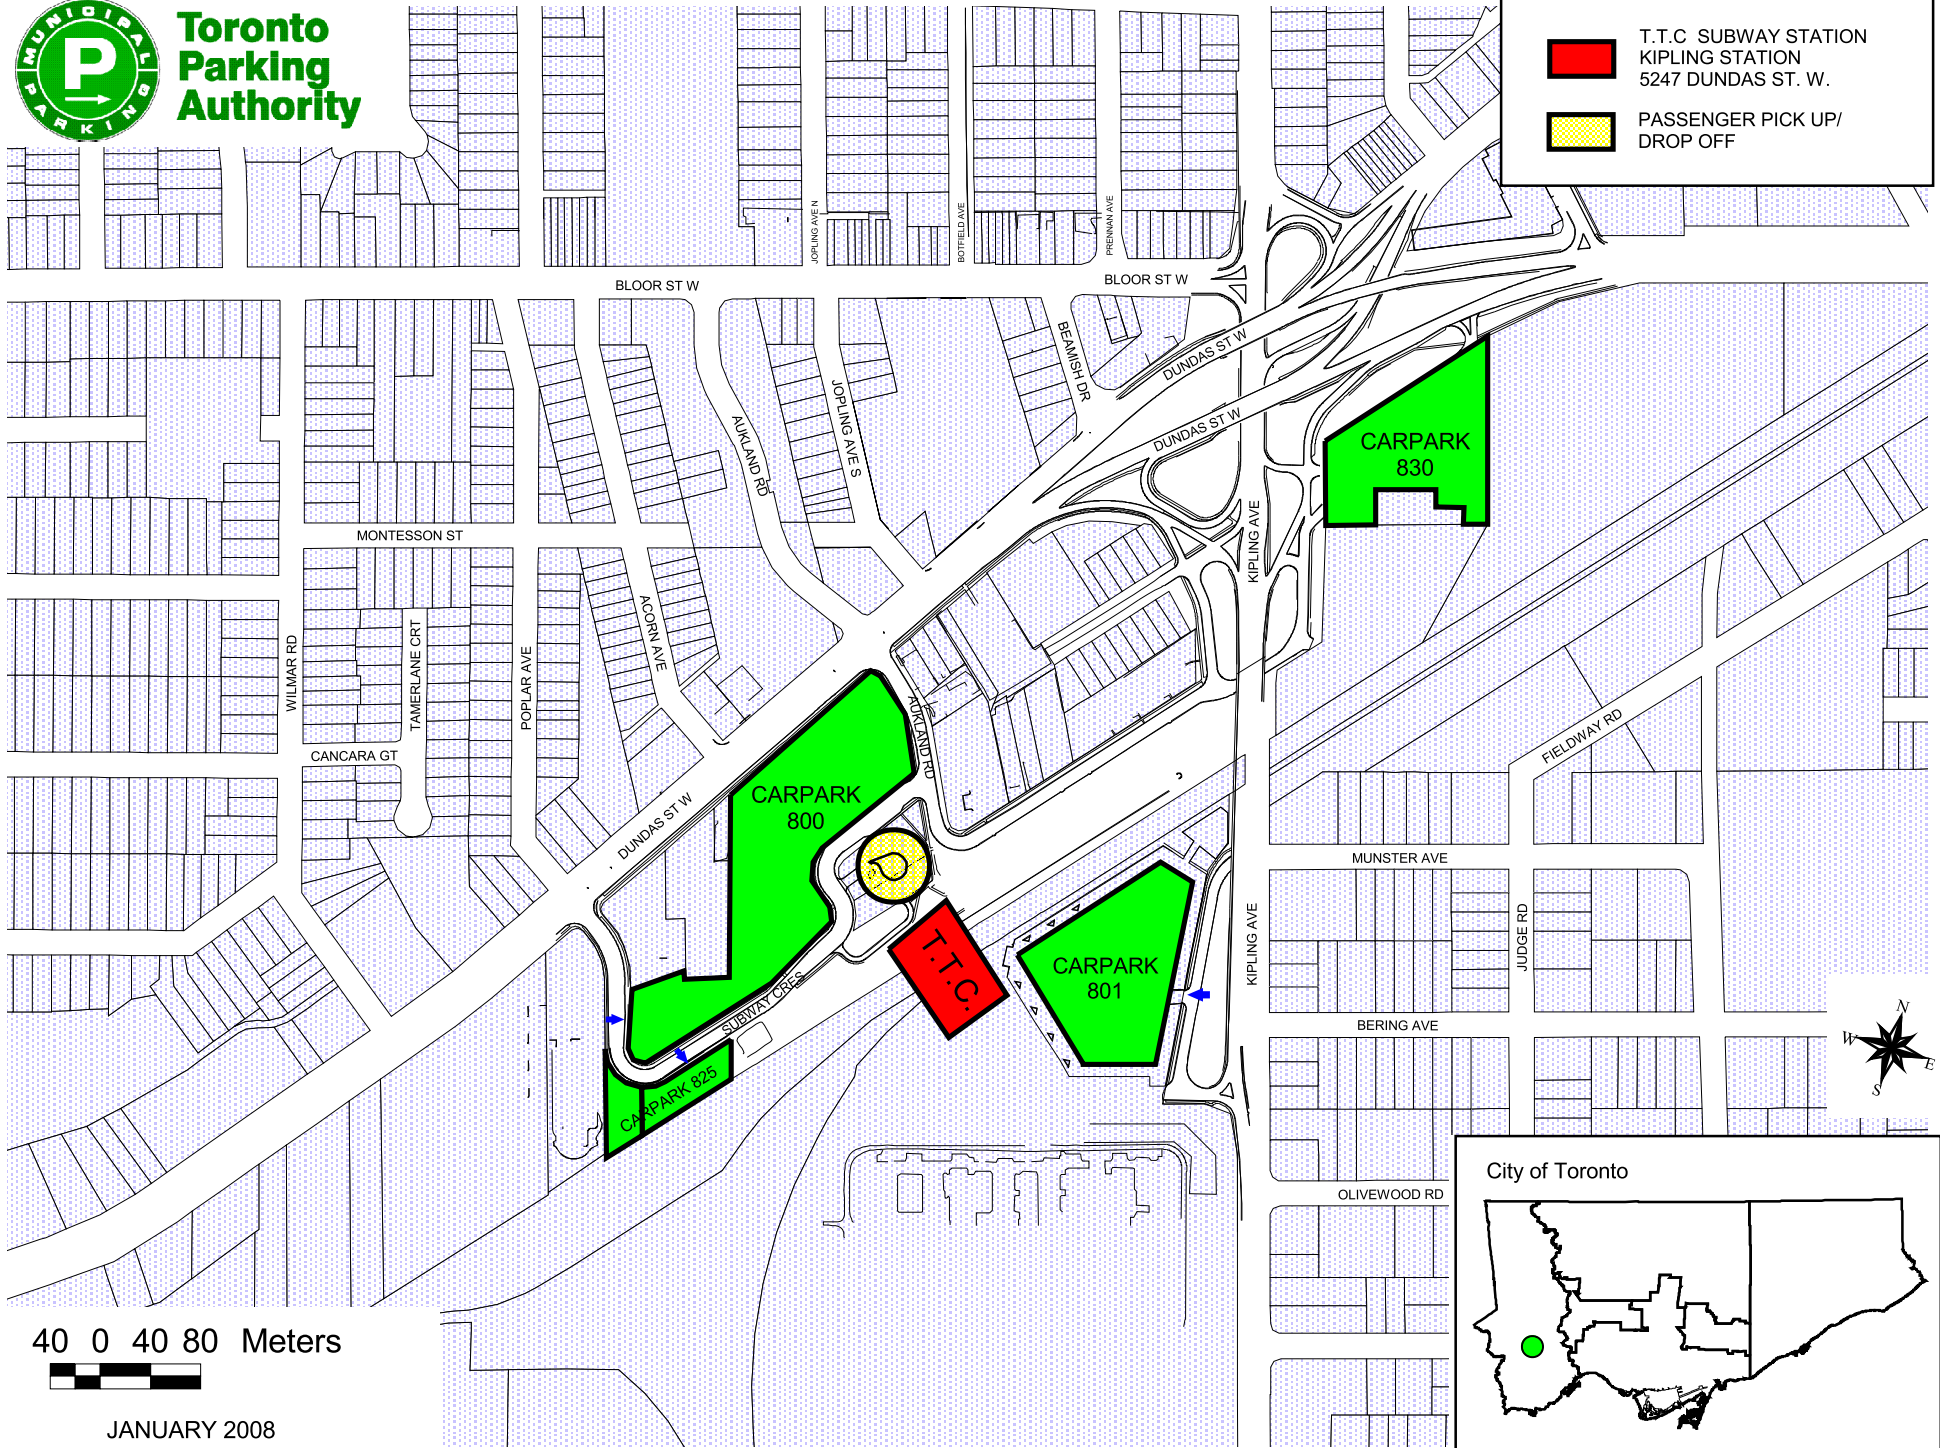

**Toronto  
Parking  
Authority**

 T.T.C SUBWAY STATION  
KIPLING STATION  
5247 DUNDAS ST. W.

 PASSENGER PICK UP/  
DROP OFF

40 0 40 80 Meters

JANUARY 2008