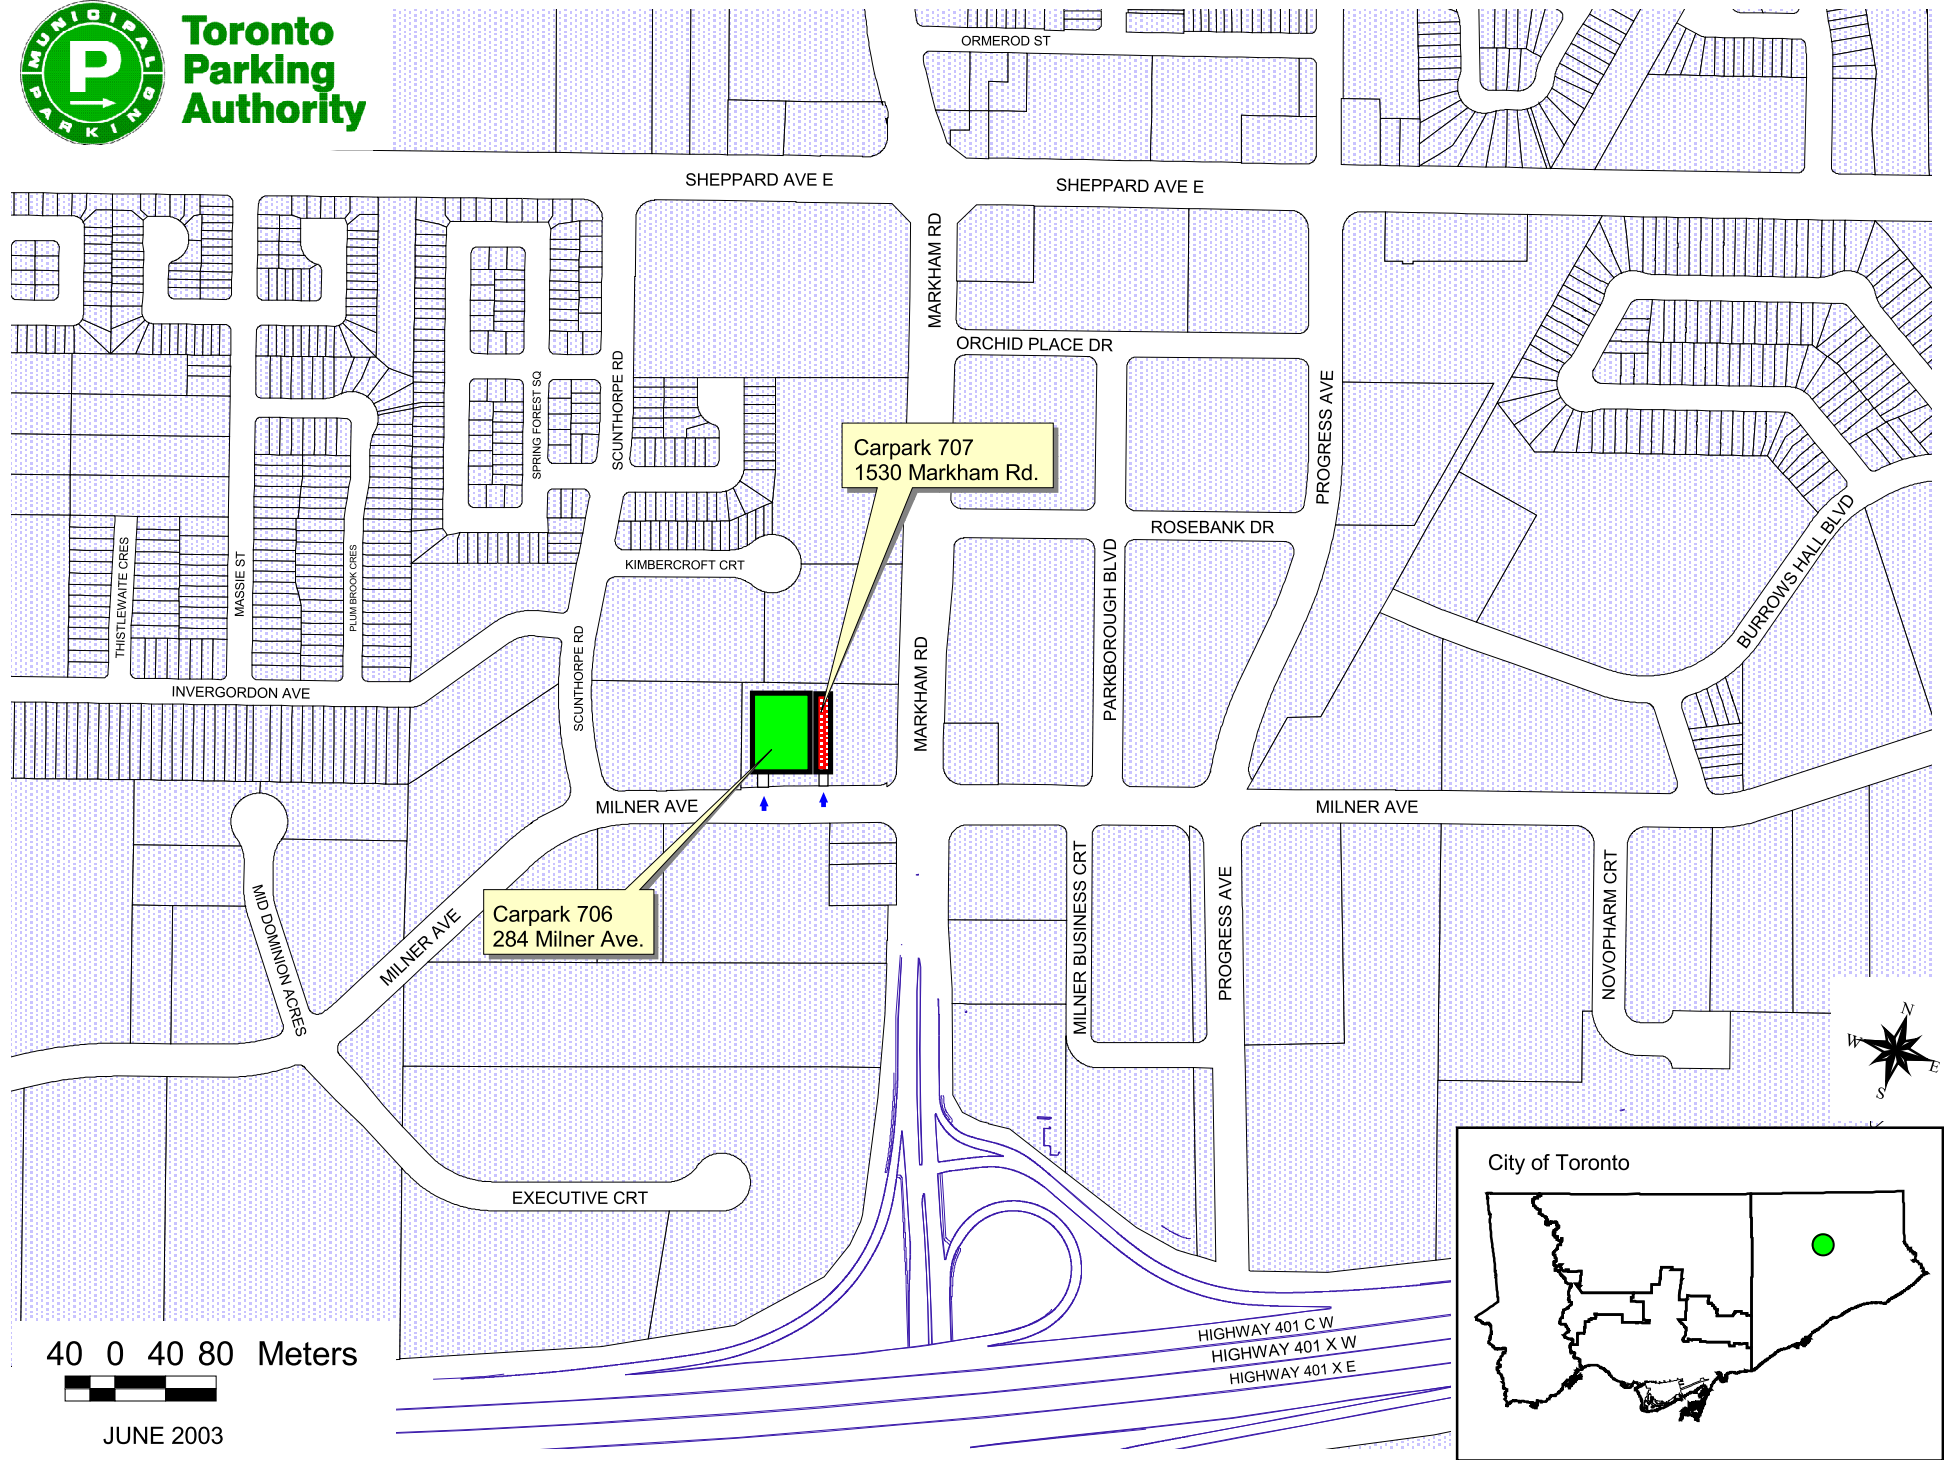

Toronto  
Parking  
Authority

Carpark 707  
1530 Markham Rd.

Carpark 706  
284 Milner Ave.

JUNE 2003