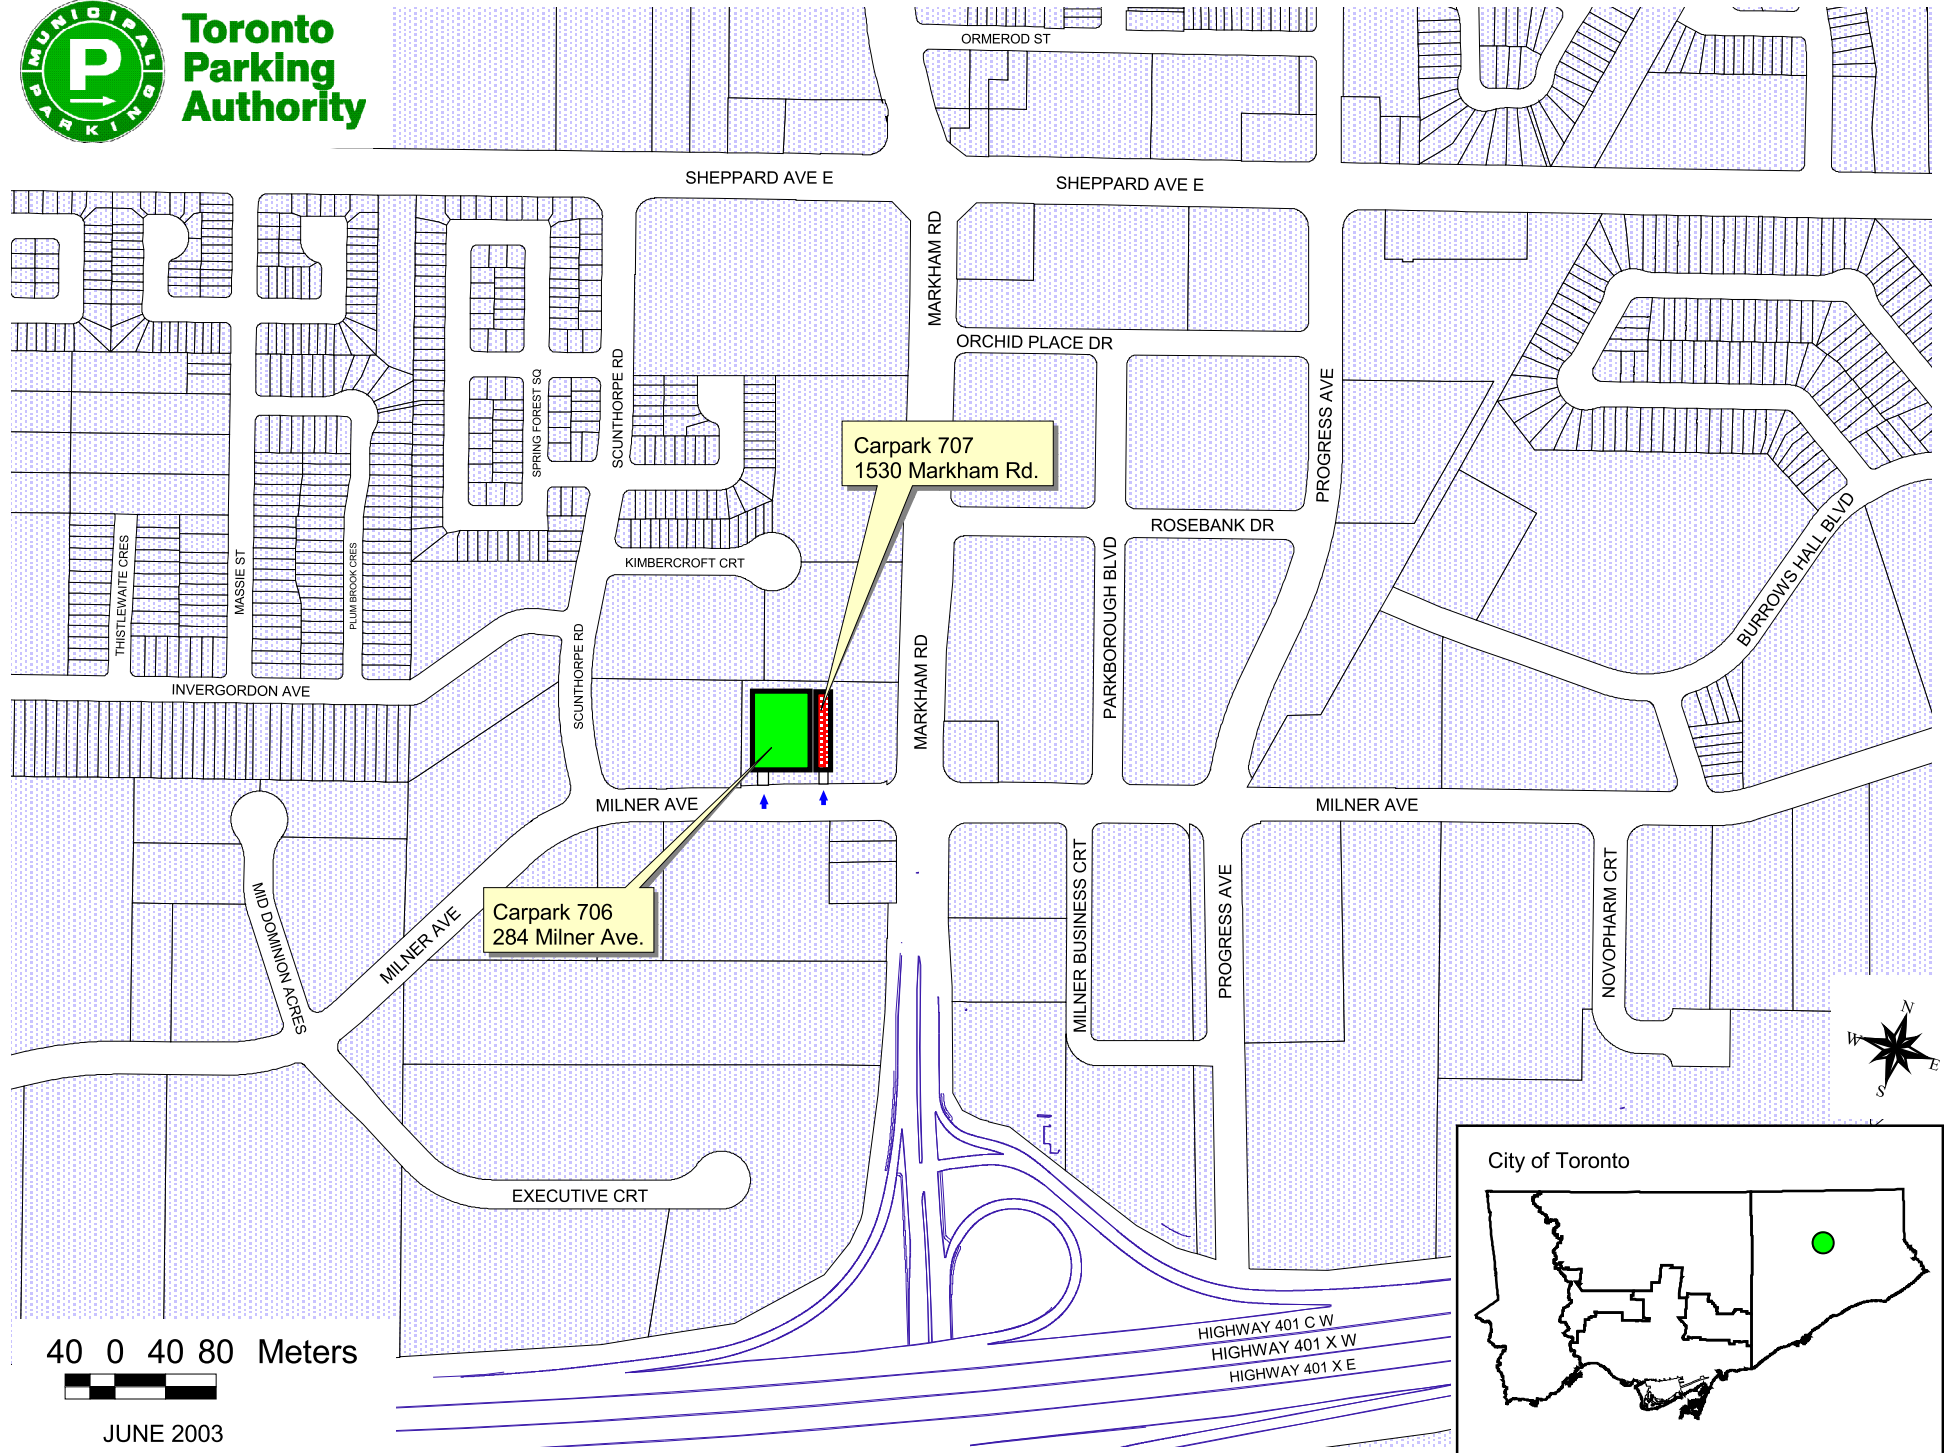

**Toronto
Parking
Authority**

Carpark 707
1530 Markham Rd.

Carpark 706
284 Milner Ave.

40 0 40 80 Meters

JUNE 2003