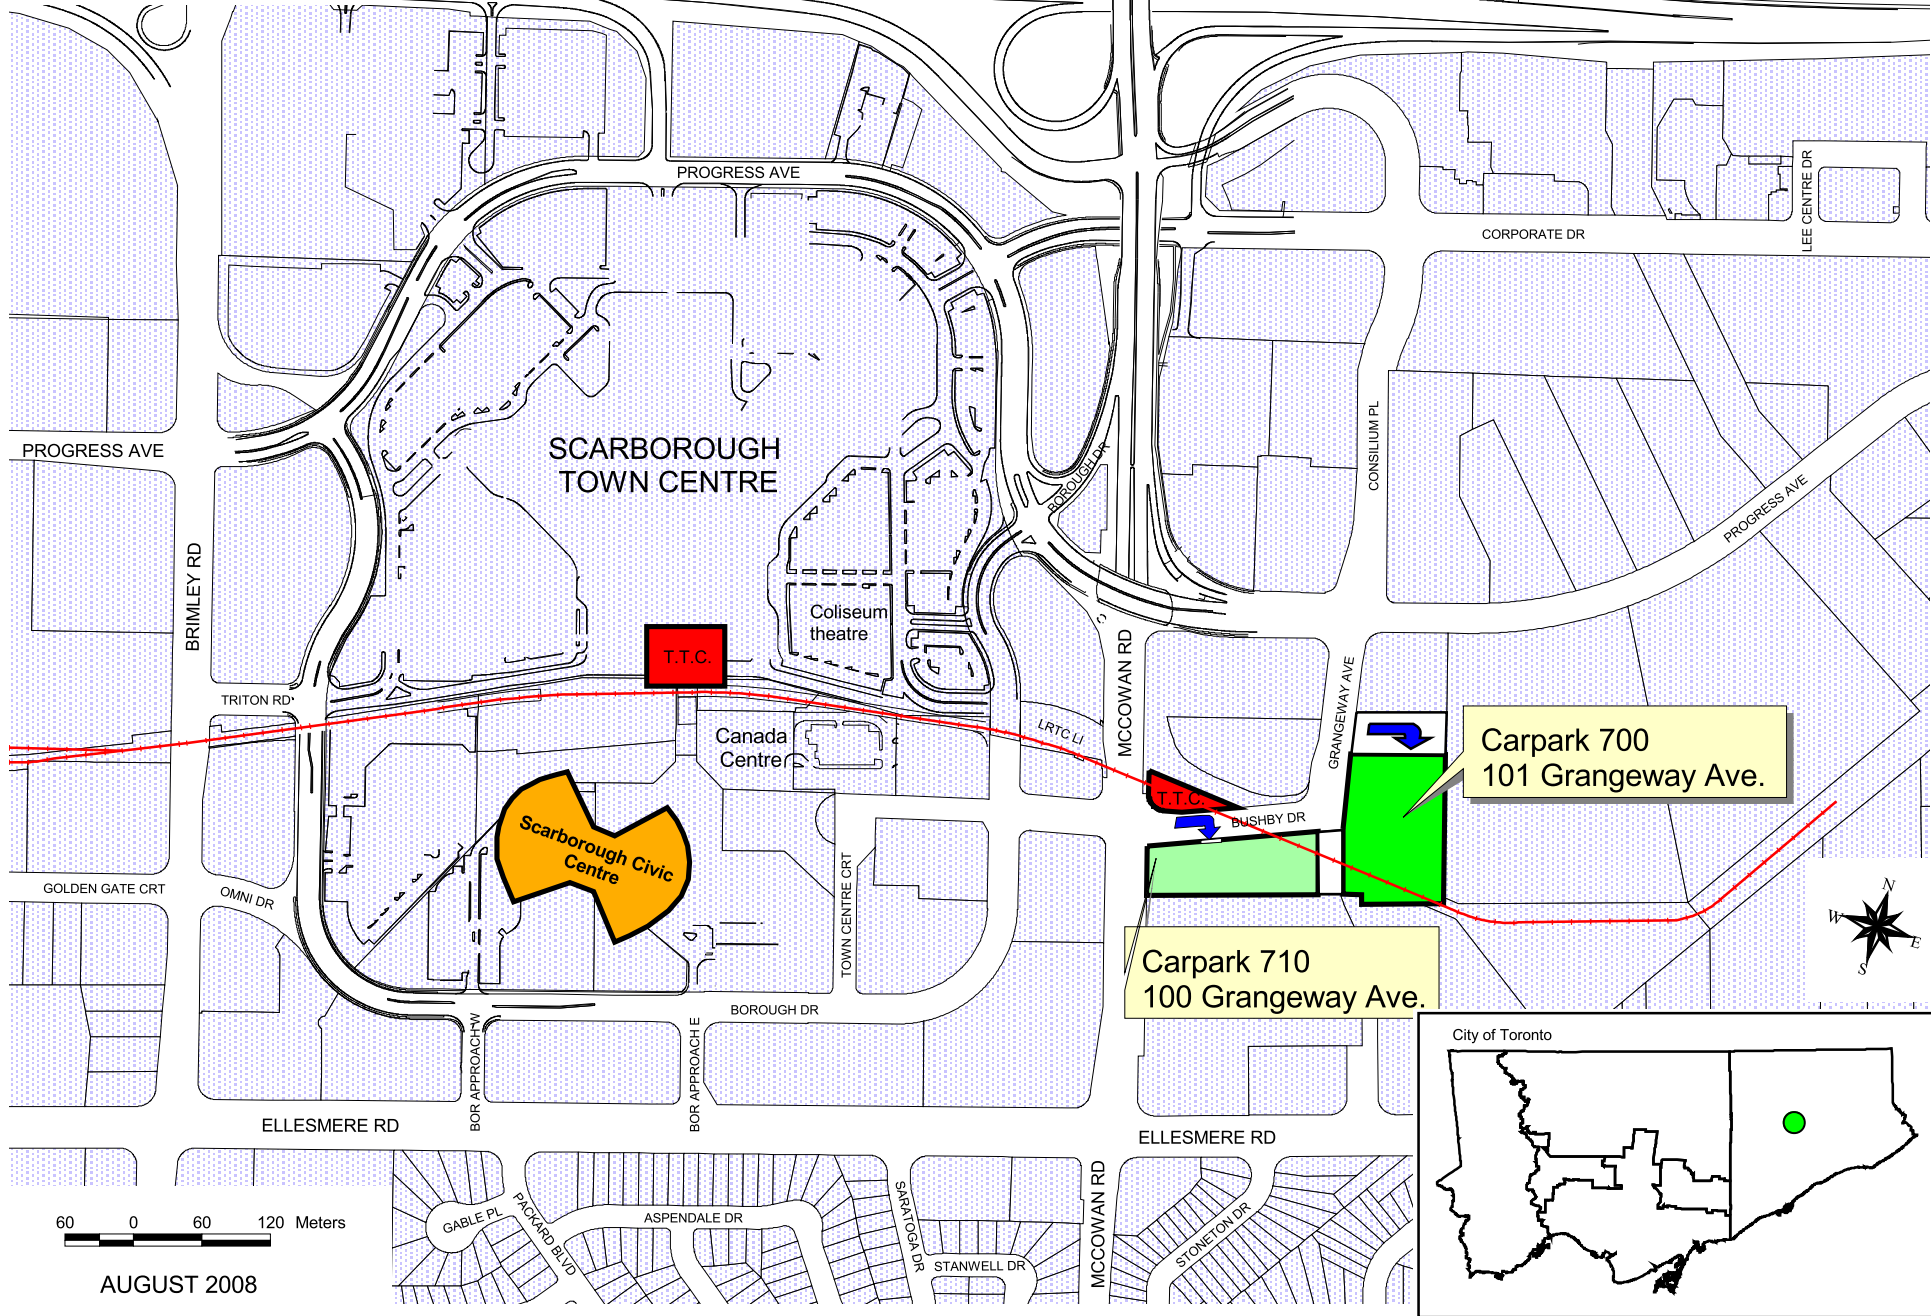

**Toronto
Parking
Authority**

HIGHWAY 401 C W
HIGHWAY 401 X W
HIGHWAY 401 X E
HIGHWAY 401 C E

Carpark 700
101 Grangeway Ave.

Carpark 710
100 Grangeway Ave.

City of Toronto

60 0 60 120 Meters

AUGUST 2008