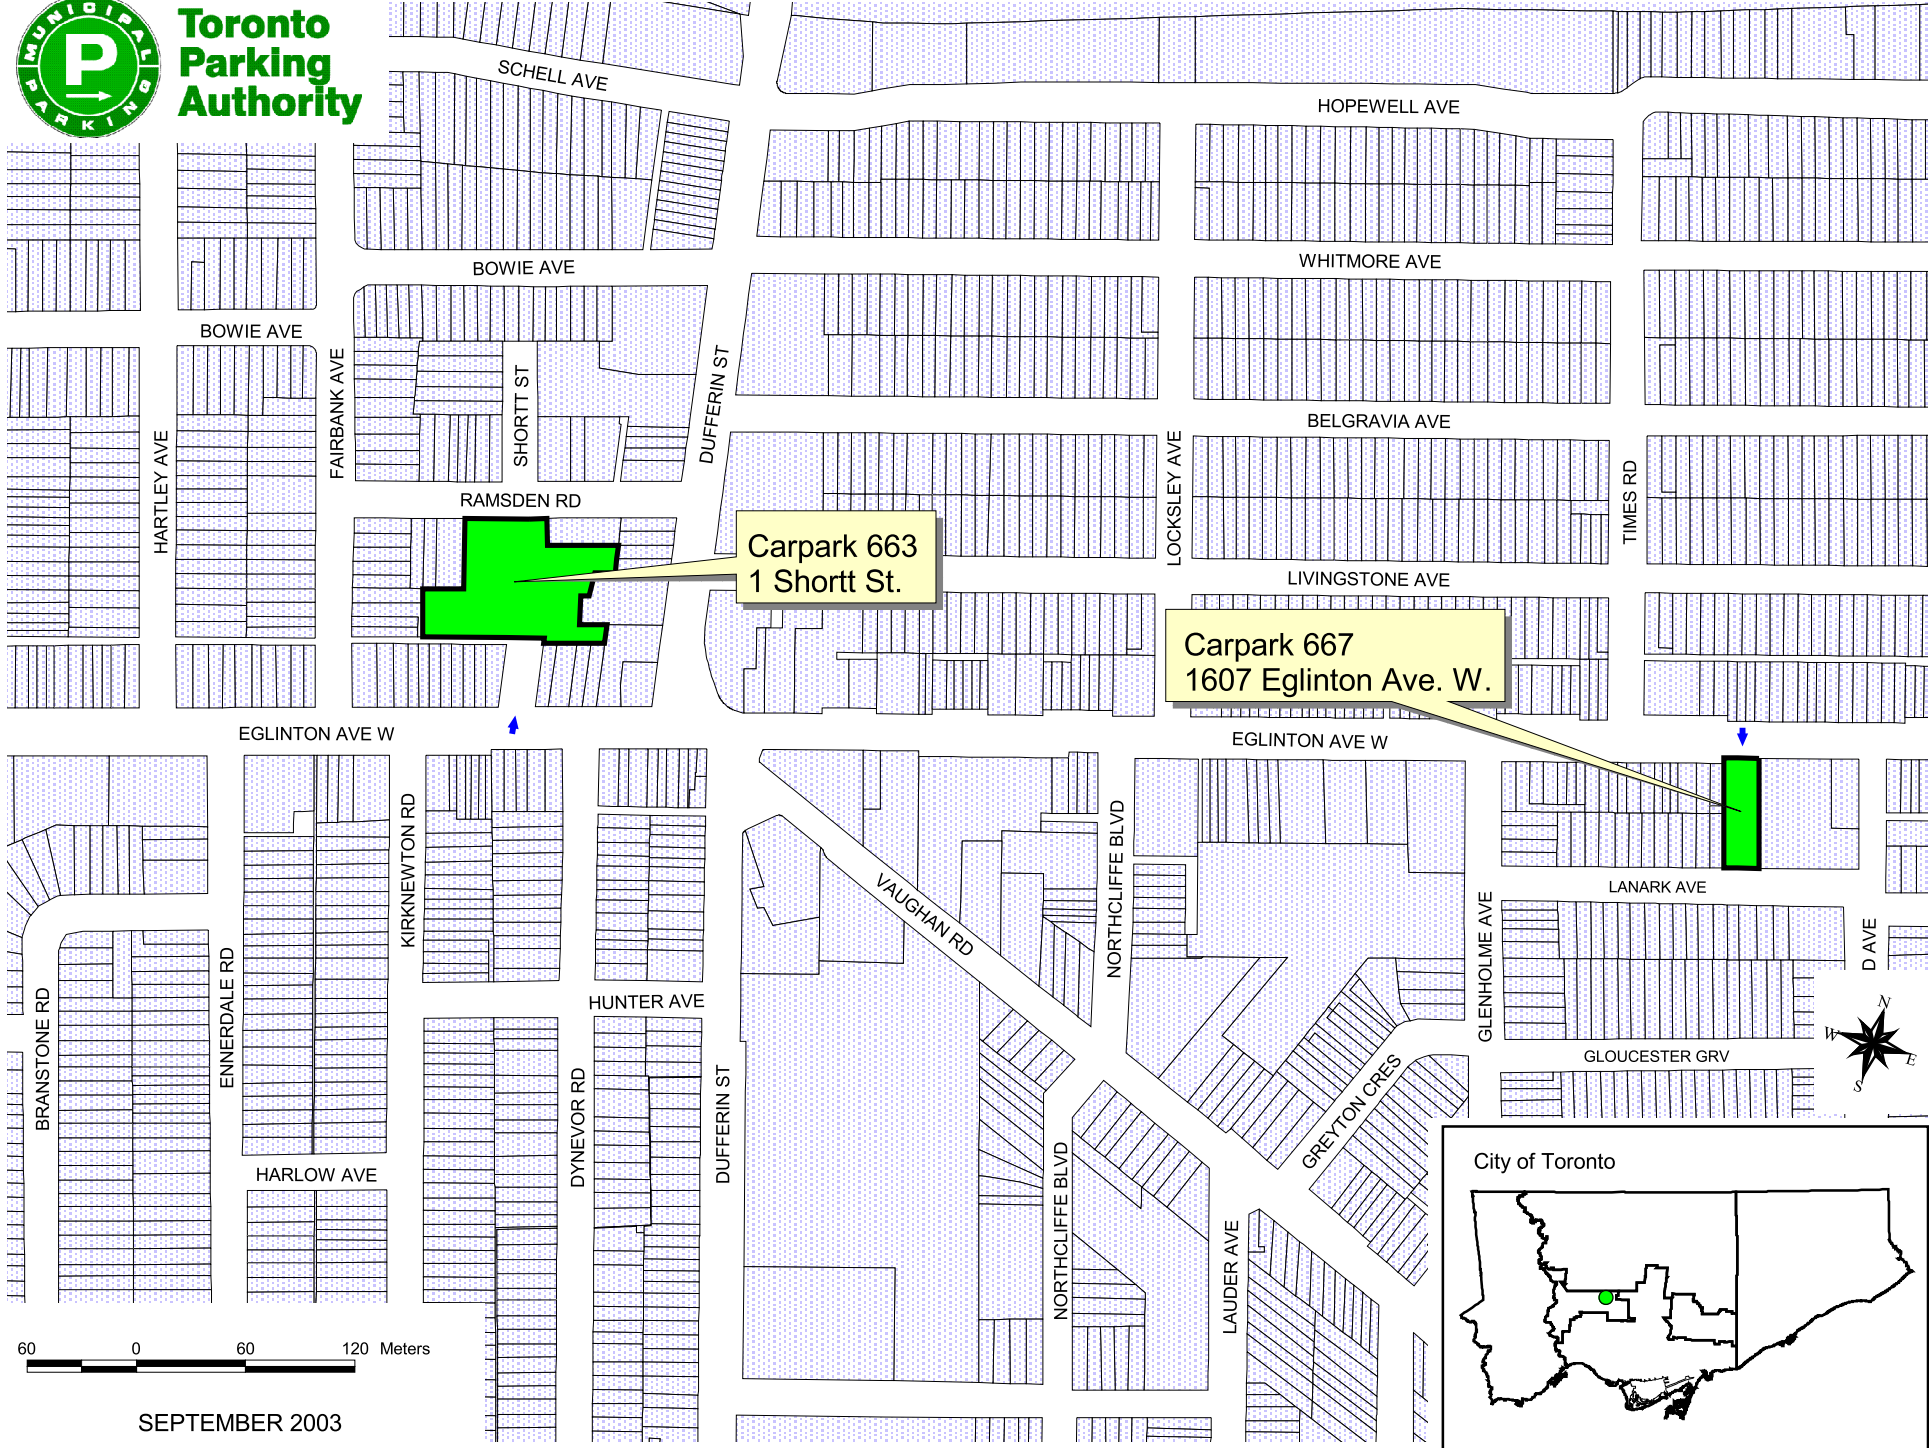

# Toronto Parking Authority

Carpark 663  
1 Shortt St.

Carpark 667  
1607 Eglinton Ave. W.

SEPTEMBER 2003