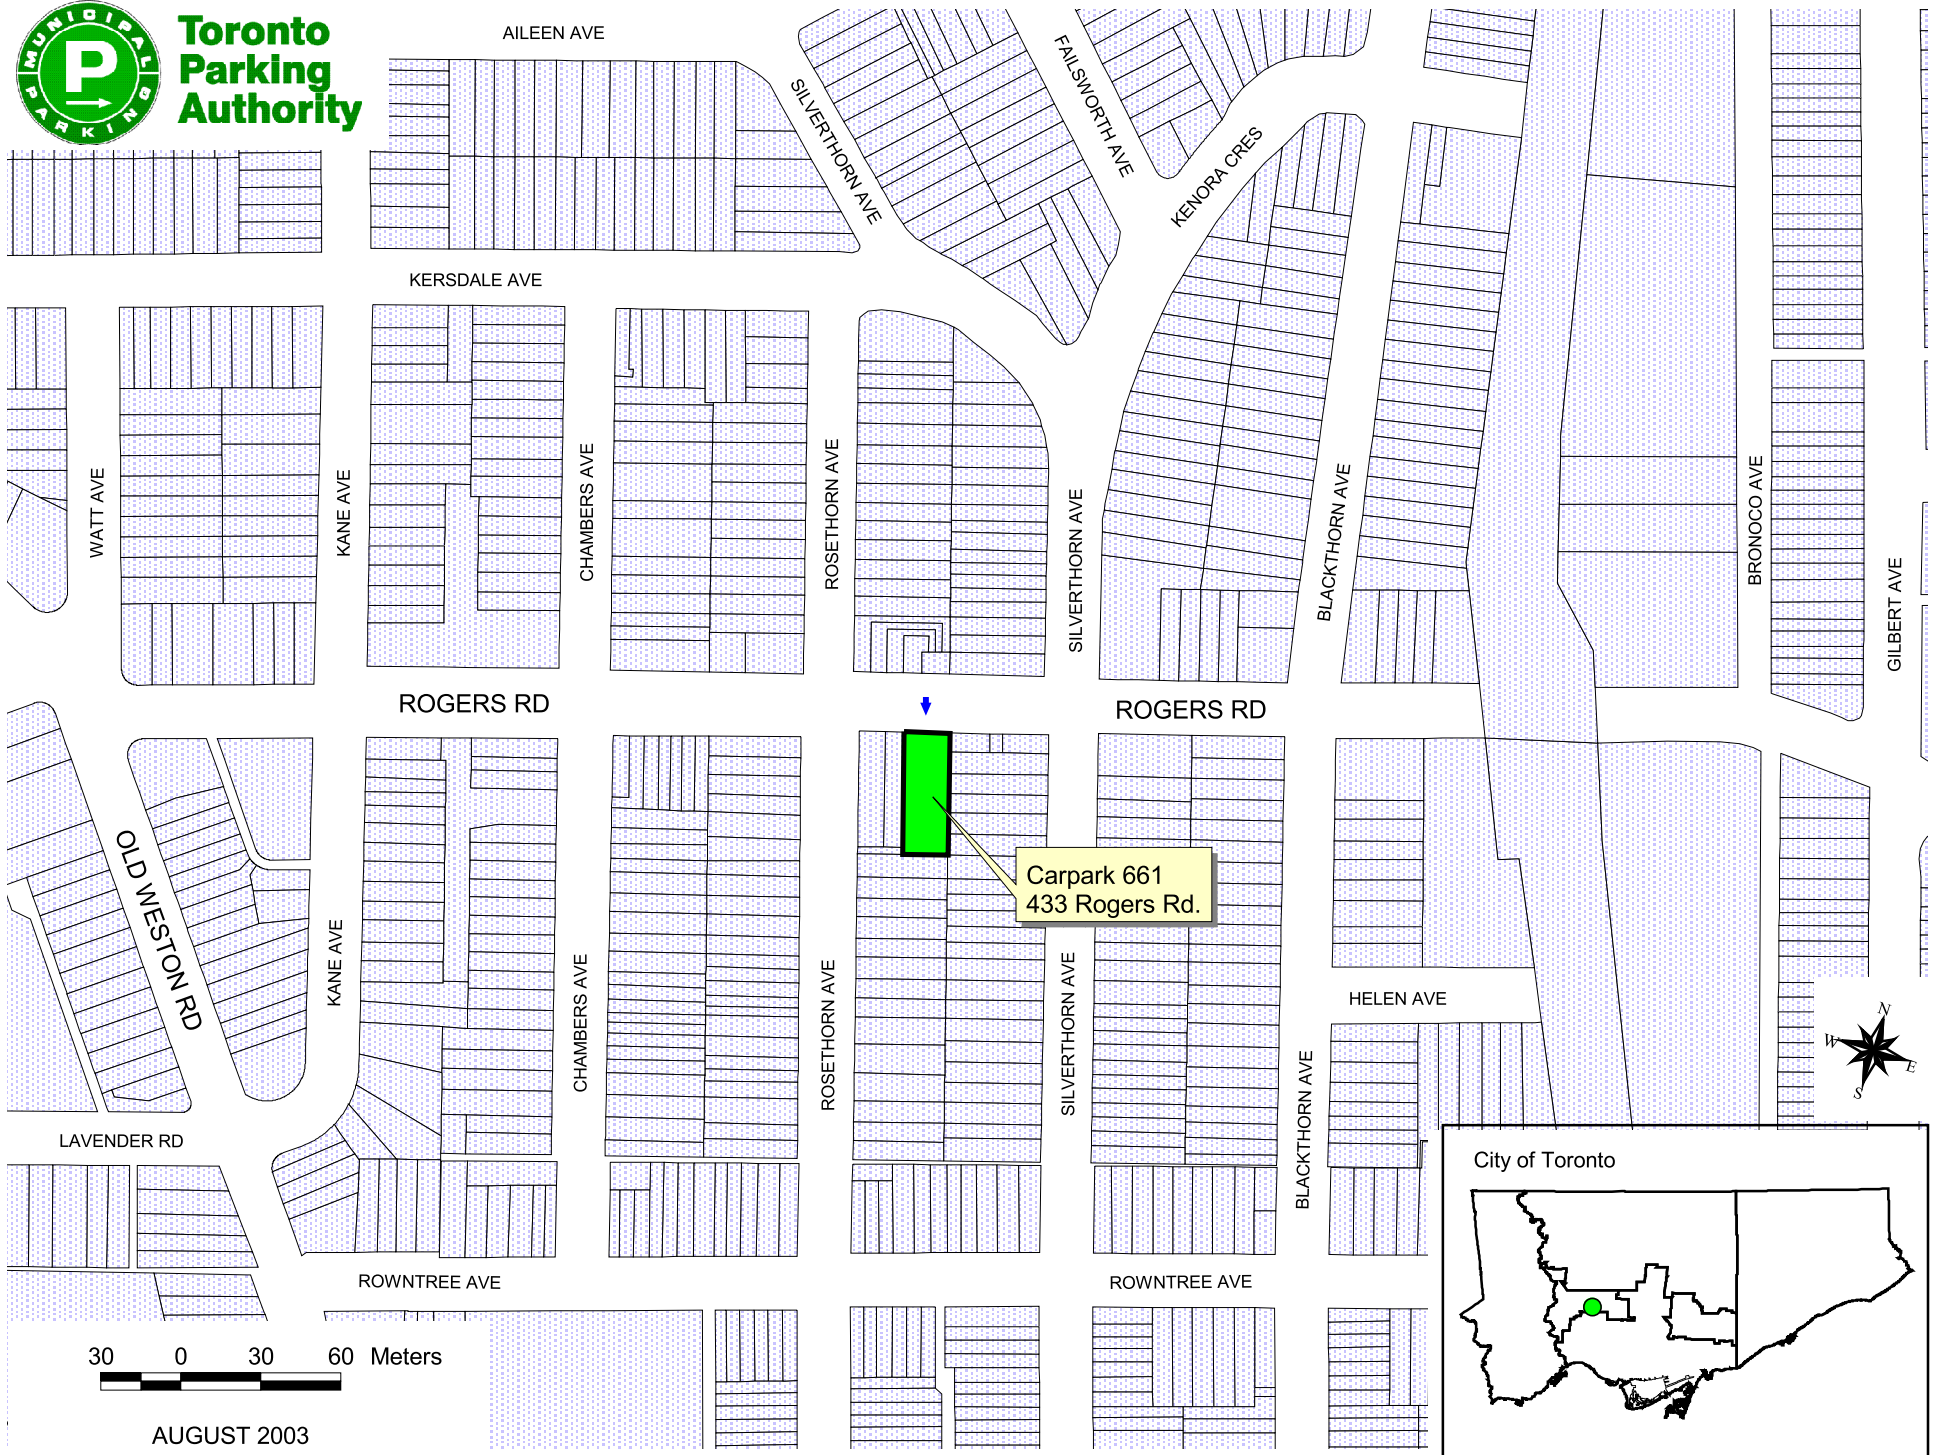

Toronto
Parking
Authority

AUGUST 2003

Carpark 661
433 Rogers Rd.