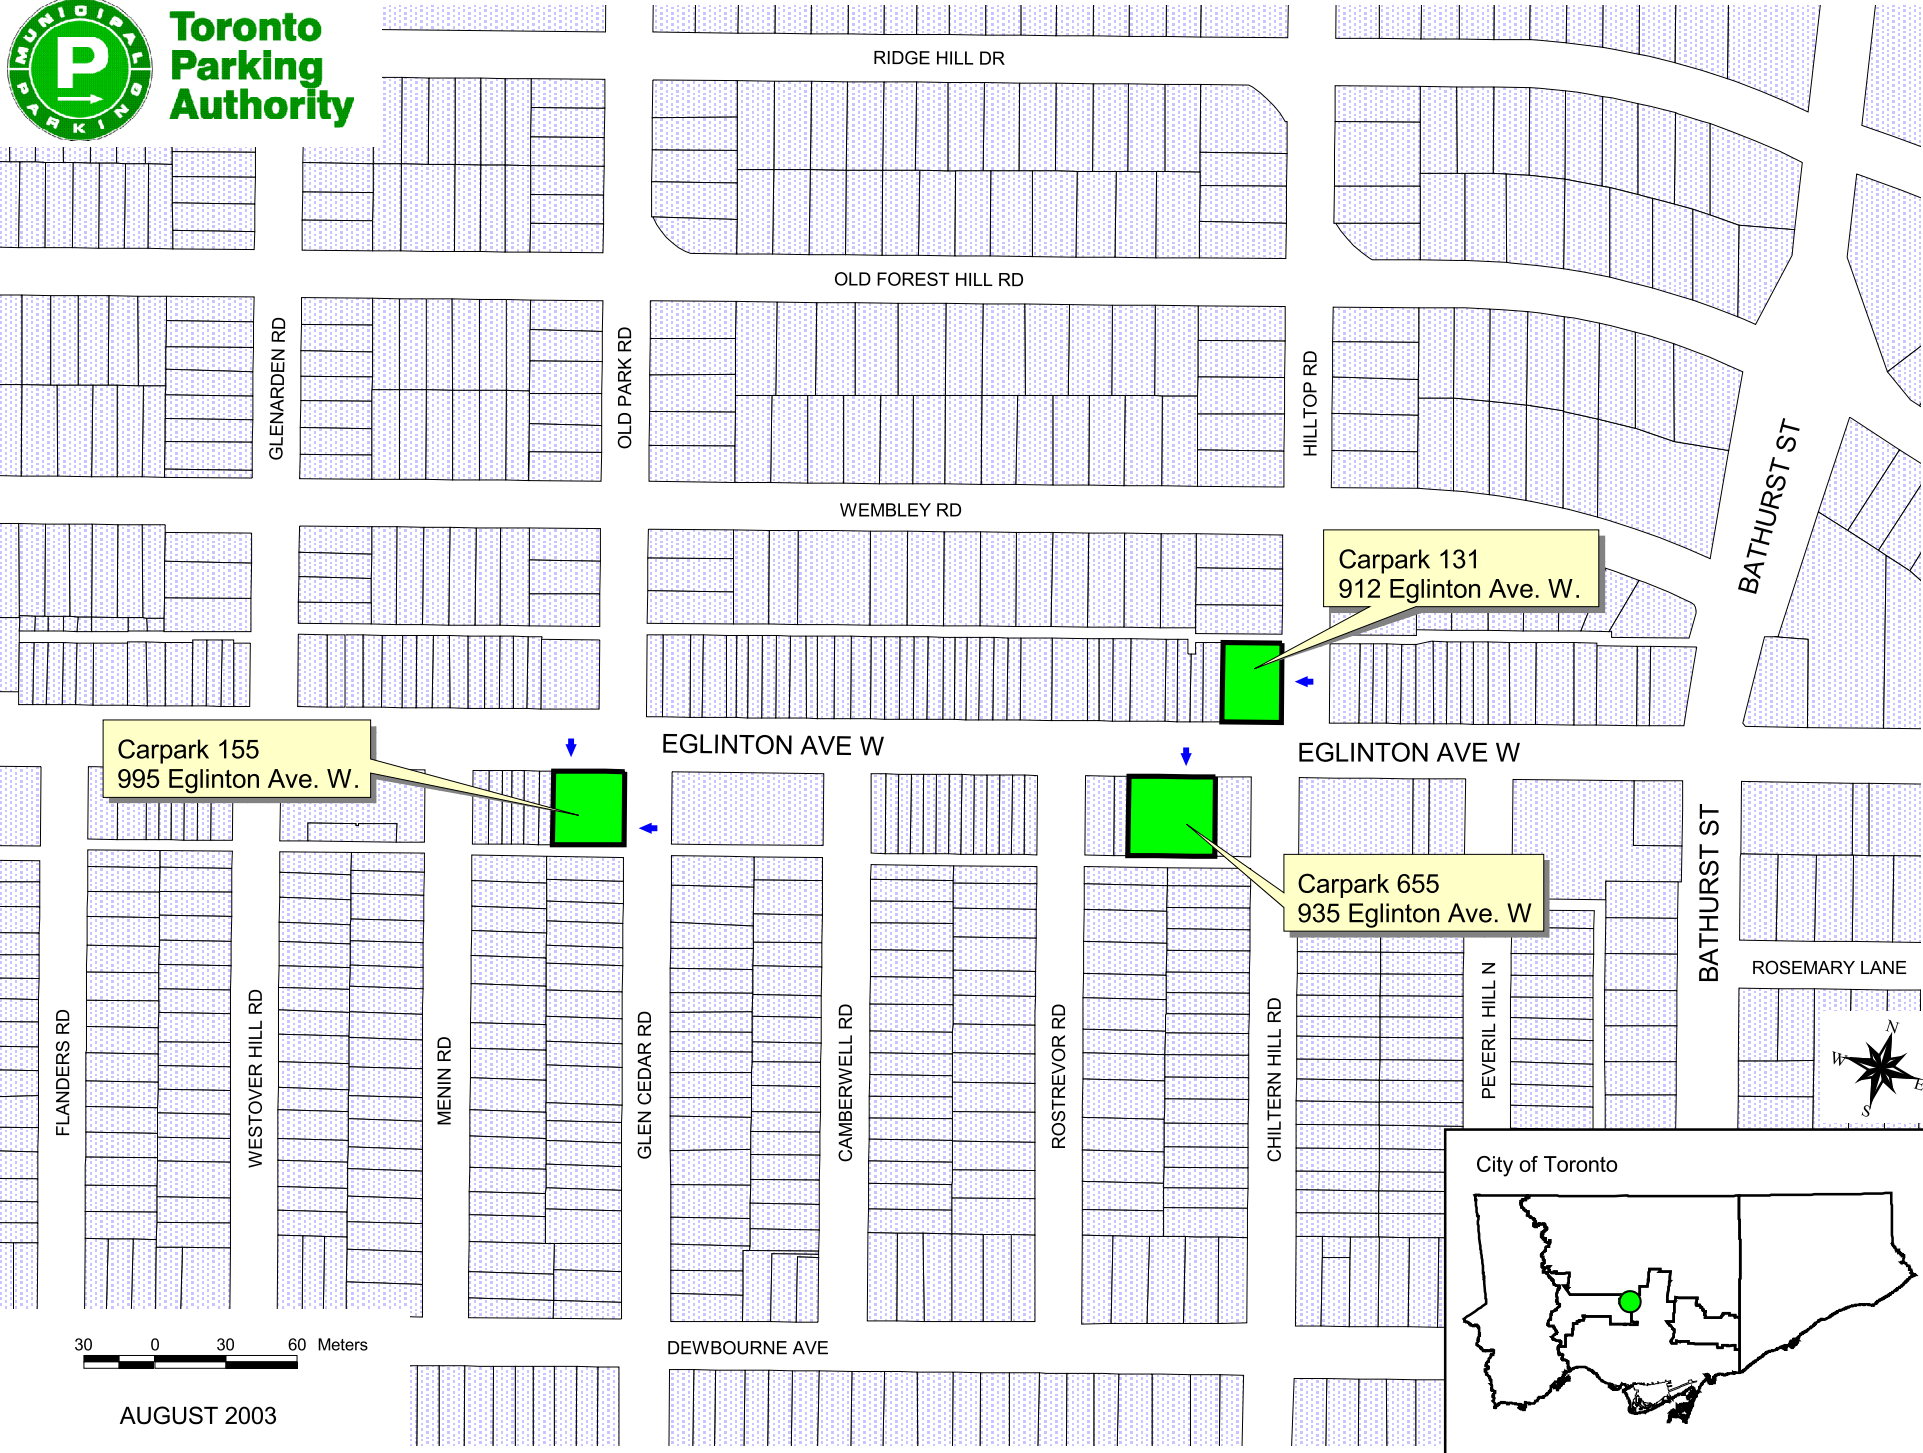

Toronto  
Parking  
Authority

Carpark 131  
912 Eglinton Ave. W.

Carpark 155  
995 Eglinton Ave. W.

Carpark 655  
935 Eglinton Ave. W.

AUGUST 2003