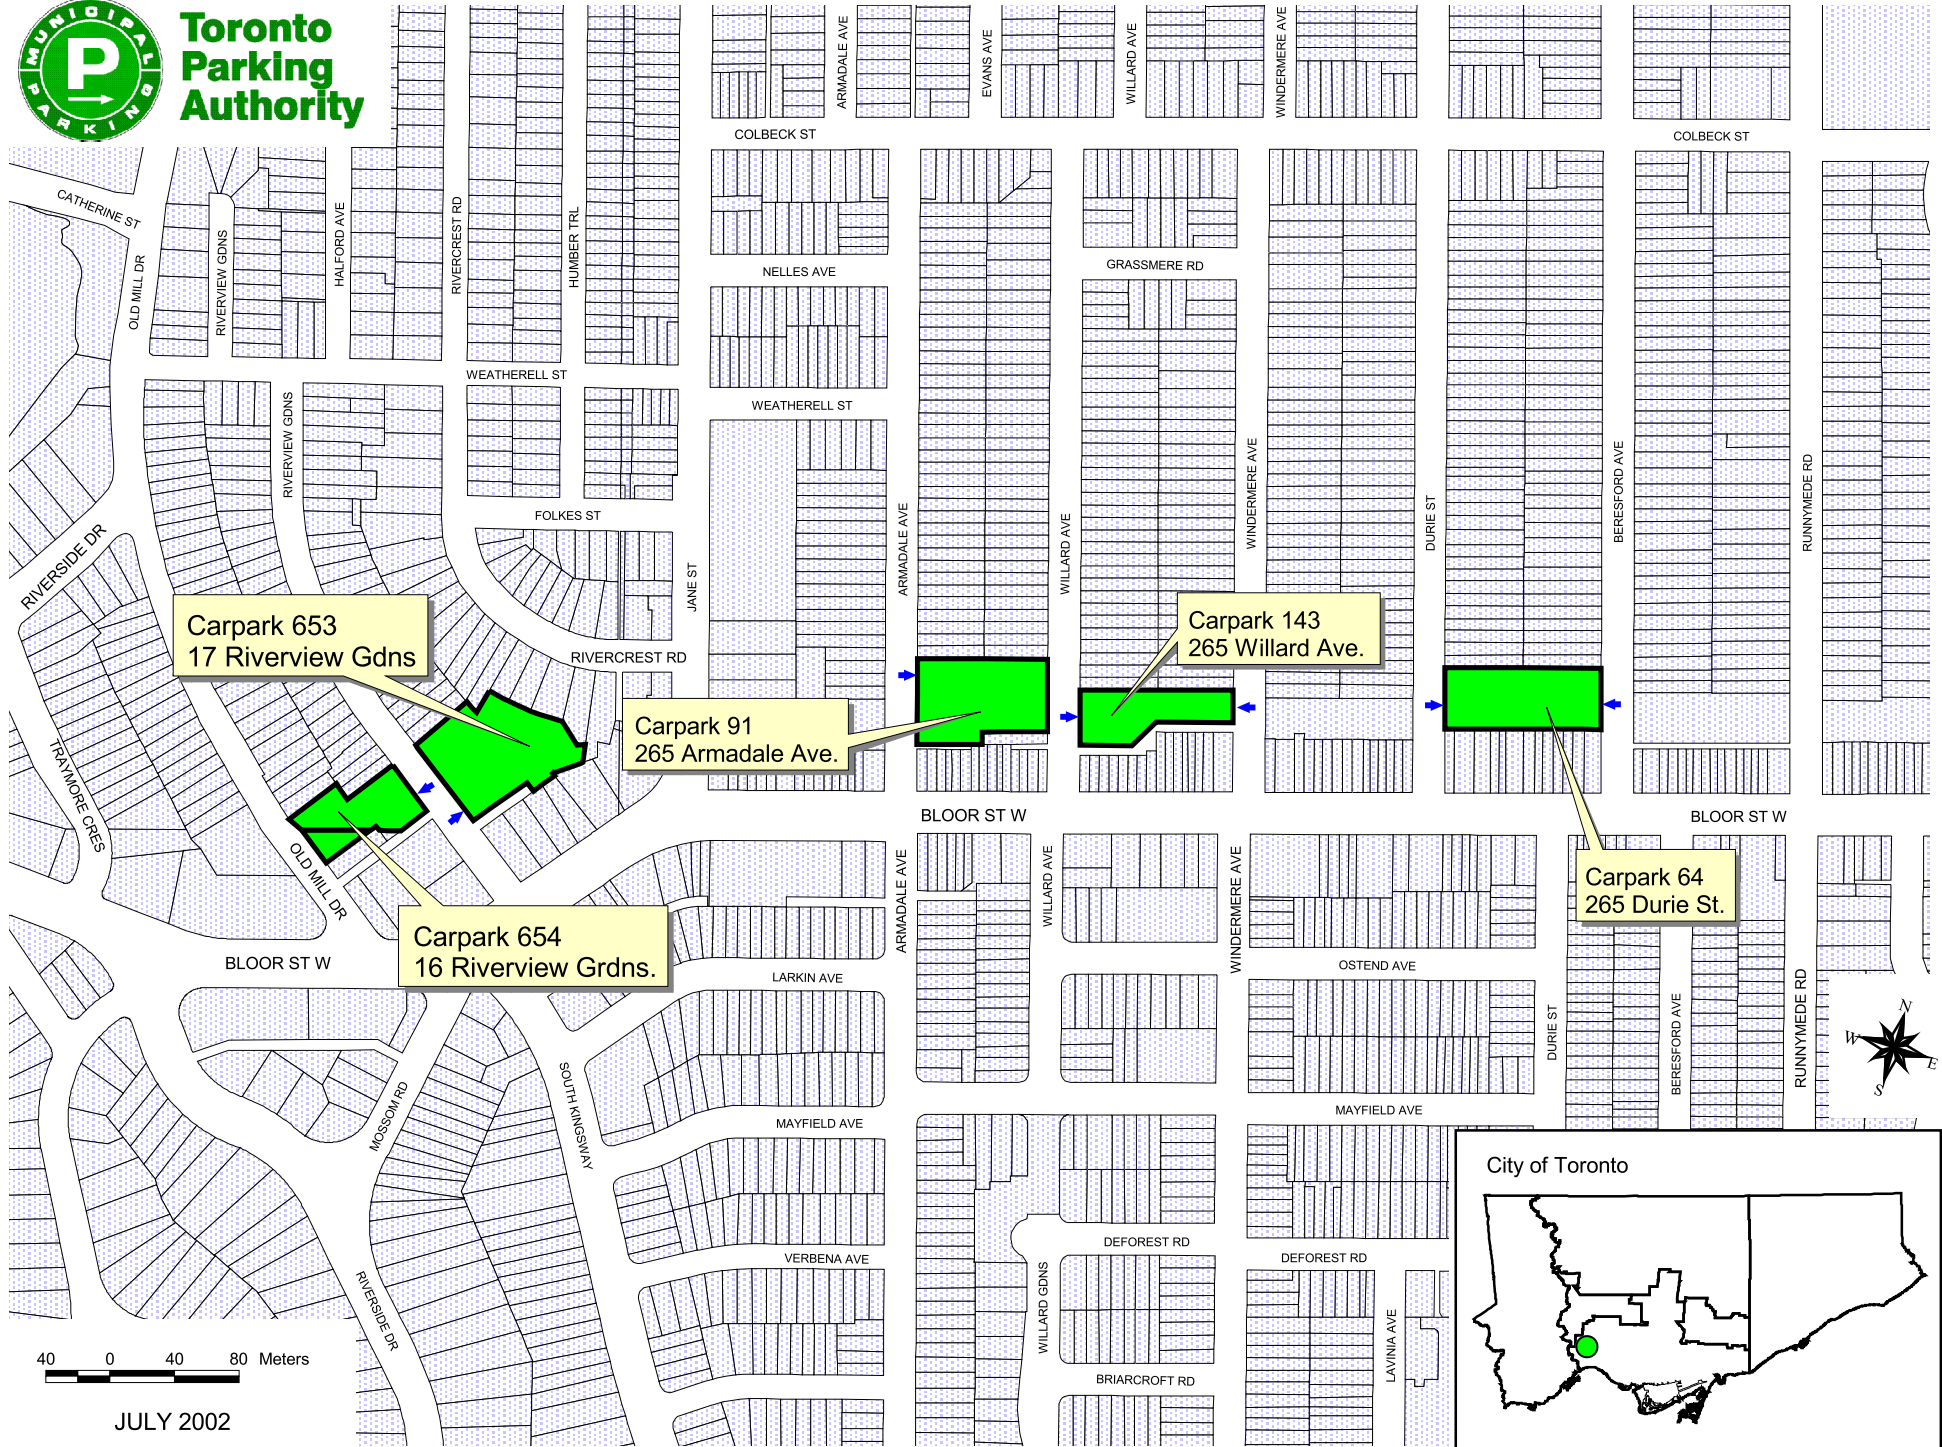

# Toronto Parking Authority

40 0 40 80 Meters

JULY 2002