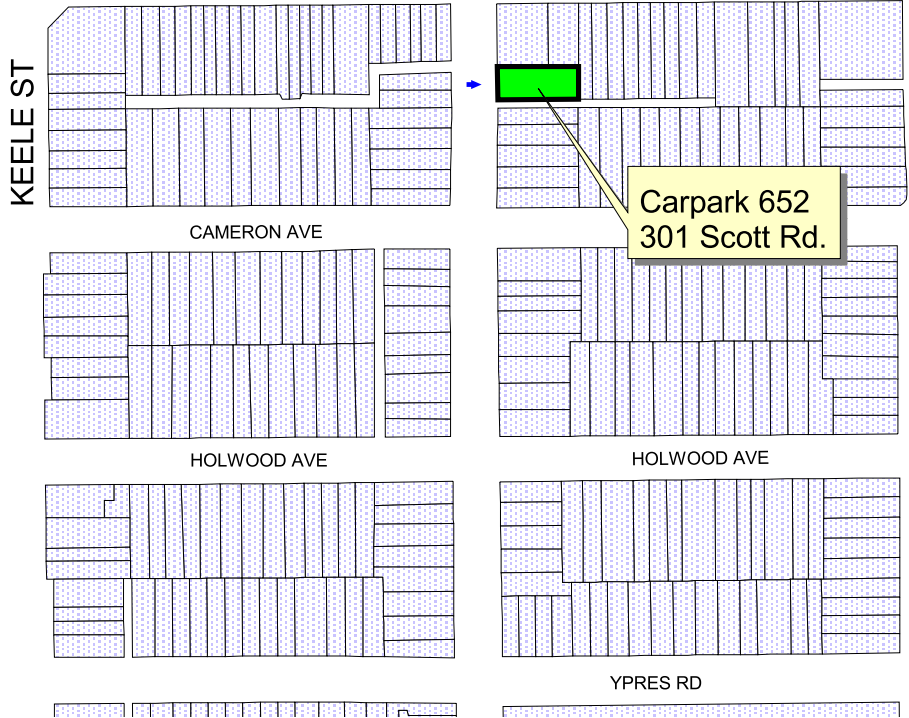

Toronto  
Parking  
Authority

EGLINTON AVE W

EGLINTON AVE W

Carpark 652  
301 Scott Rd.

AUGUST 2003