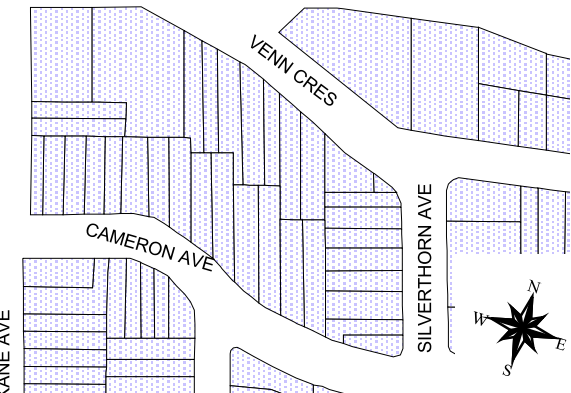

Toronto  
Parking  
Authority

EGLINTON AVE W

EGLINTON AVE W

Carpark 652  
301 Scott Rd.

AUGUST 2003