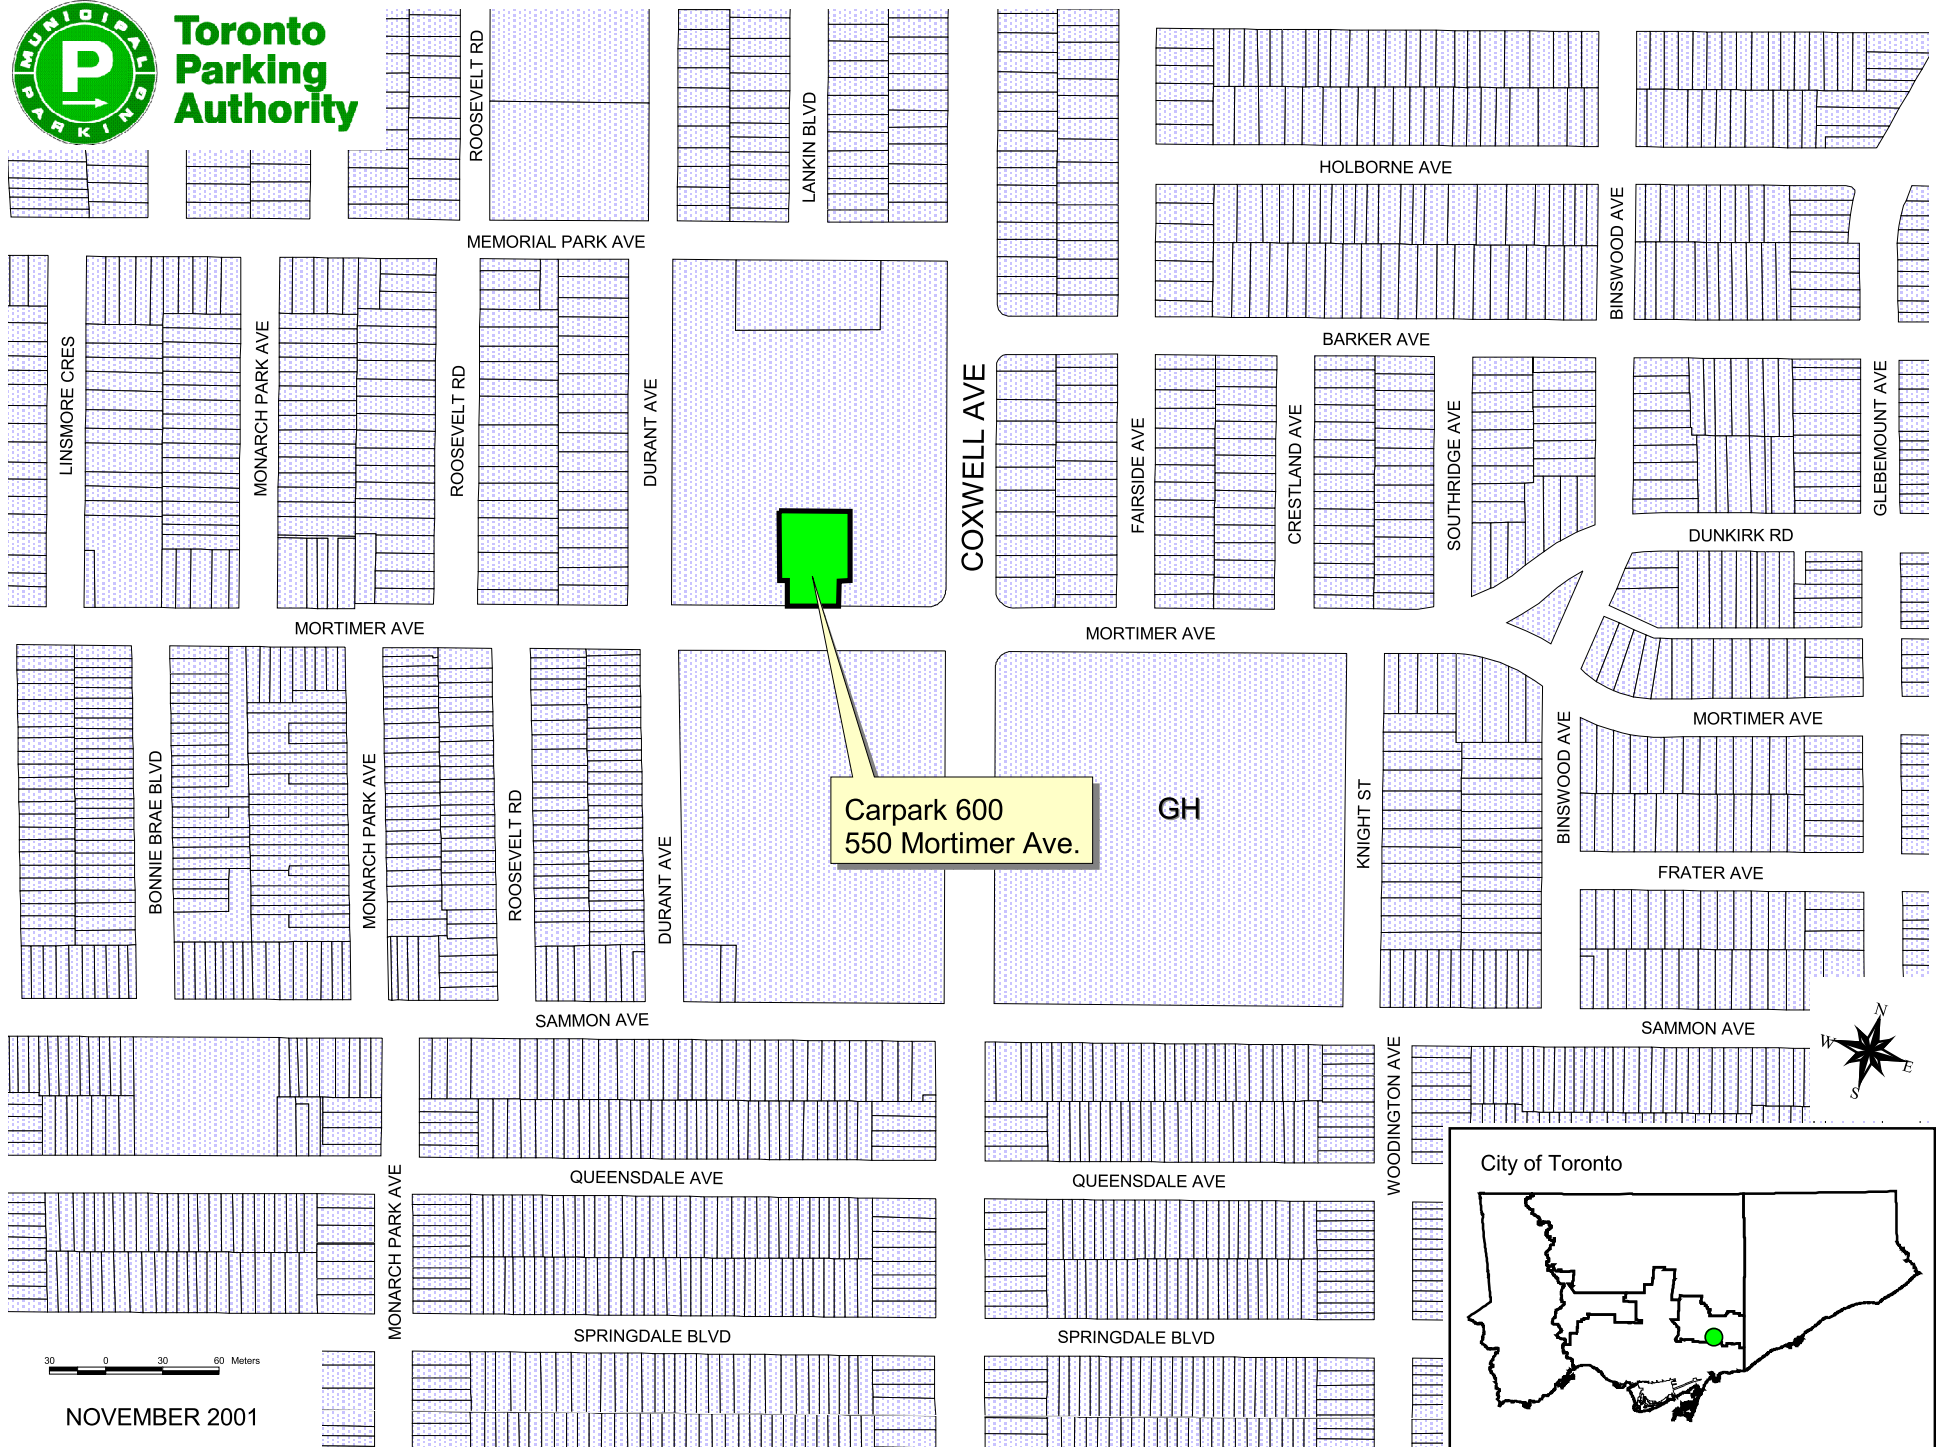

Toronto Parking Authority

Carpark 600  
550 Mortimer Ave.

GH

30 0 30 60 Meters

NOVEMBER 2001