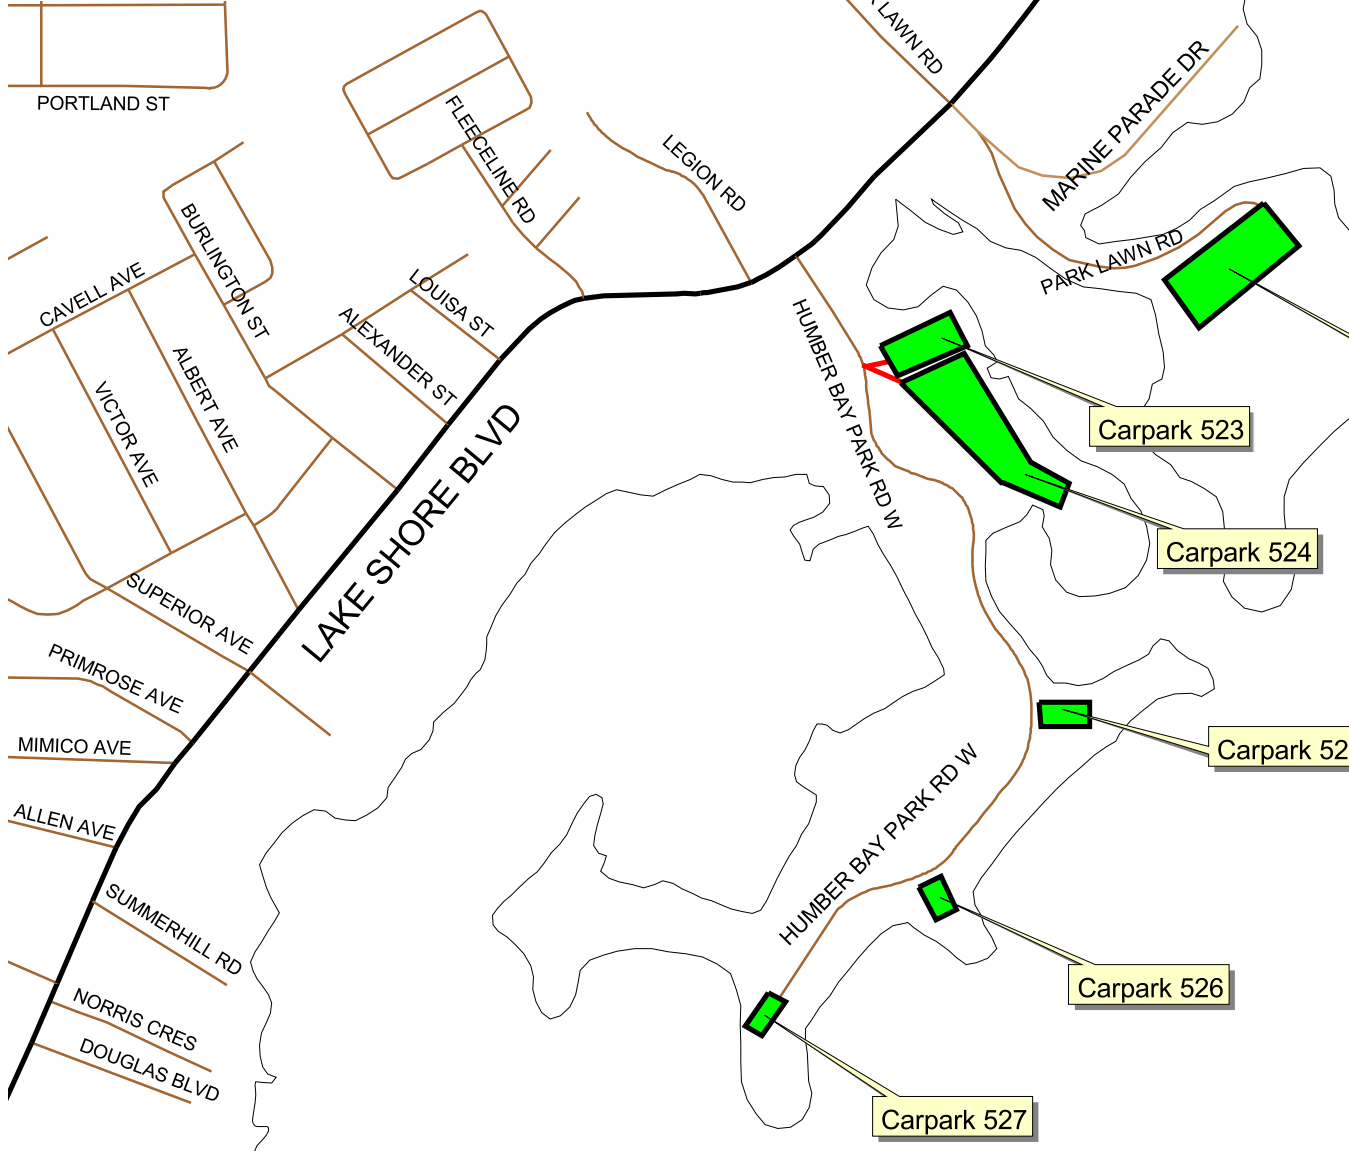

**Toronto
Parking
Authority**

HUMBER BAY PARK WEST
CARPARK 522 - 2195 Lakeshore Blvd. W.
CARPARK 523 - 2225 Lakeshore Blvd. W.
CARPARK 524 - 2225 Lakeshore Blvd. W.
CARPARK 525 - 2225 Lakeshore Blvd. W.
CARPARK 526 - 2225 Lakeshore Blvd. W.
CARPARK 527 - 2225 Lakeshore Blvd. W.

OPEN SEASONAL