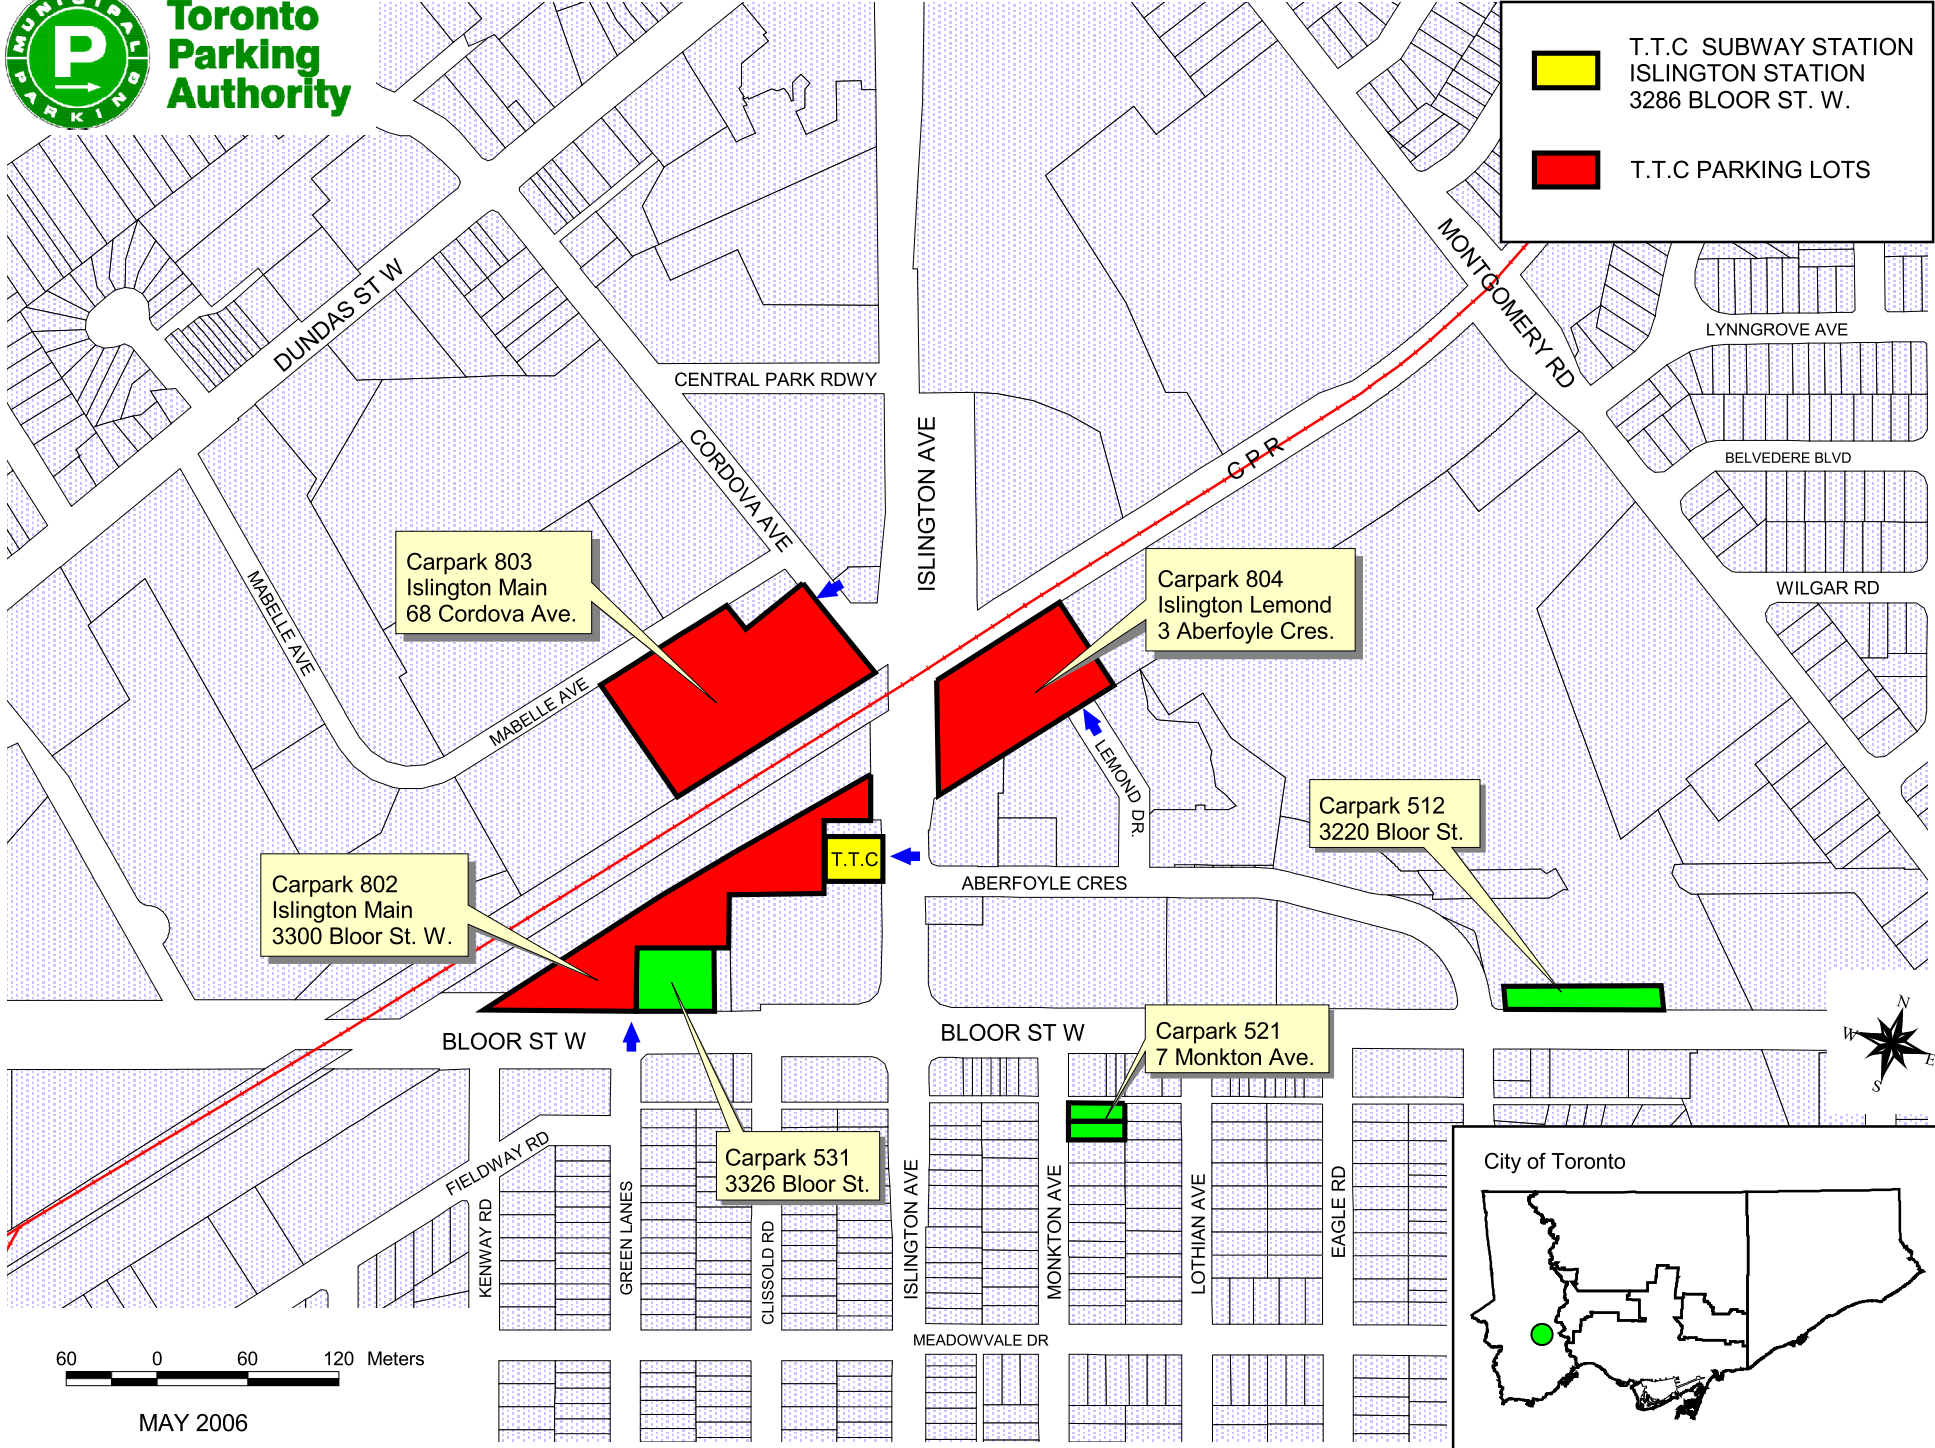

**Toronto
Parking
Authority**

 T.T.C. SUBWAY STATION
ISLINGTON STATION
3286 BLOOR ST. W.

 T.T.C. PARKING LOTS

MAY 2006