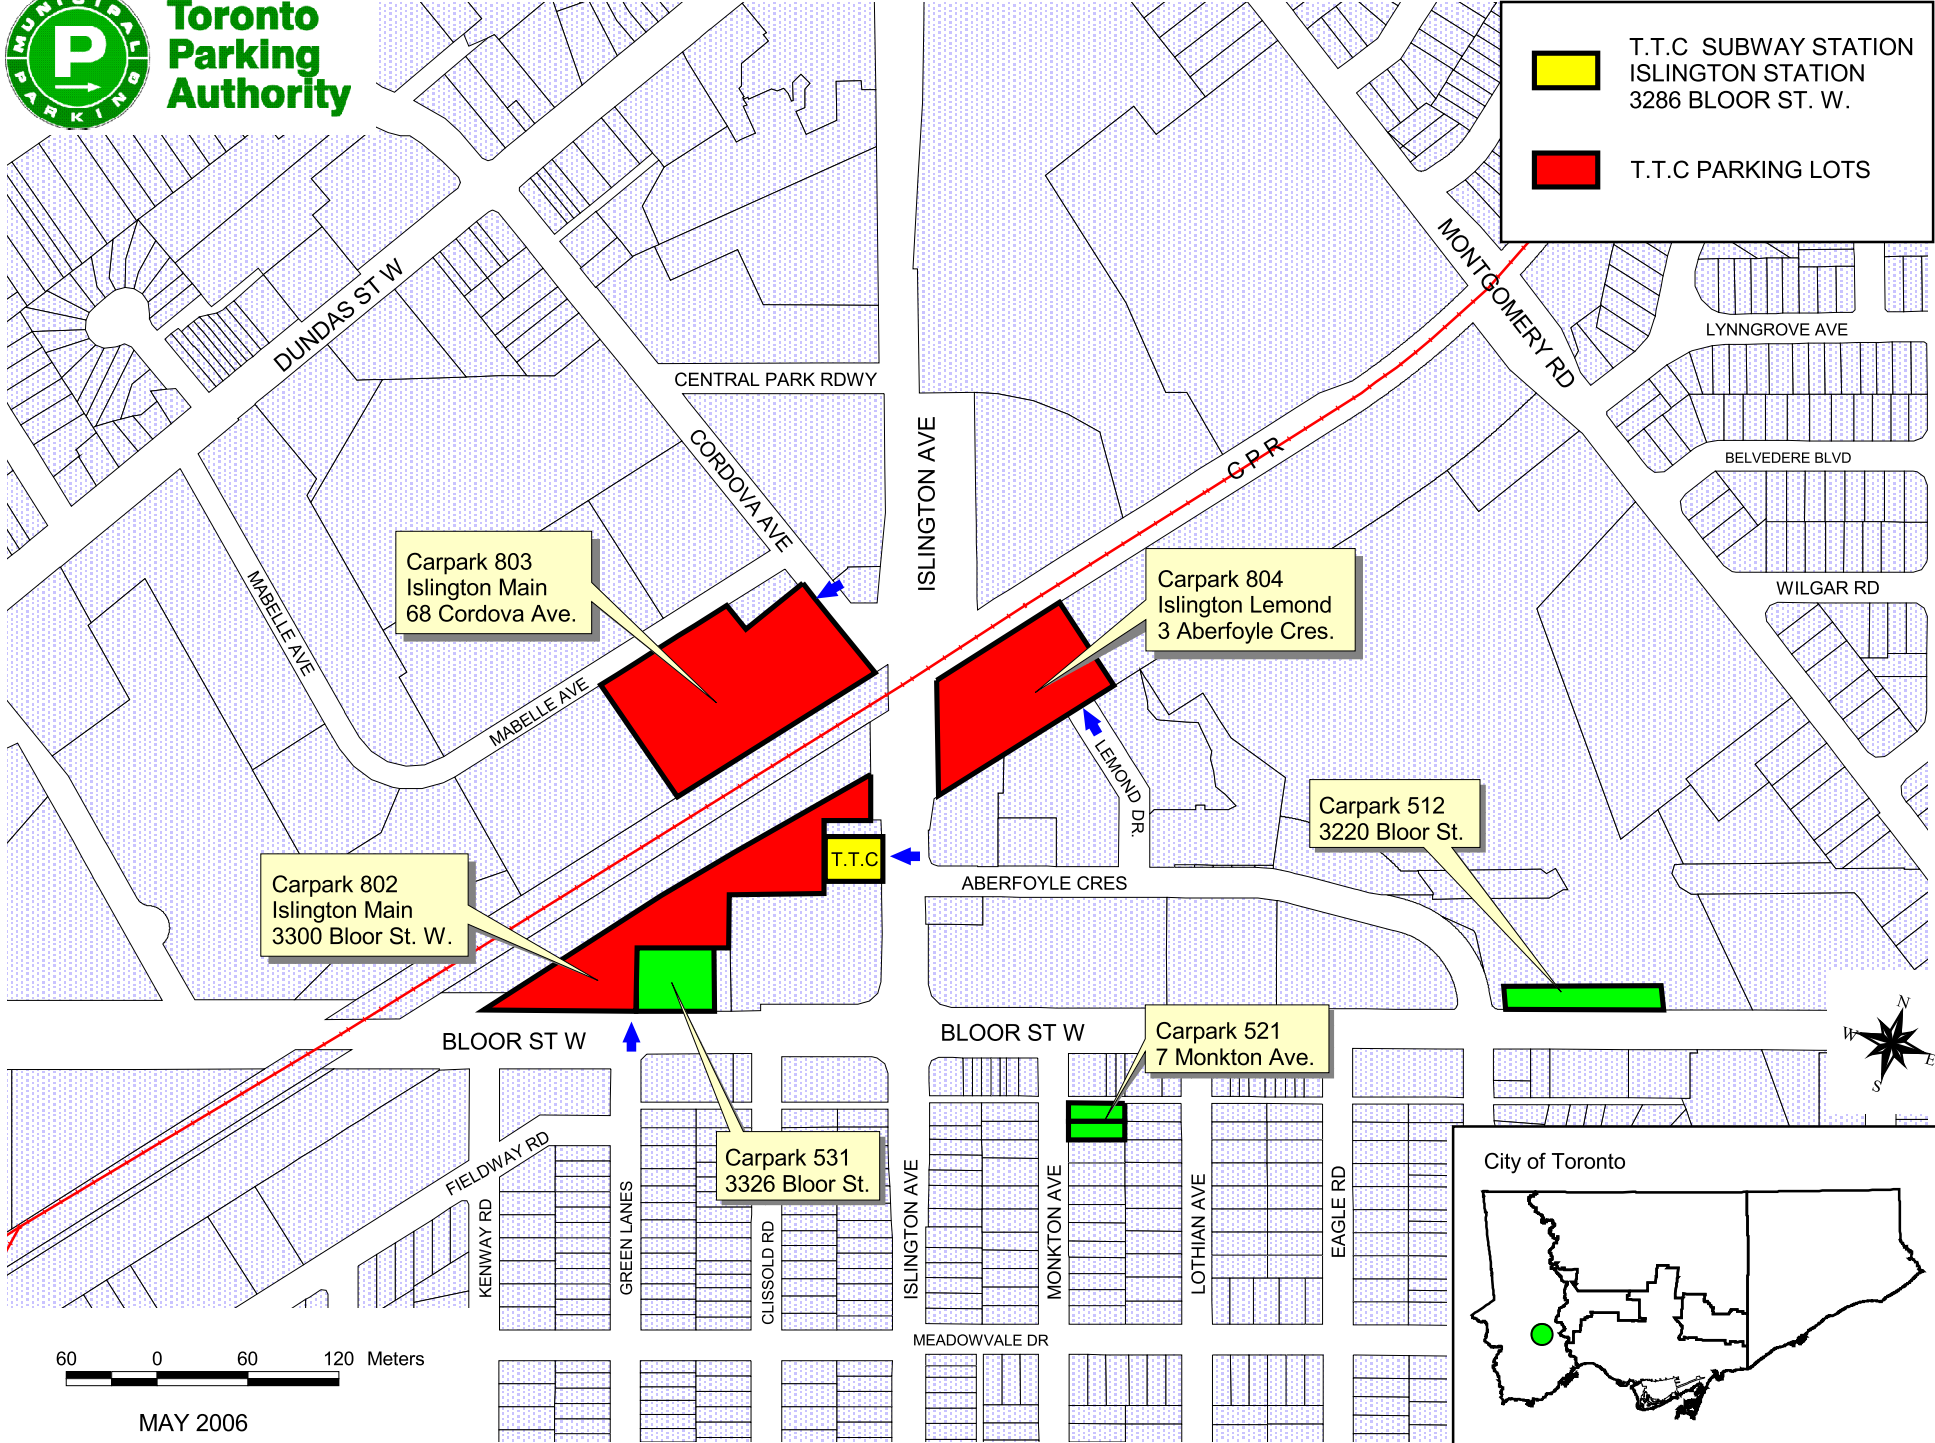

**Toronto
Parking
Authority**

 T.T.C. SUBWAY STATION
ISLINGTON STATION
3286 BLOOR ST. W.

 T.T.C. PARKING LOTS

MAY 2006