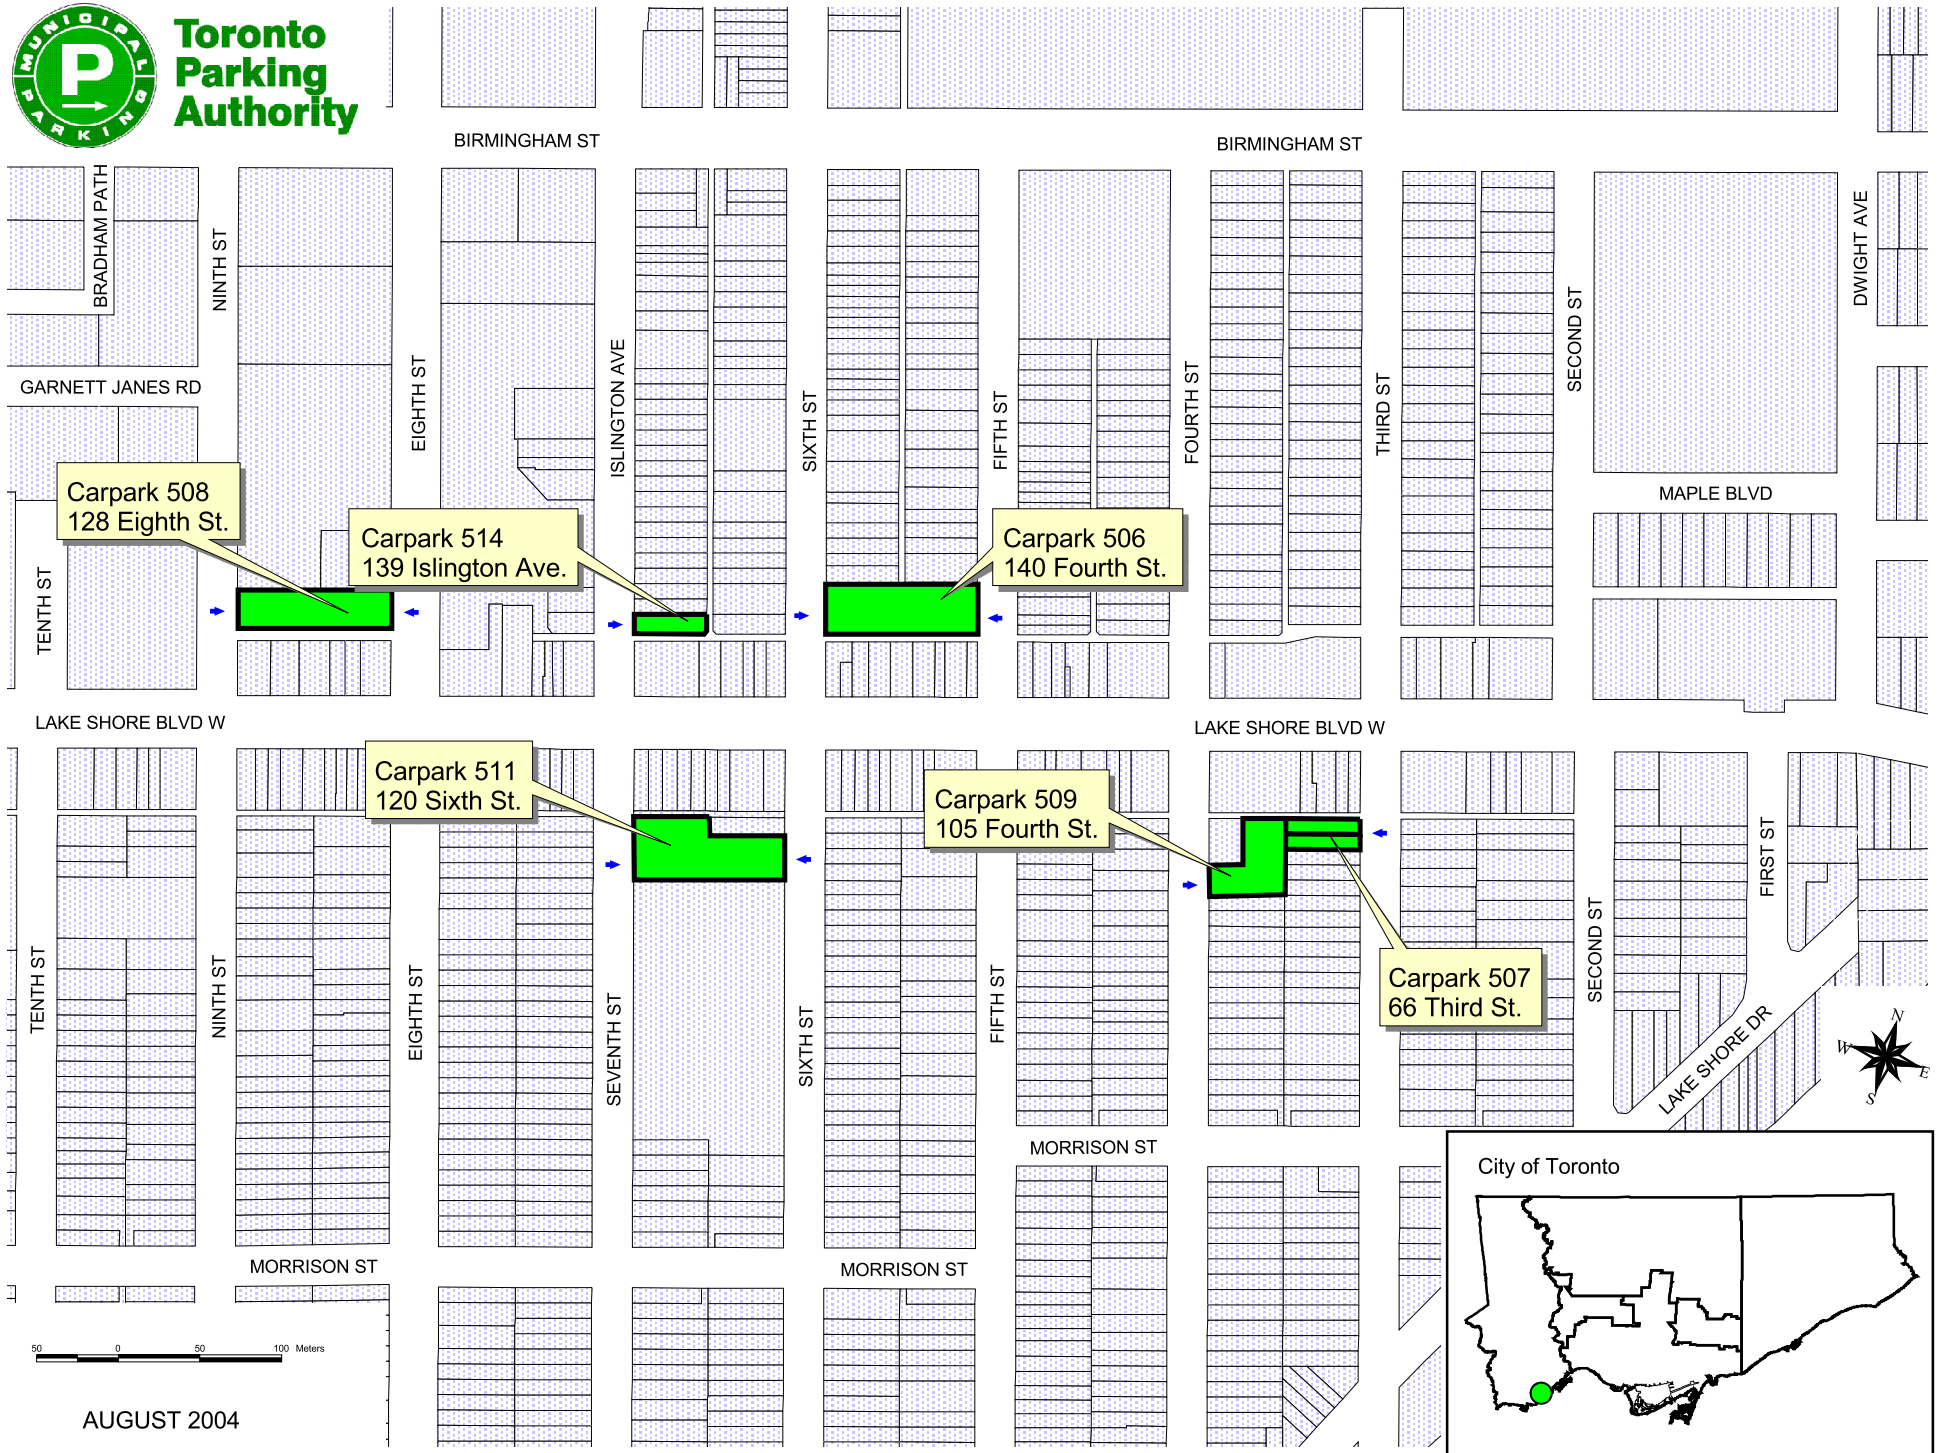

Toronto Parking Authority

50 0 50 100 Meters

AUGUST 2004