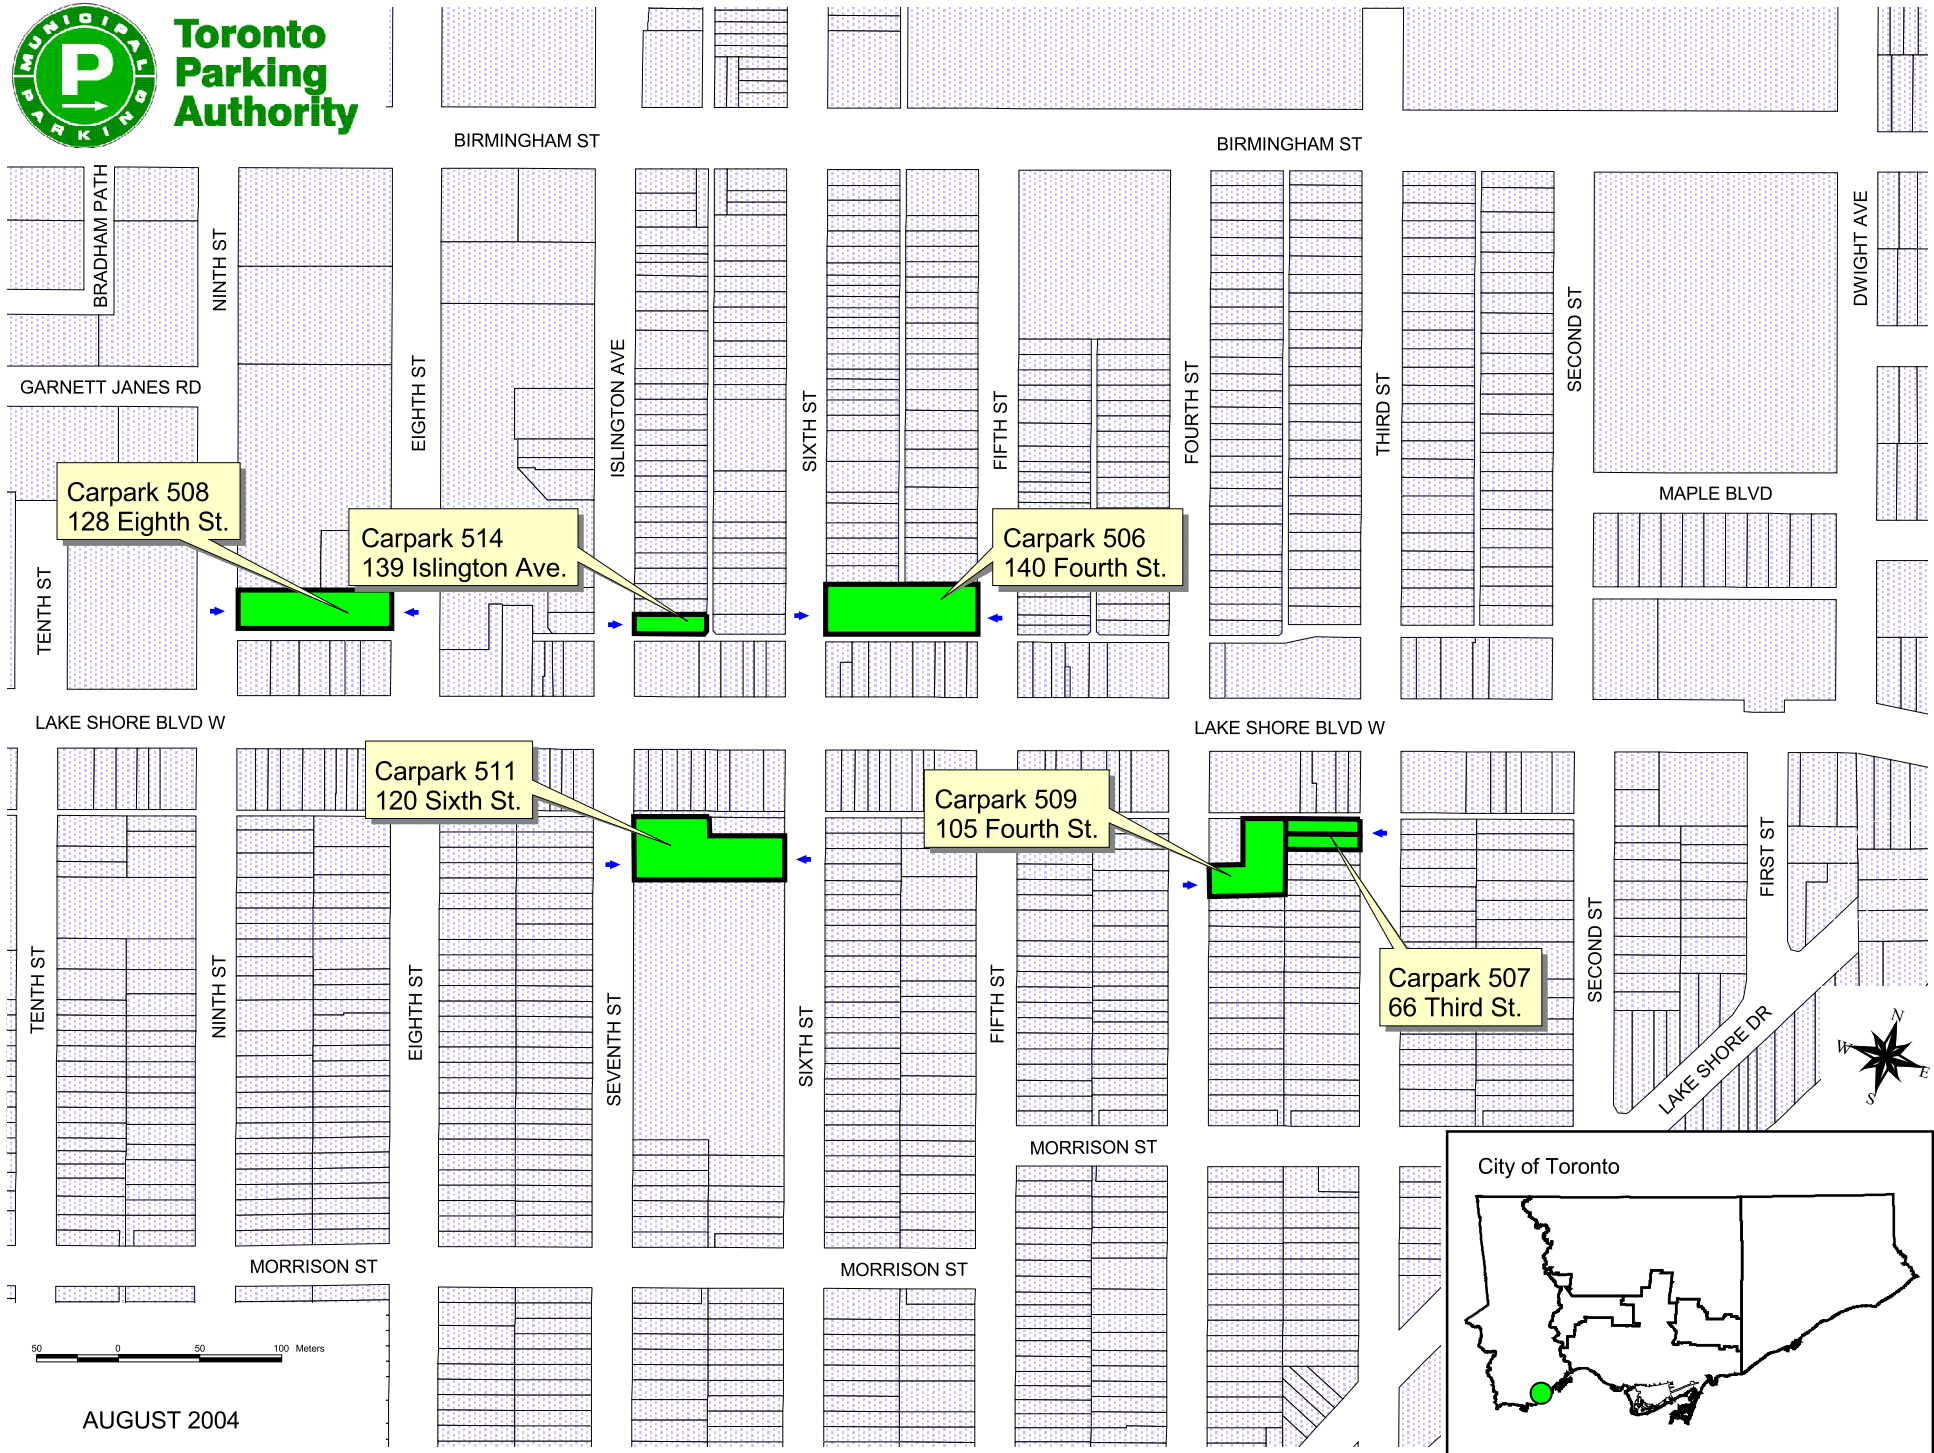

Toronto Parking Authority

50 0 50 100 Meters

AUGUST 2004