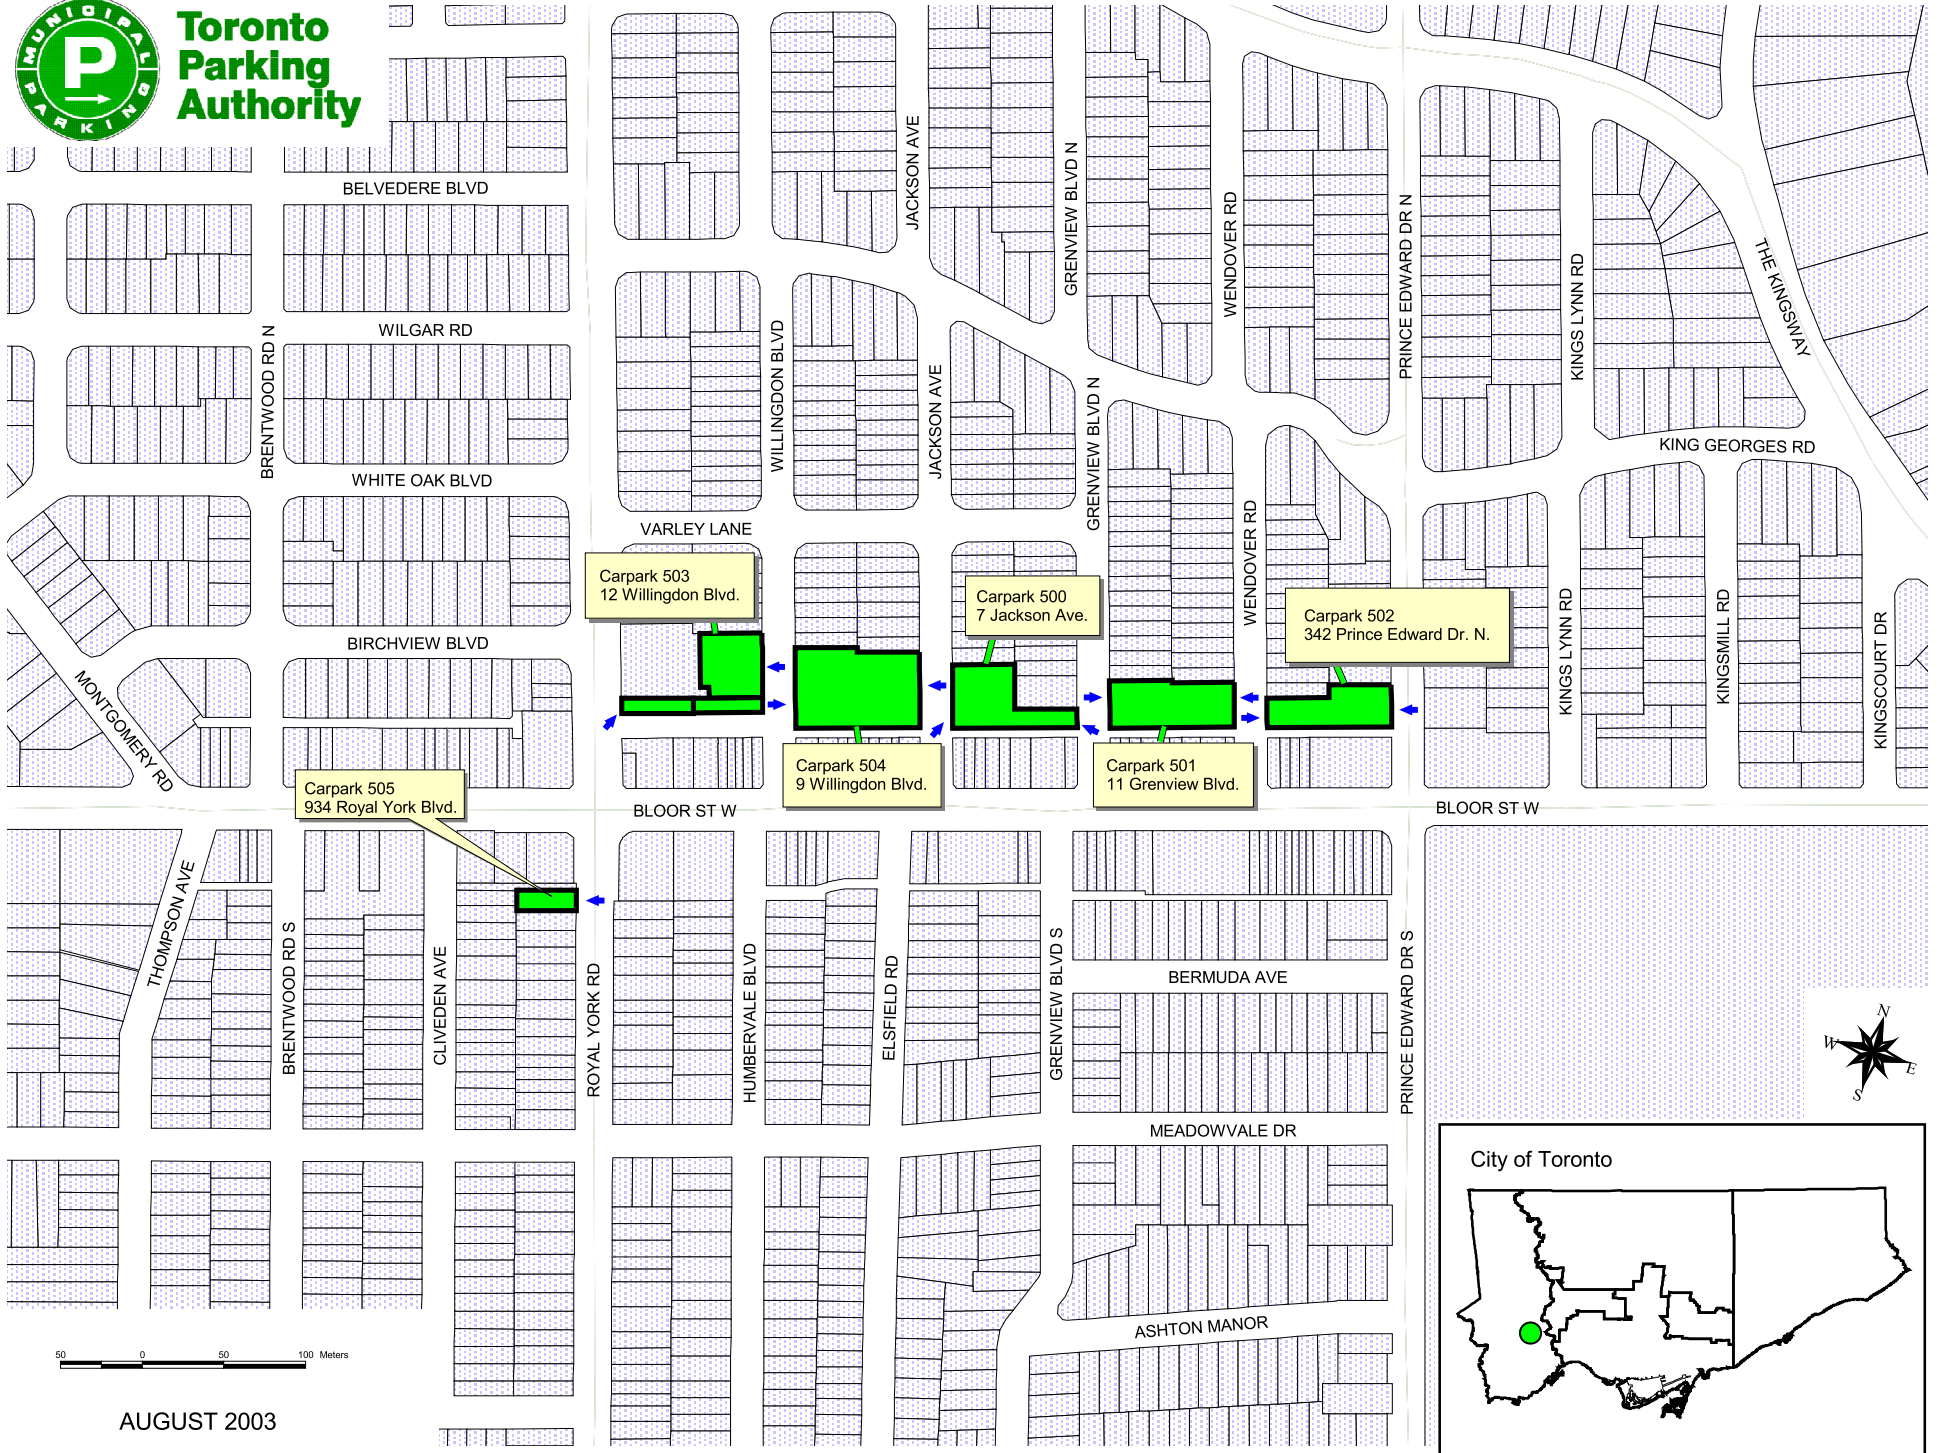

Toronto Parking Authority

50 0 50 100 Meters

AUGUST 2003