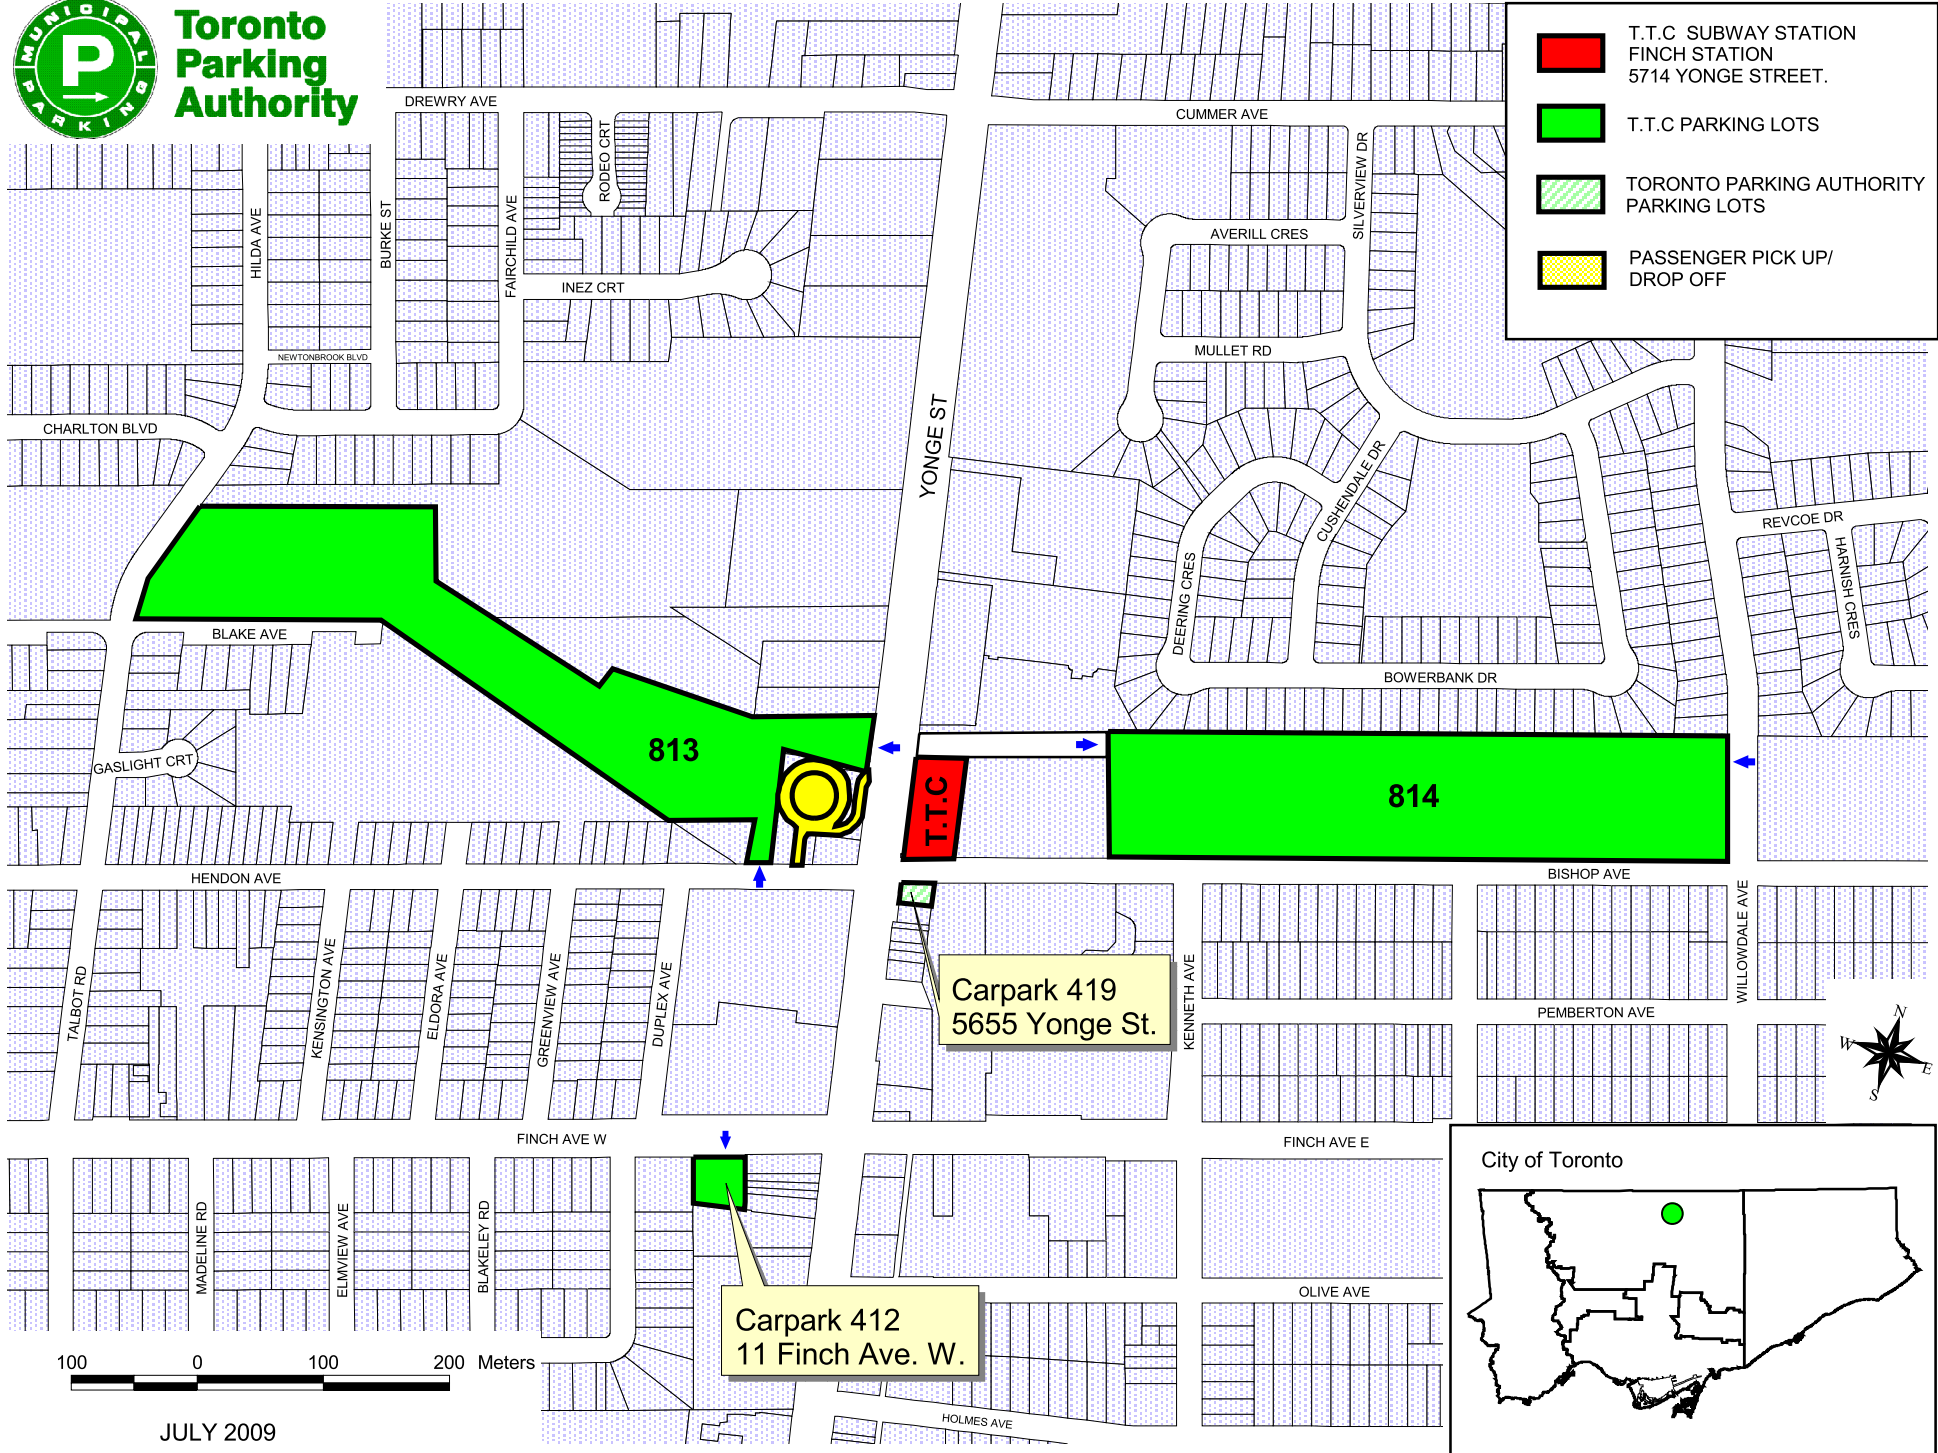

Toronto Parking Authority

-  T.T.C SUBWAY STATION
FINCH STATION
5714 YONGE STREET.
-  T.T.C PARKING LOTS
-  TORONTO PARKING AUTHORITY
PARKING LOTS
-  PASSENGER PICK UP/
DROP OFF

Carpark 419
5655 Yonge St.

Carpark 412
11 Finch Ave. W.

JULY 2009