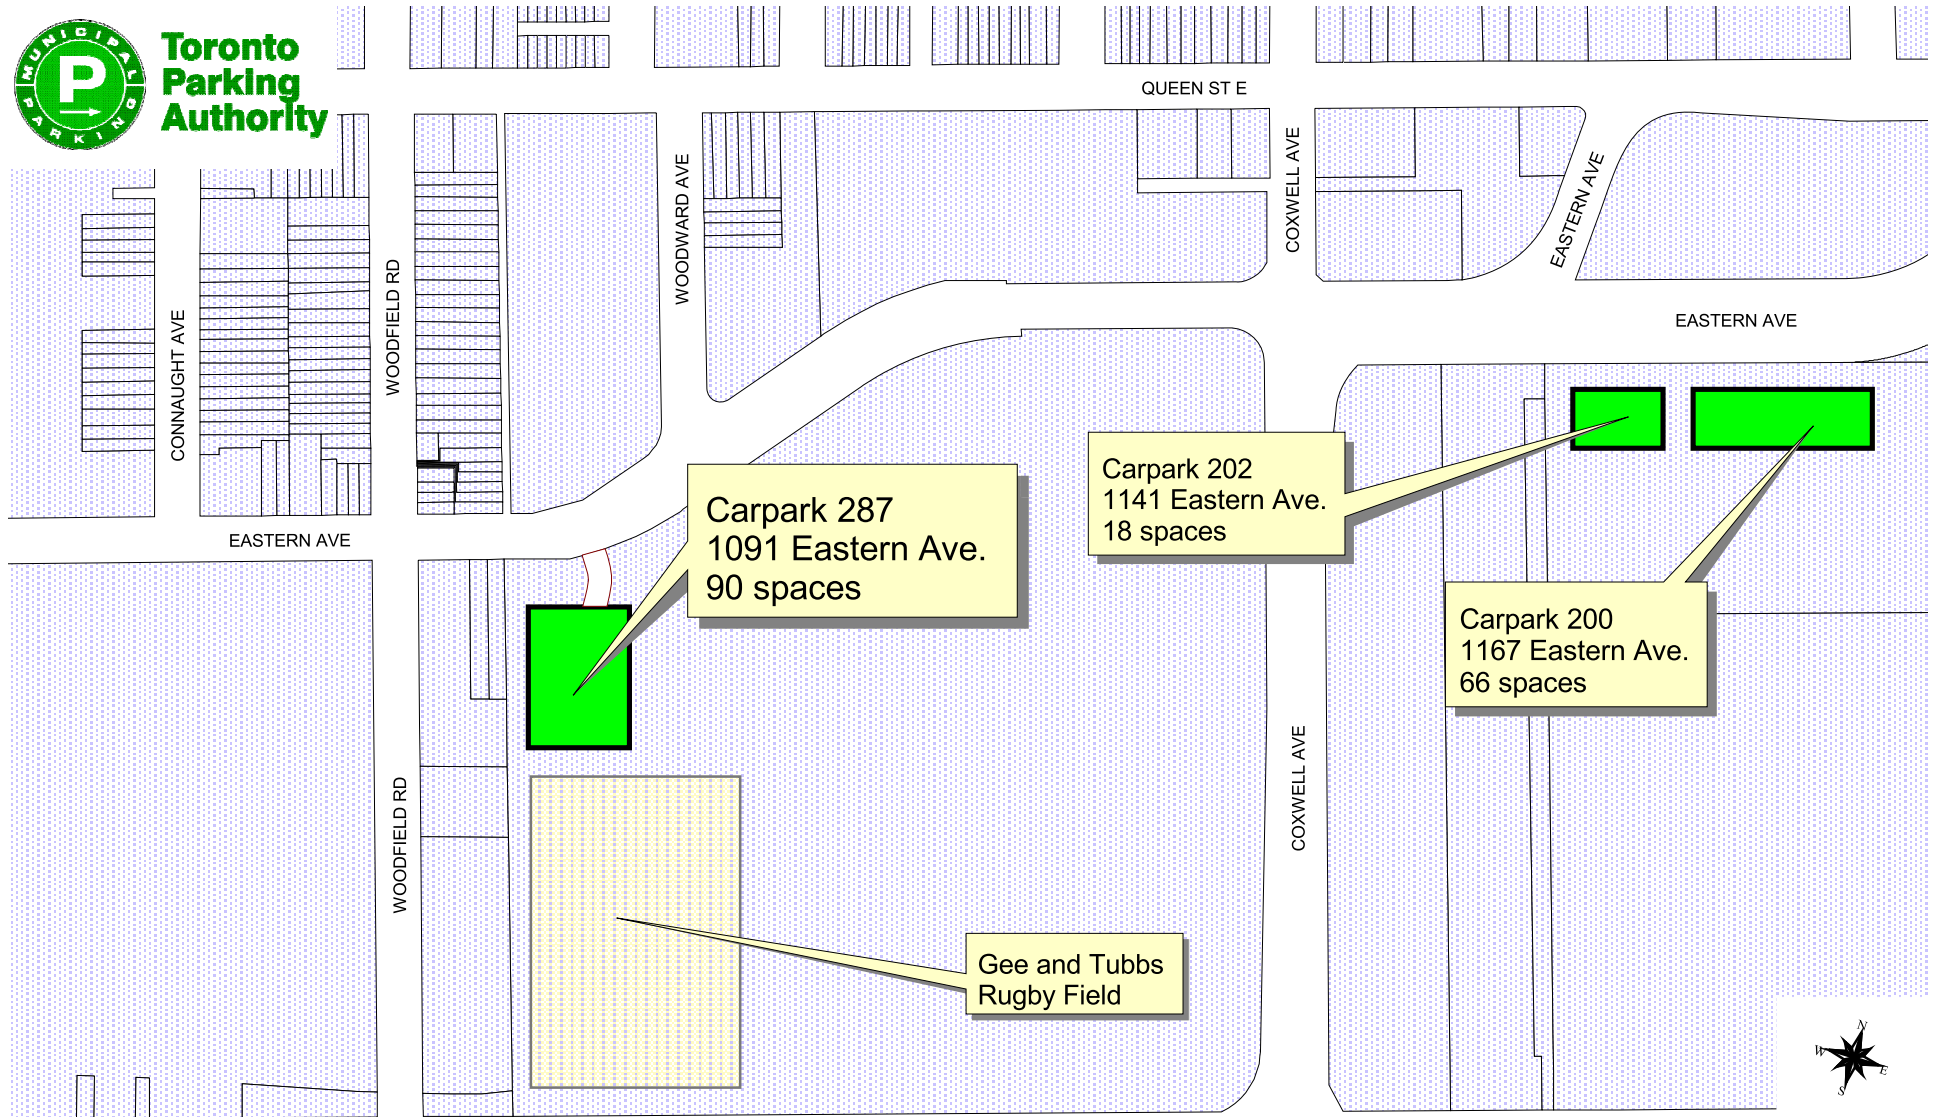

**Toronto
Parking
Authority**

Carpark 287
1091 Eastern Ave.
90 spaces

Carpark 202
1141 Eastern Ave.
18 spaces

Carpark 200
1167 Eastern Ave.
66 spaces

**Gee and Tubbs
Rugby Field**

LAKE SHORE BLVD E

LAKE SHORE BLVD E