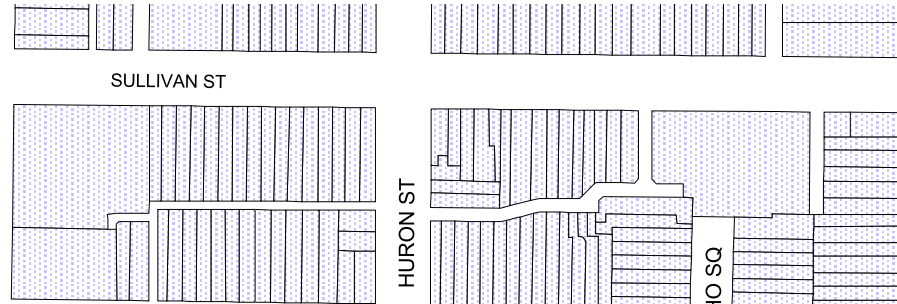

Toronto
Parking
Authority

JUNE 2012

SPADINA AVE

CAMERON ST

SULLIVAN ST

HURON ST

SOHO SQ

PHOEBE ST

BULWER ST

Carpark 262
302 Queen St. W.

SOHO ST

STEPHANIE ST

QUEEN ST W

JOHN ST

BEVERLEY ST

RICHMOND ST W