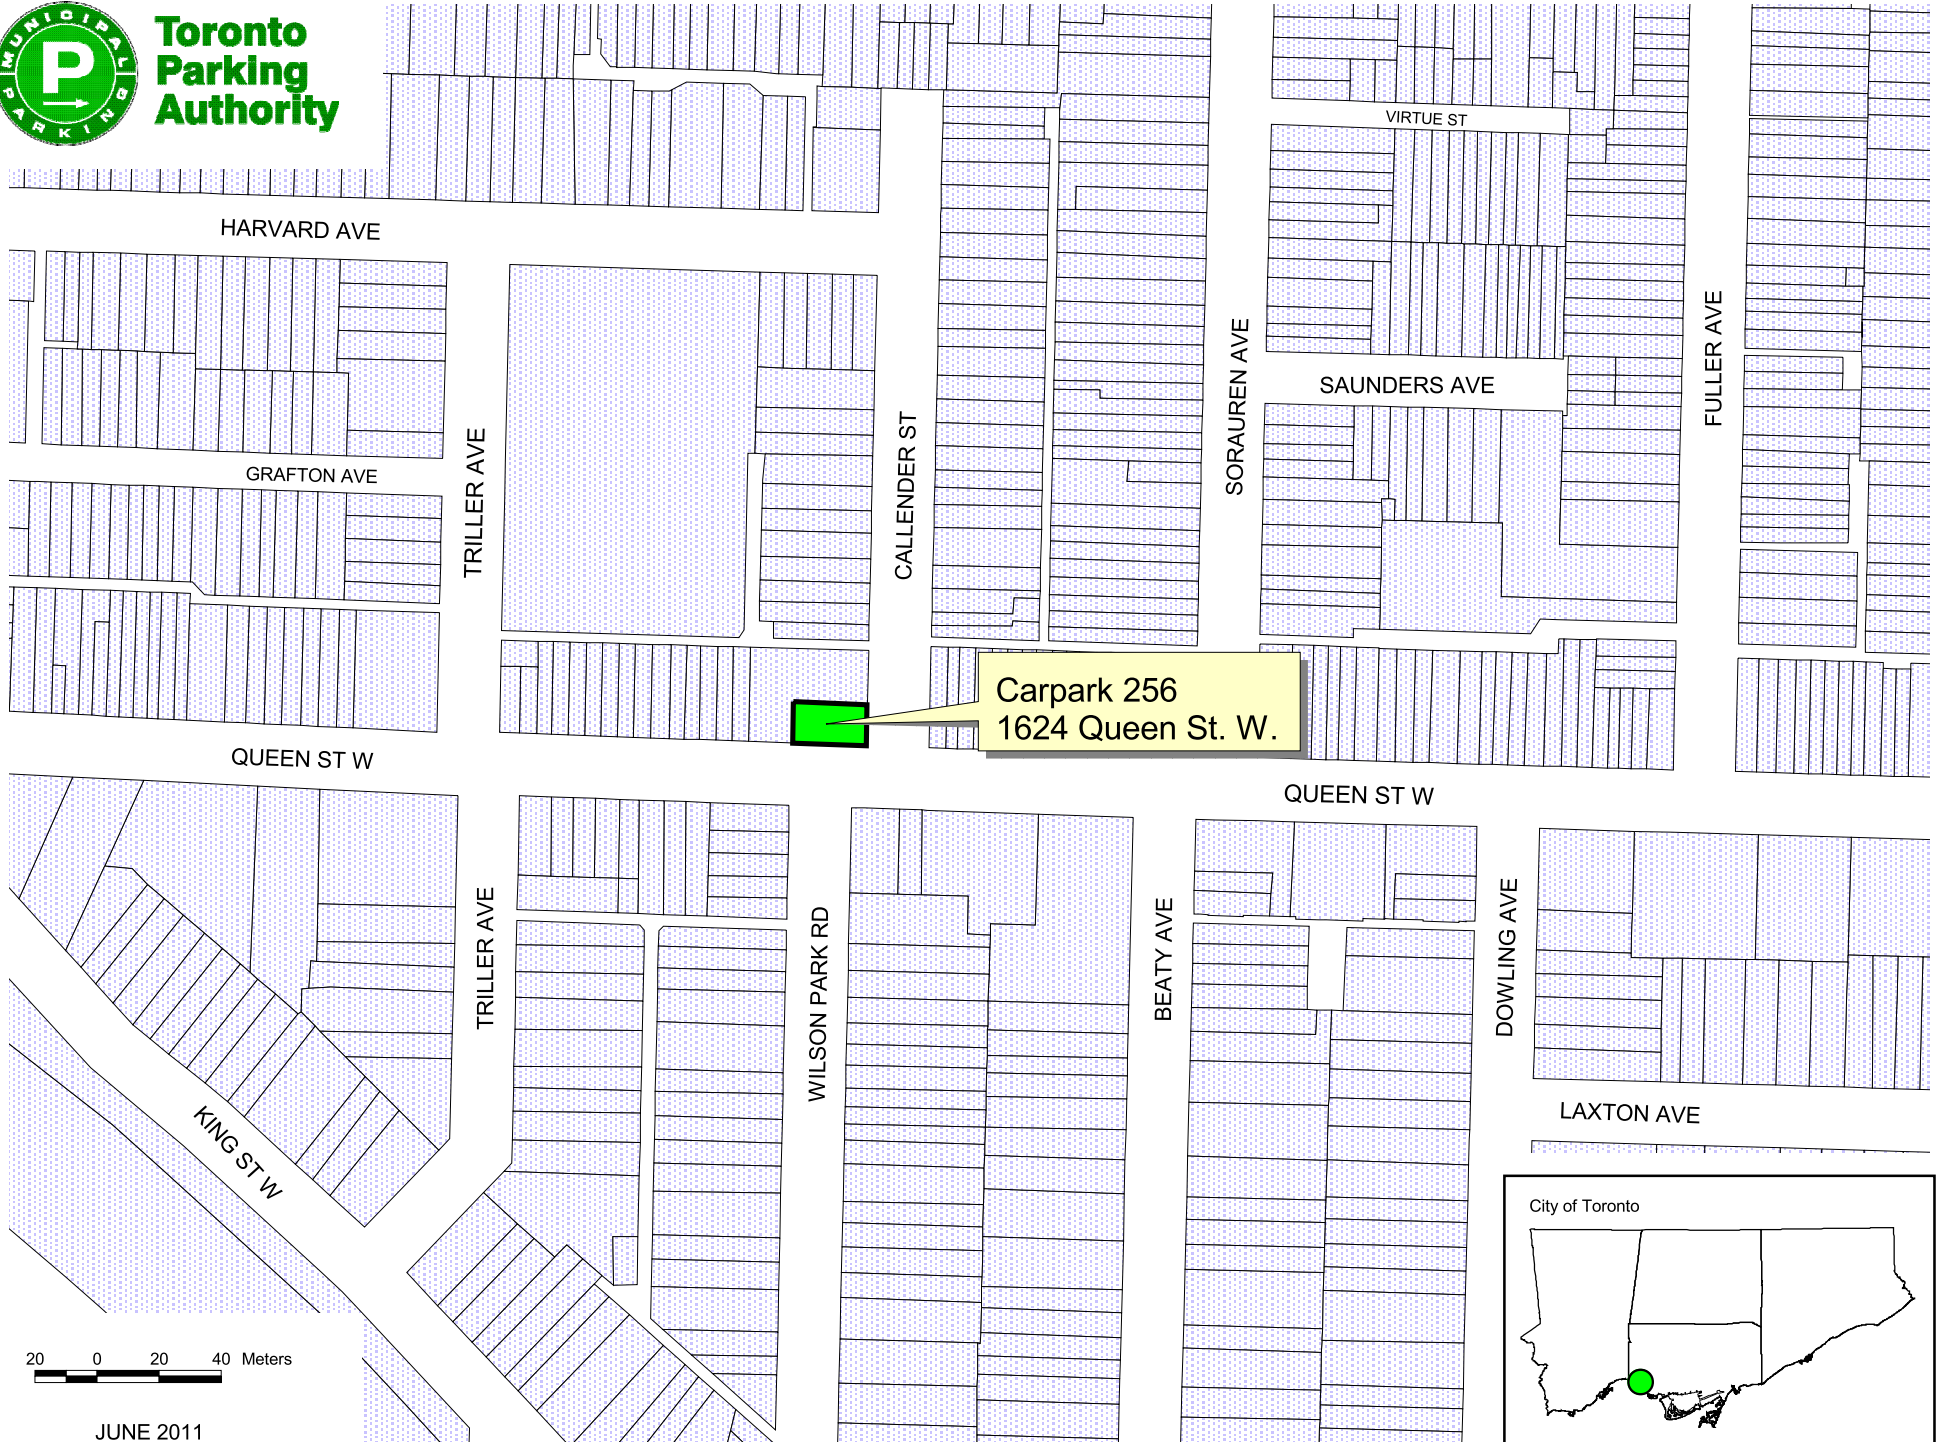

Toronto
Parking
Authority

Carpark 256
1624 Queen St. W.

JUNE 2011