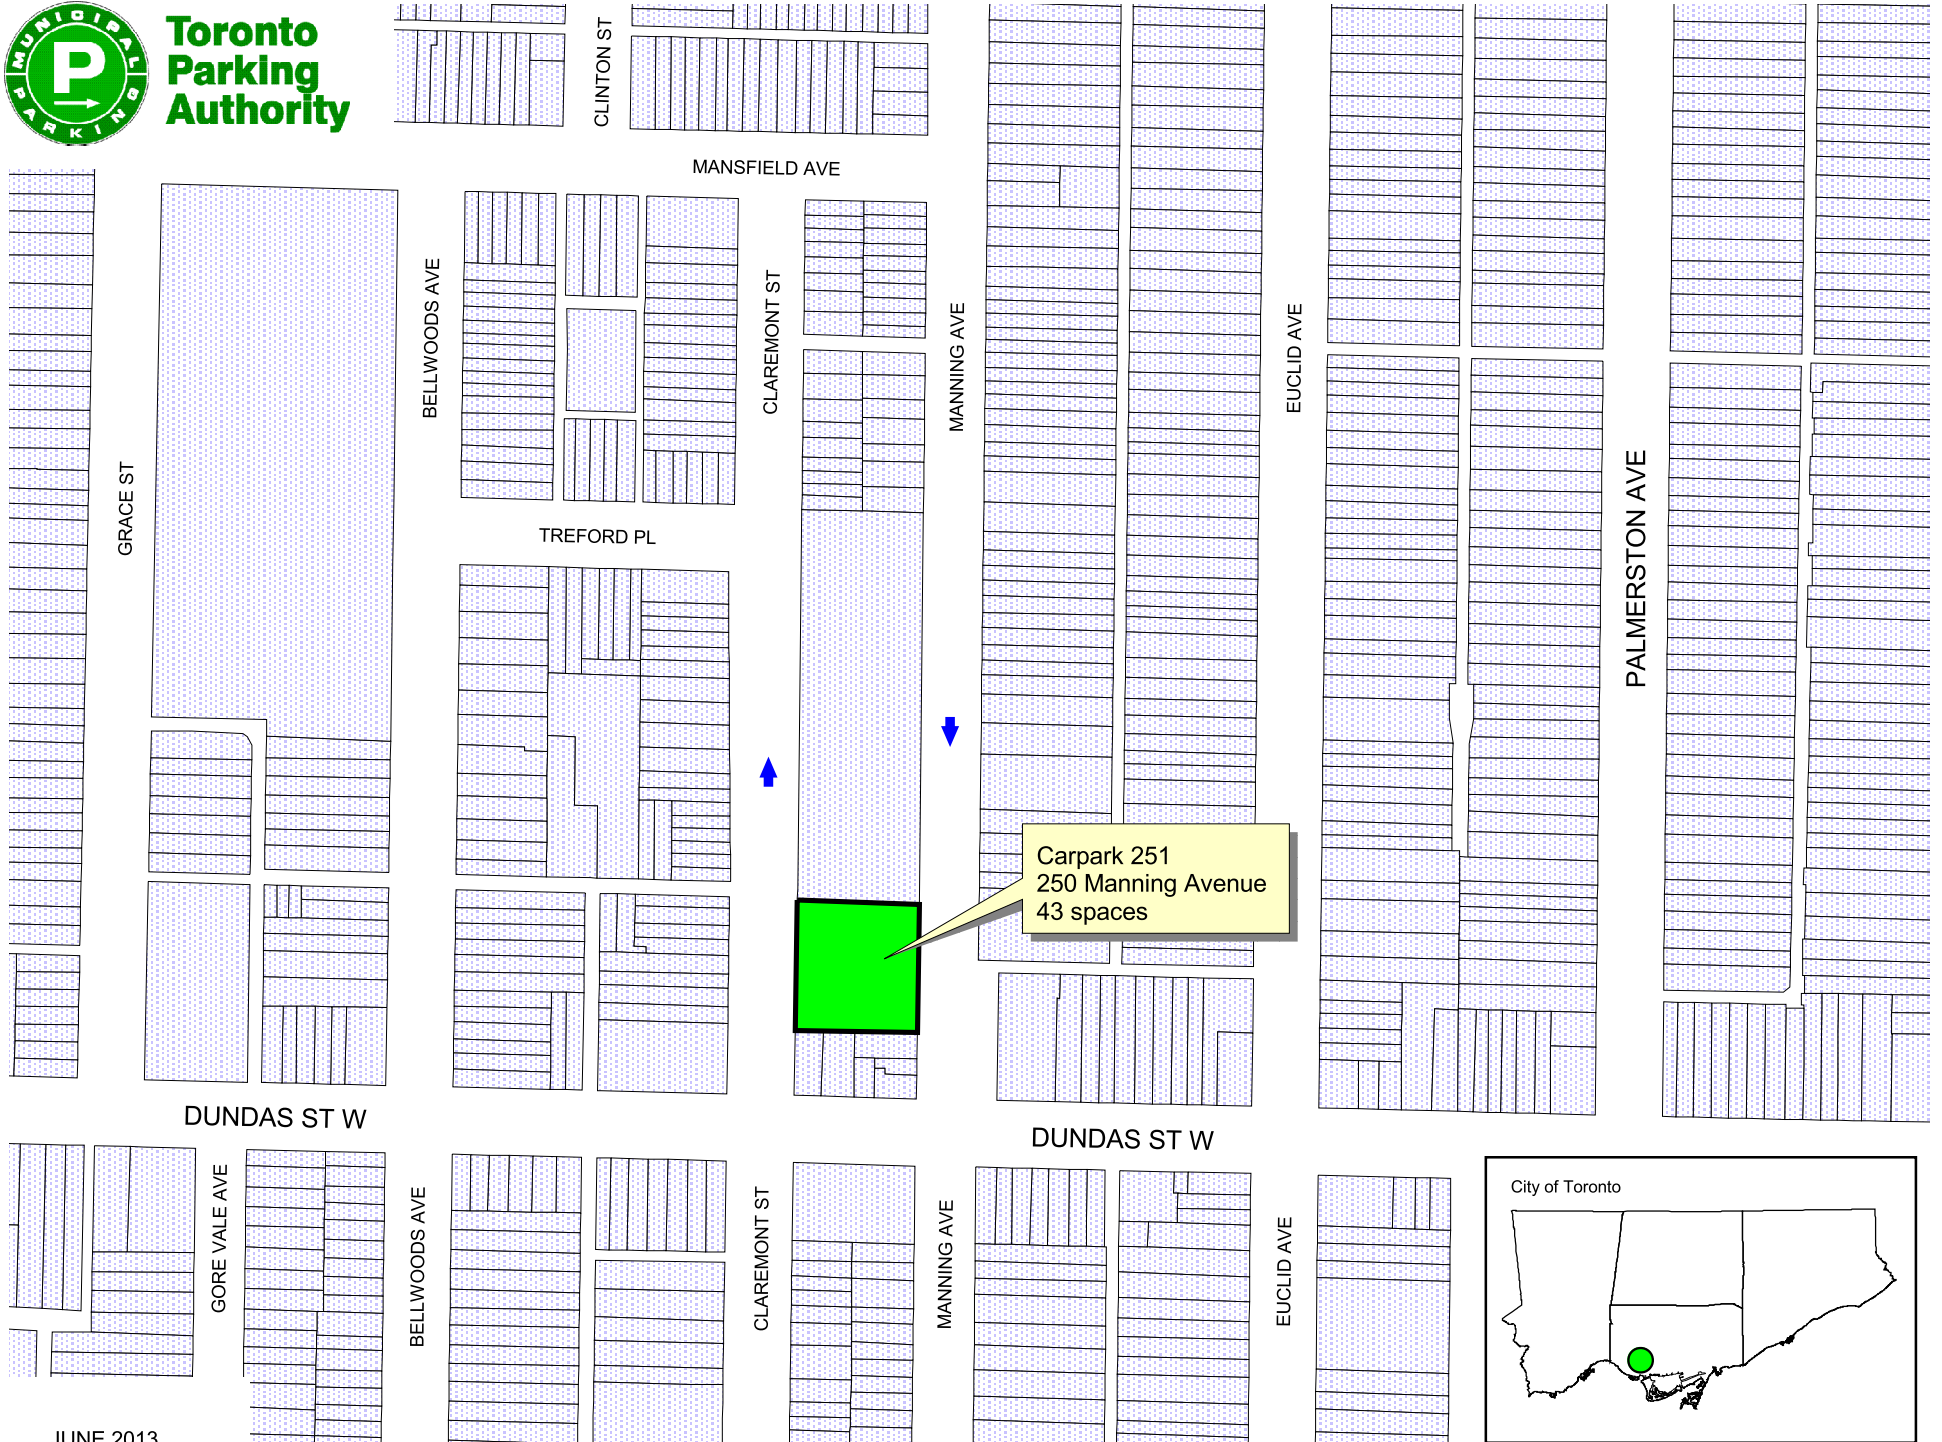

# Toronto Parking Authority

Carpark 251  
 250 Manning Avenue  
 43 spaces