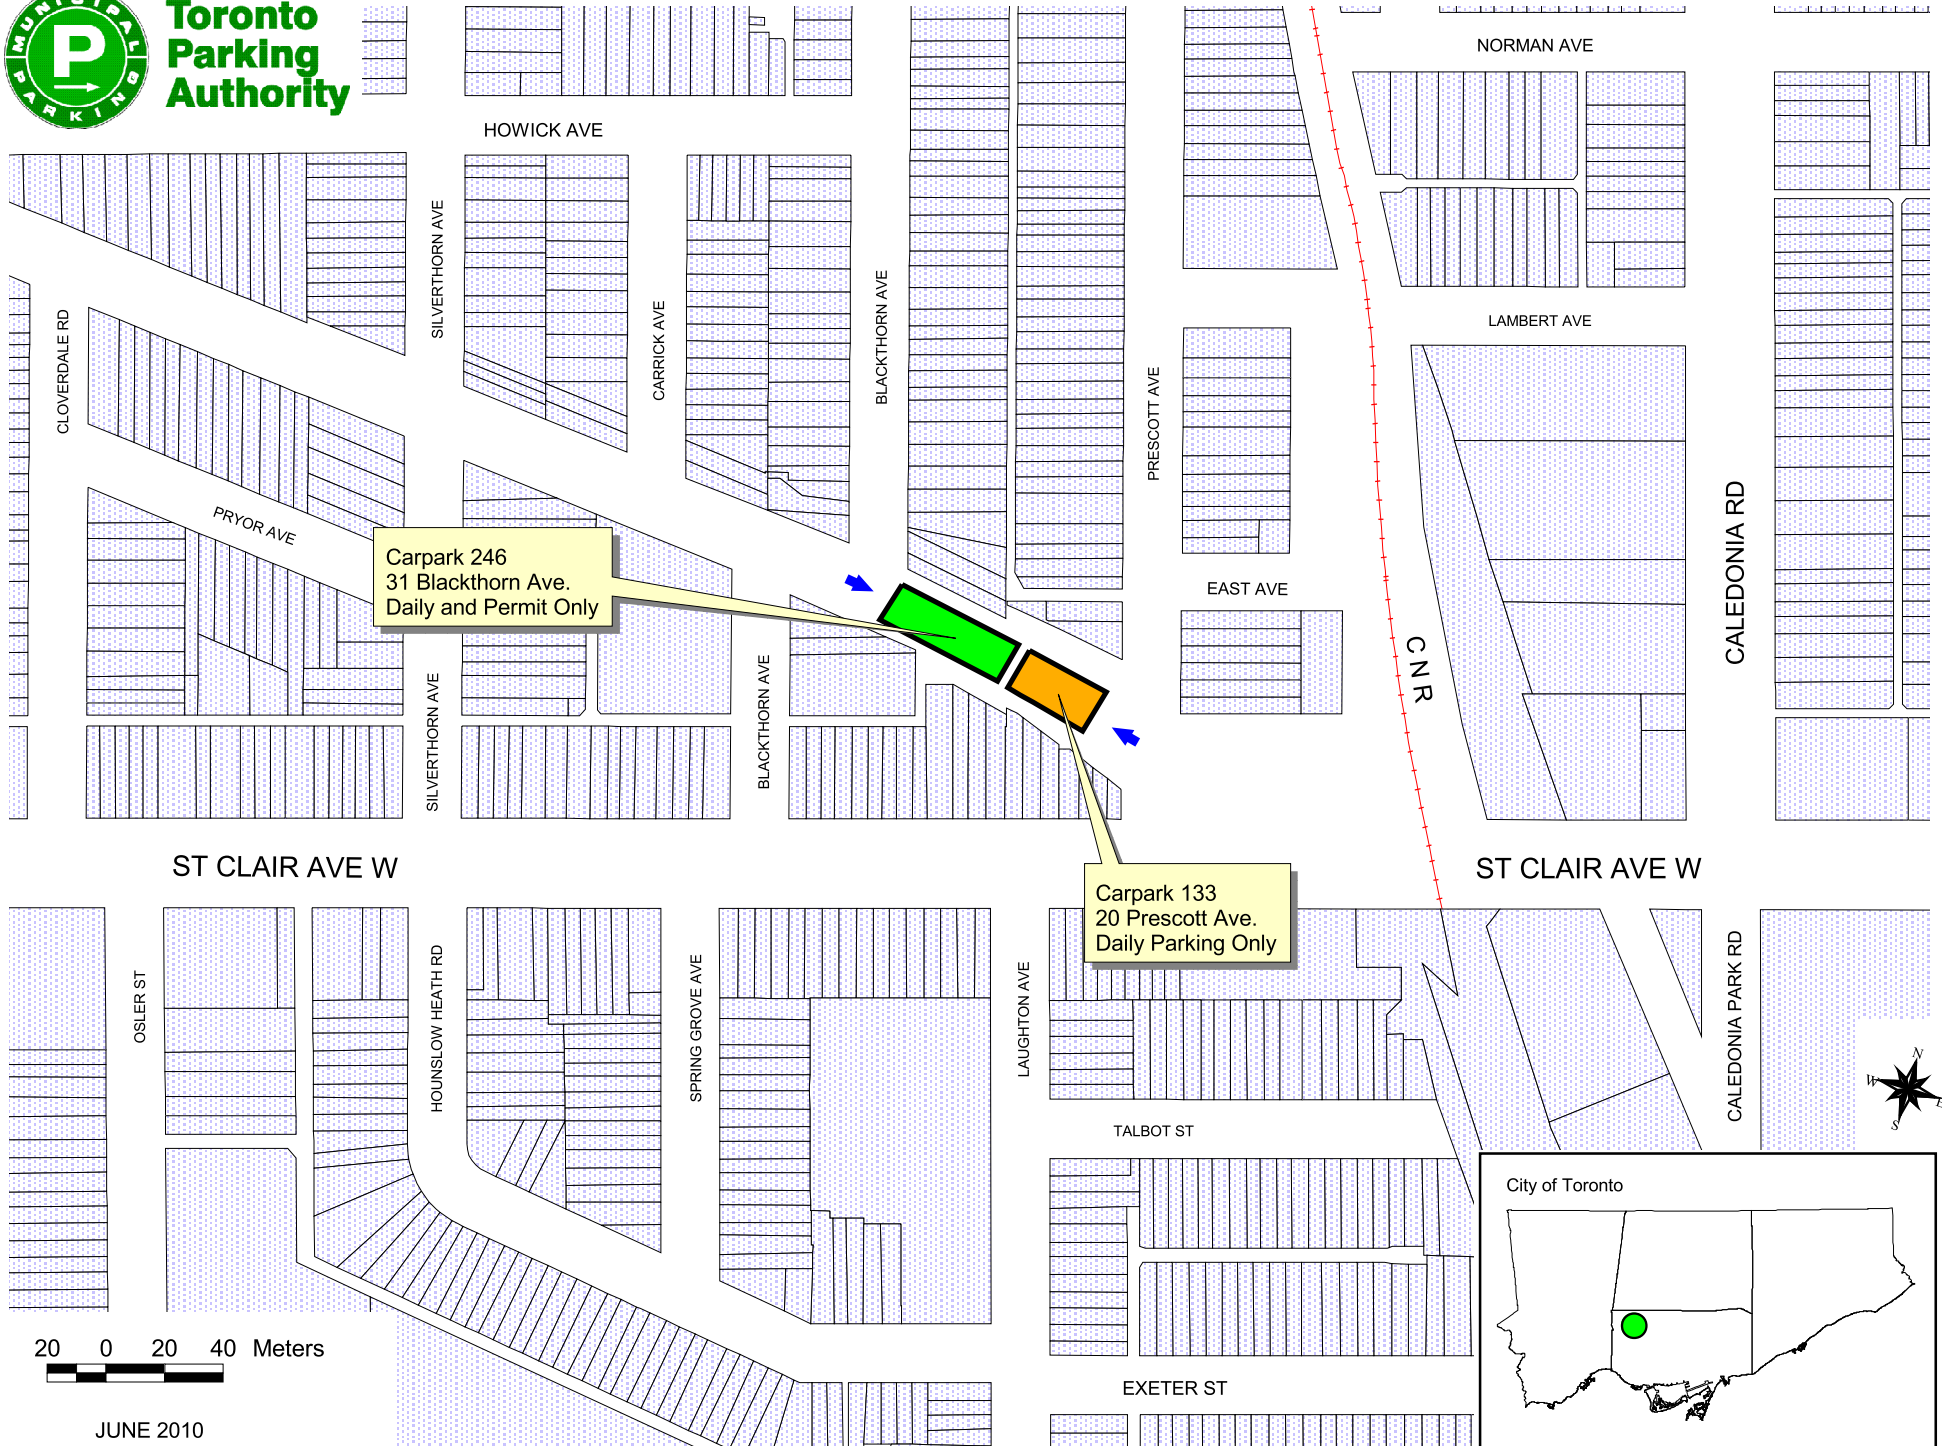

Toronto Parking Authority

Carpark 246
31 Blackthorn Ave.
Daily and Permit Only

Carpark 133
20 Prescott Ave.
Daily Parking Only

JUNE 2010