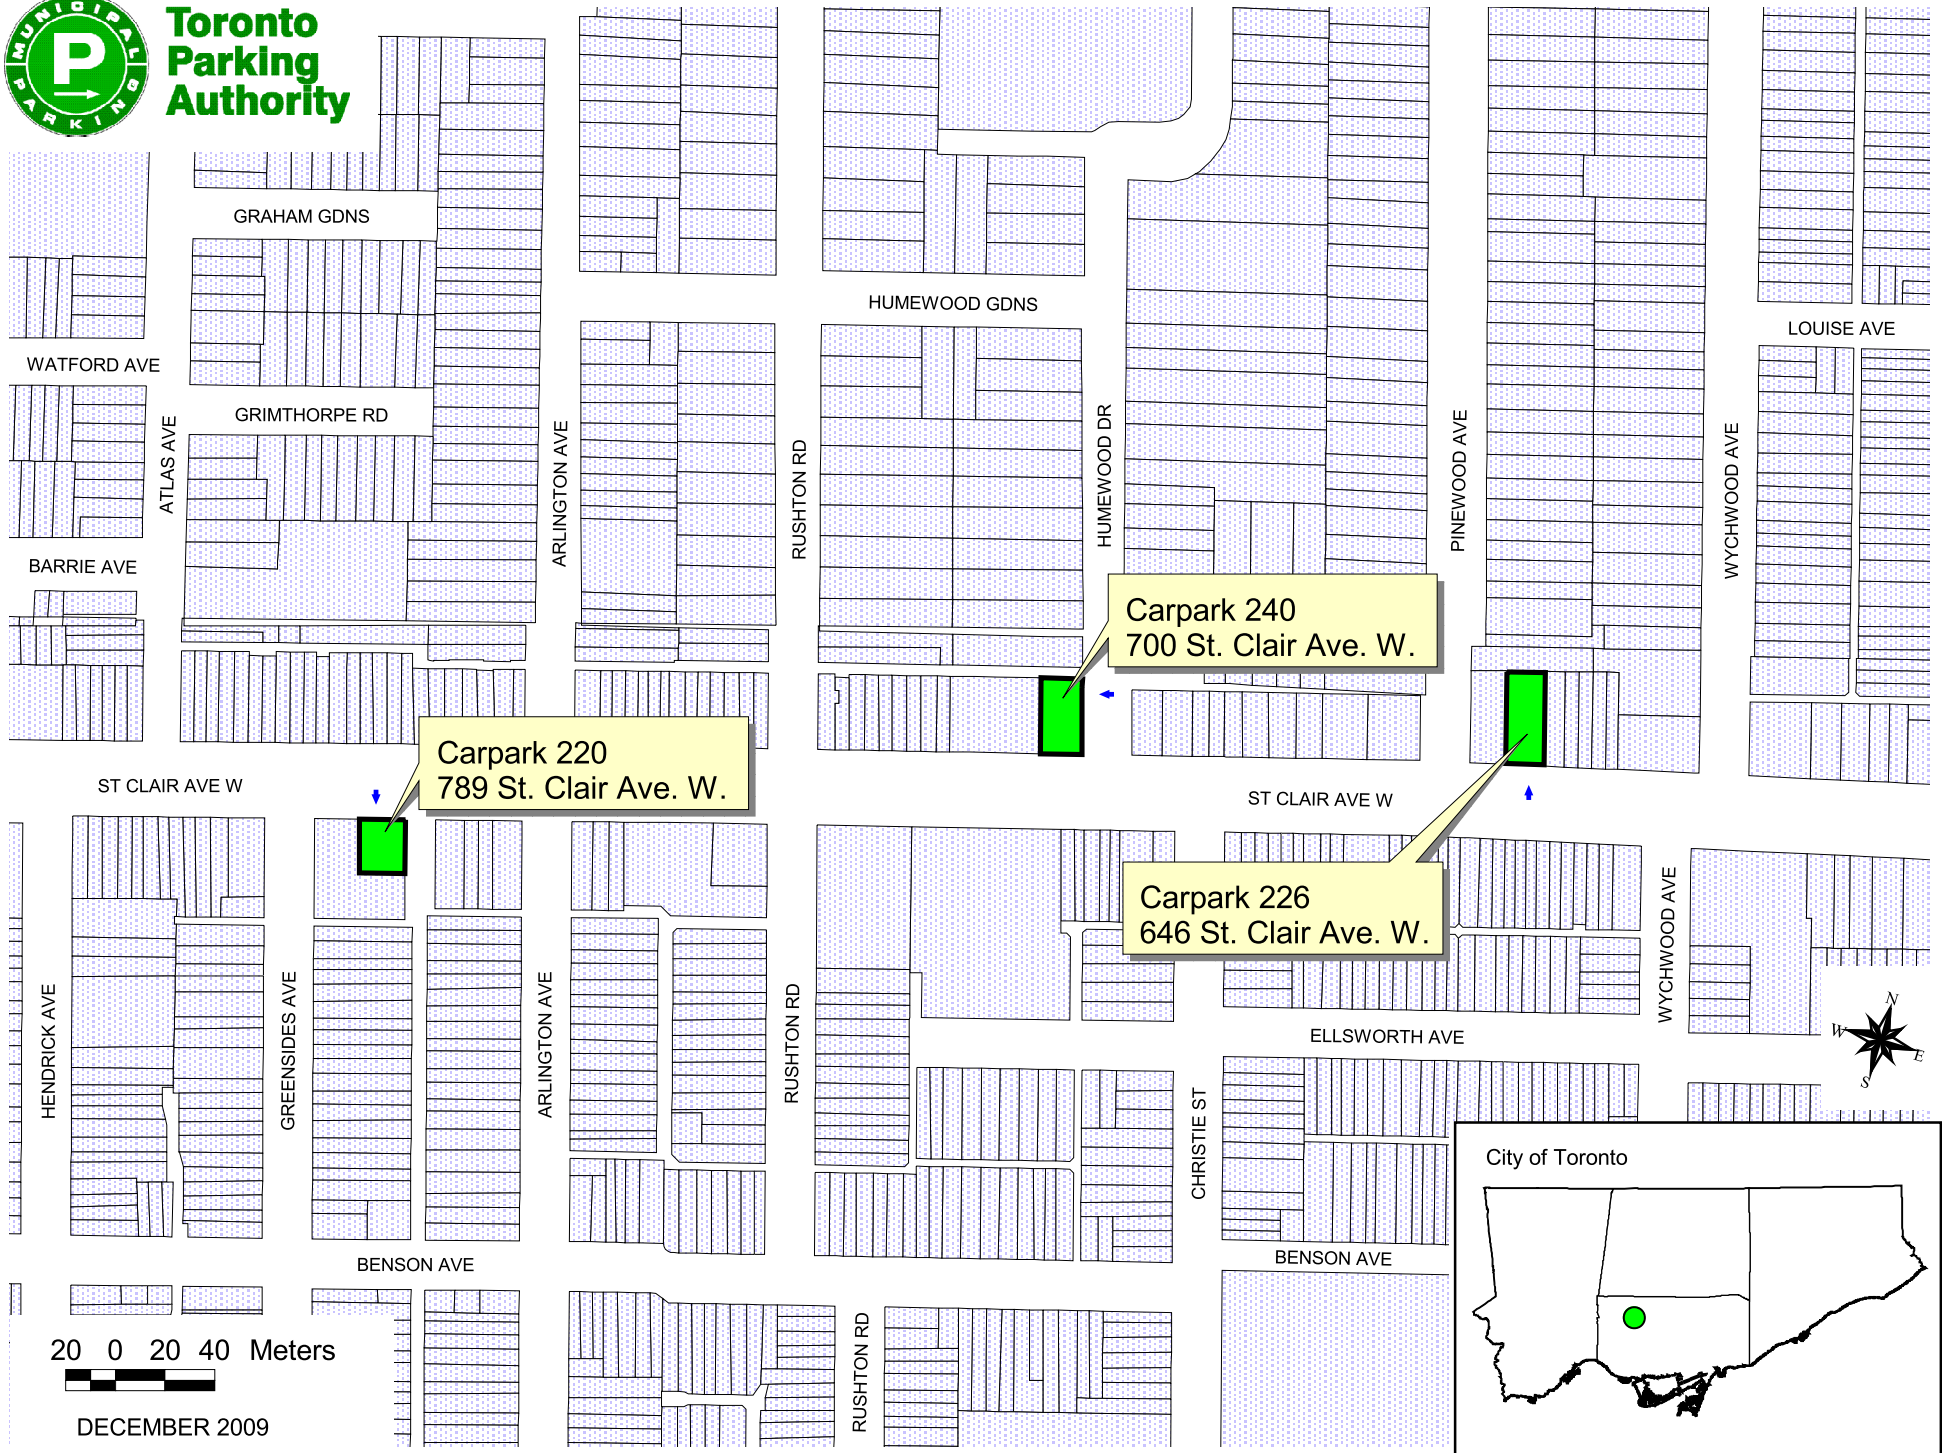

# Toronto Parking Authority

20 0 20 40 Meters

DECEMBER 2009