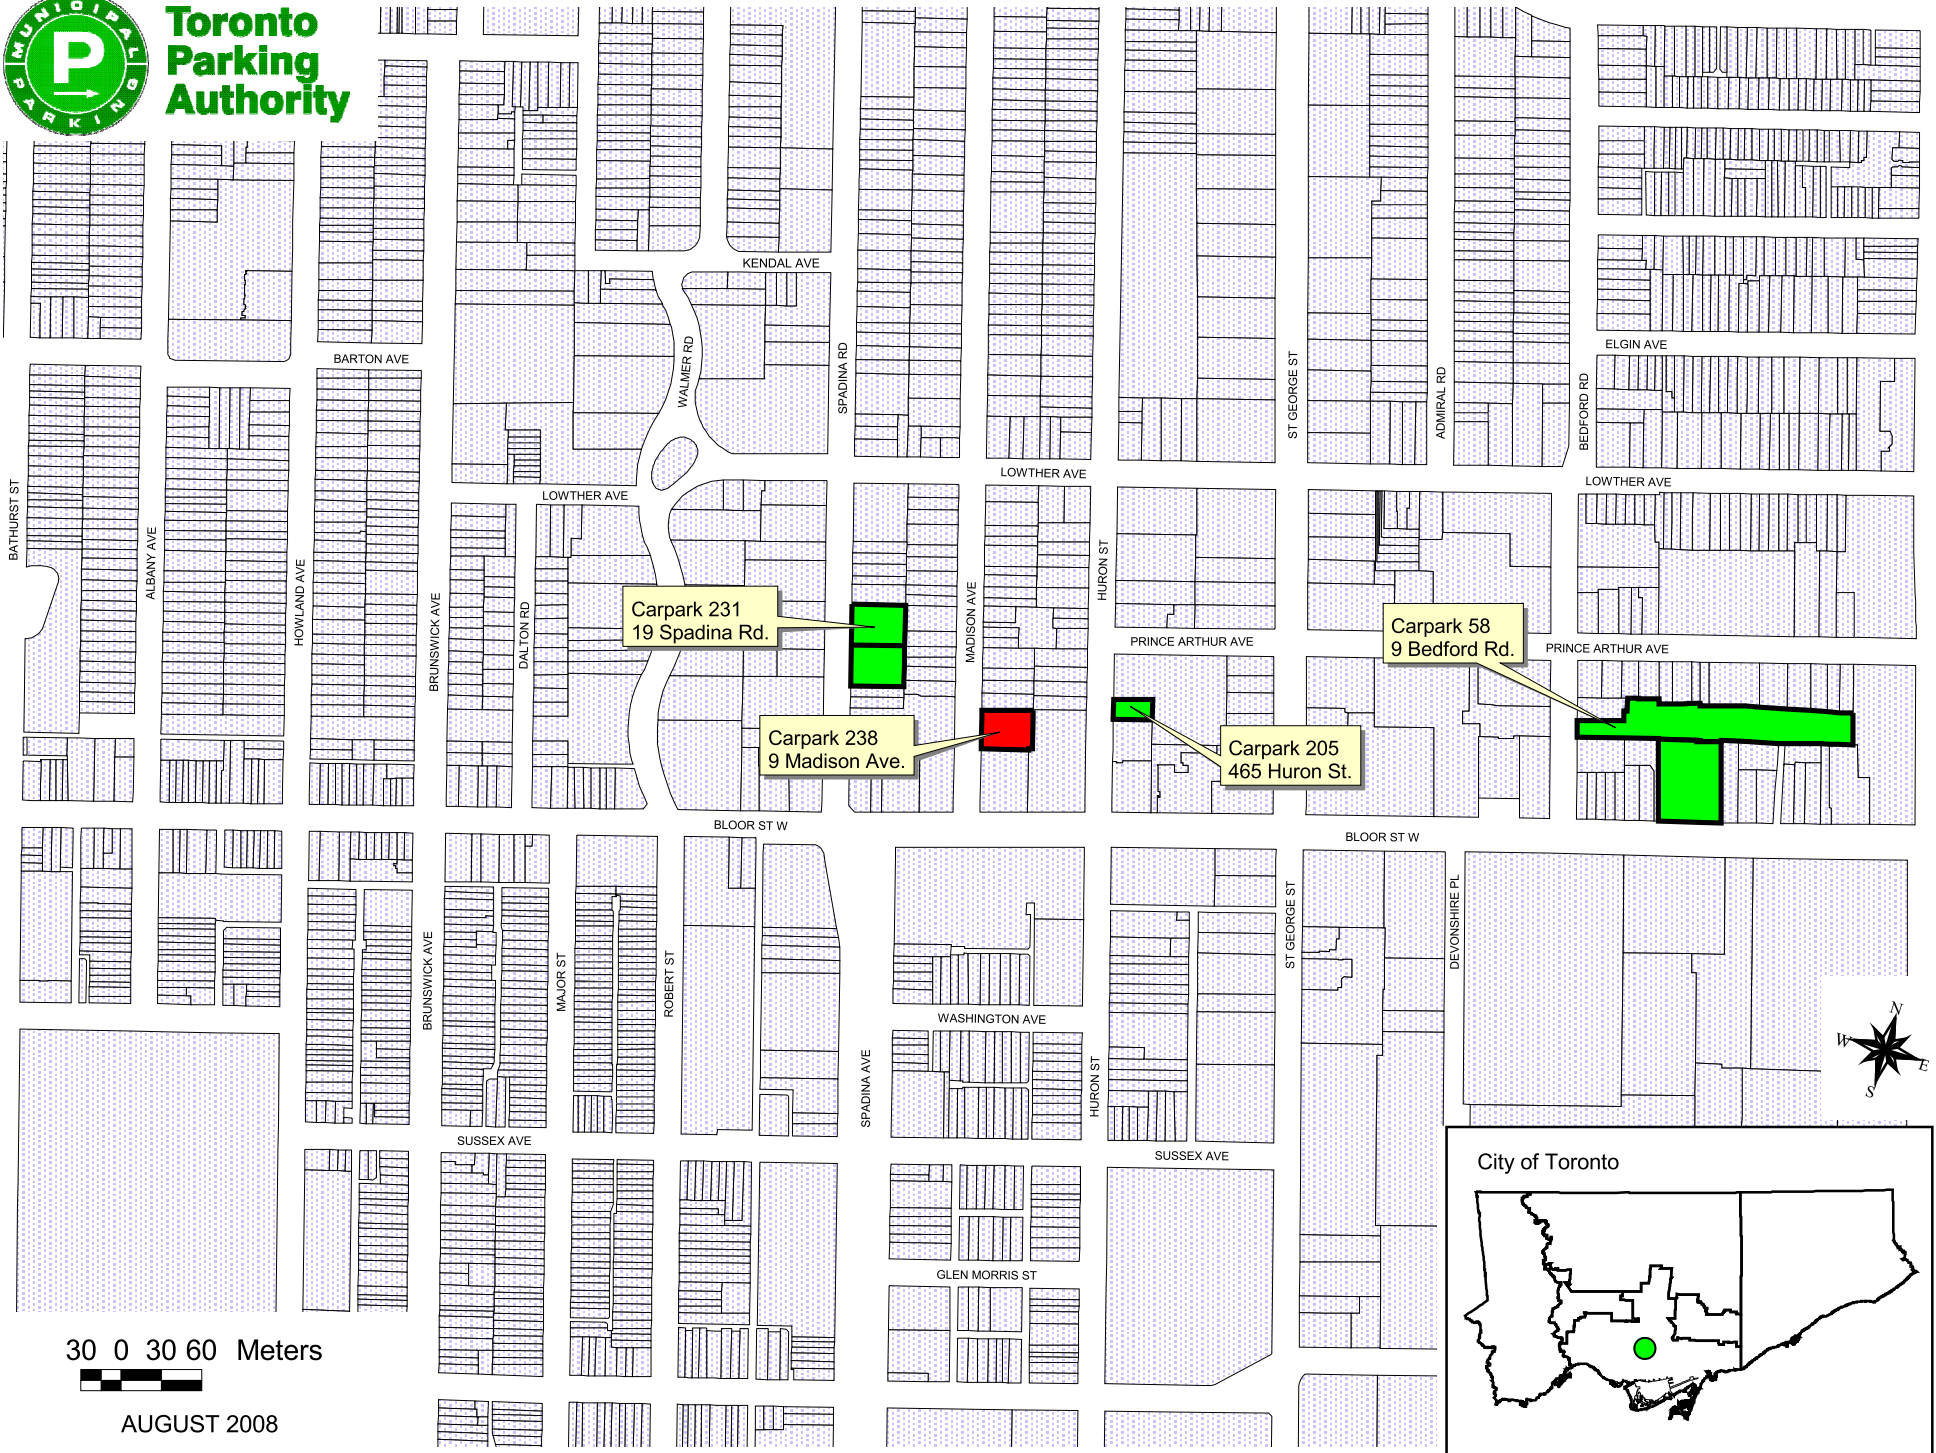

# Toronto Parking Authority

30 0 30 60 Meters

AUGUST 2008