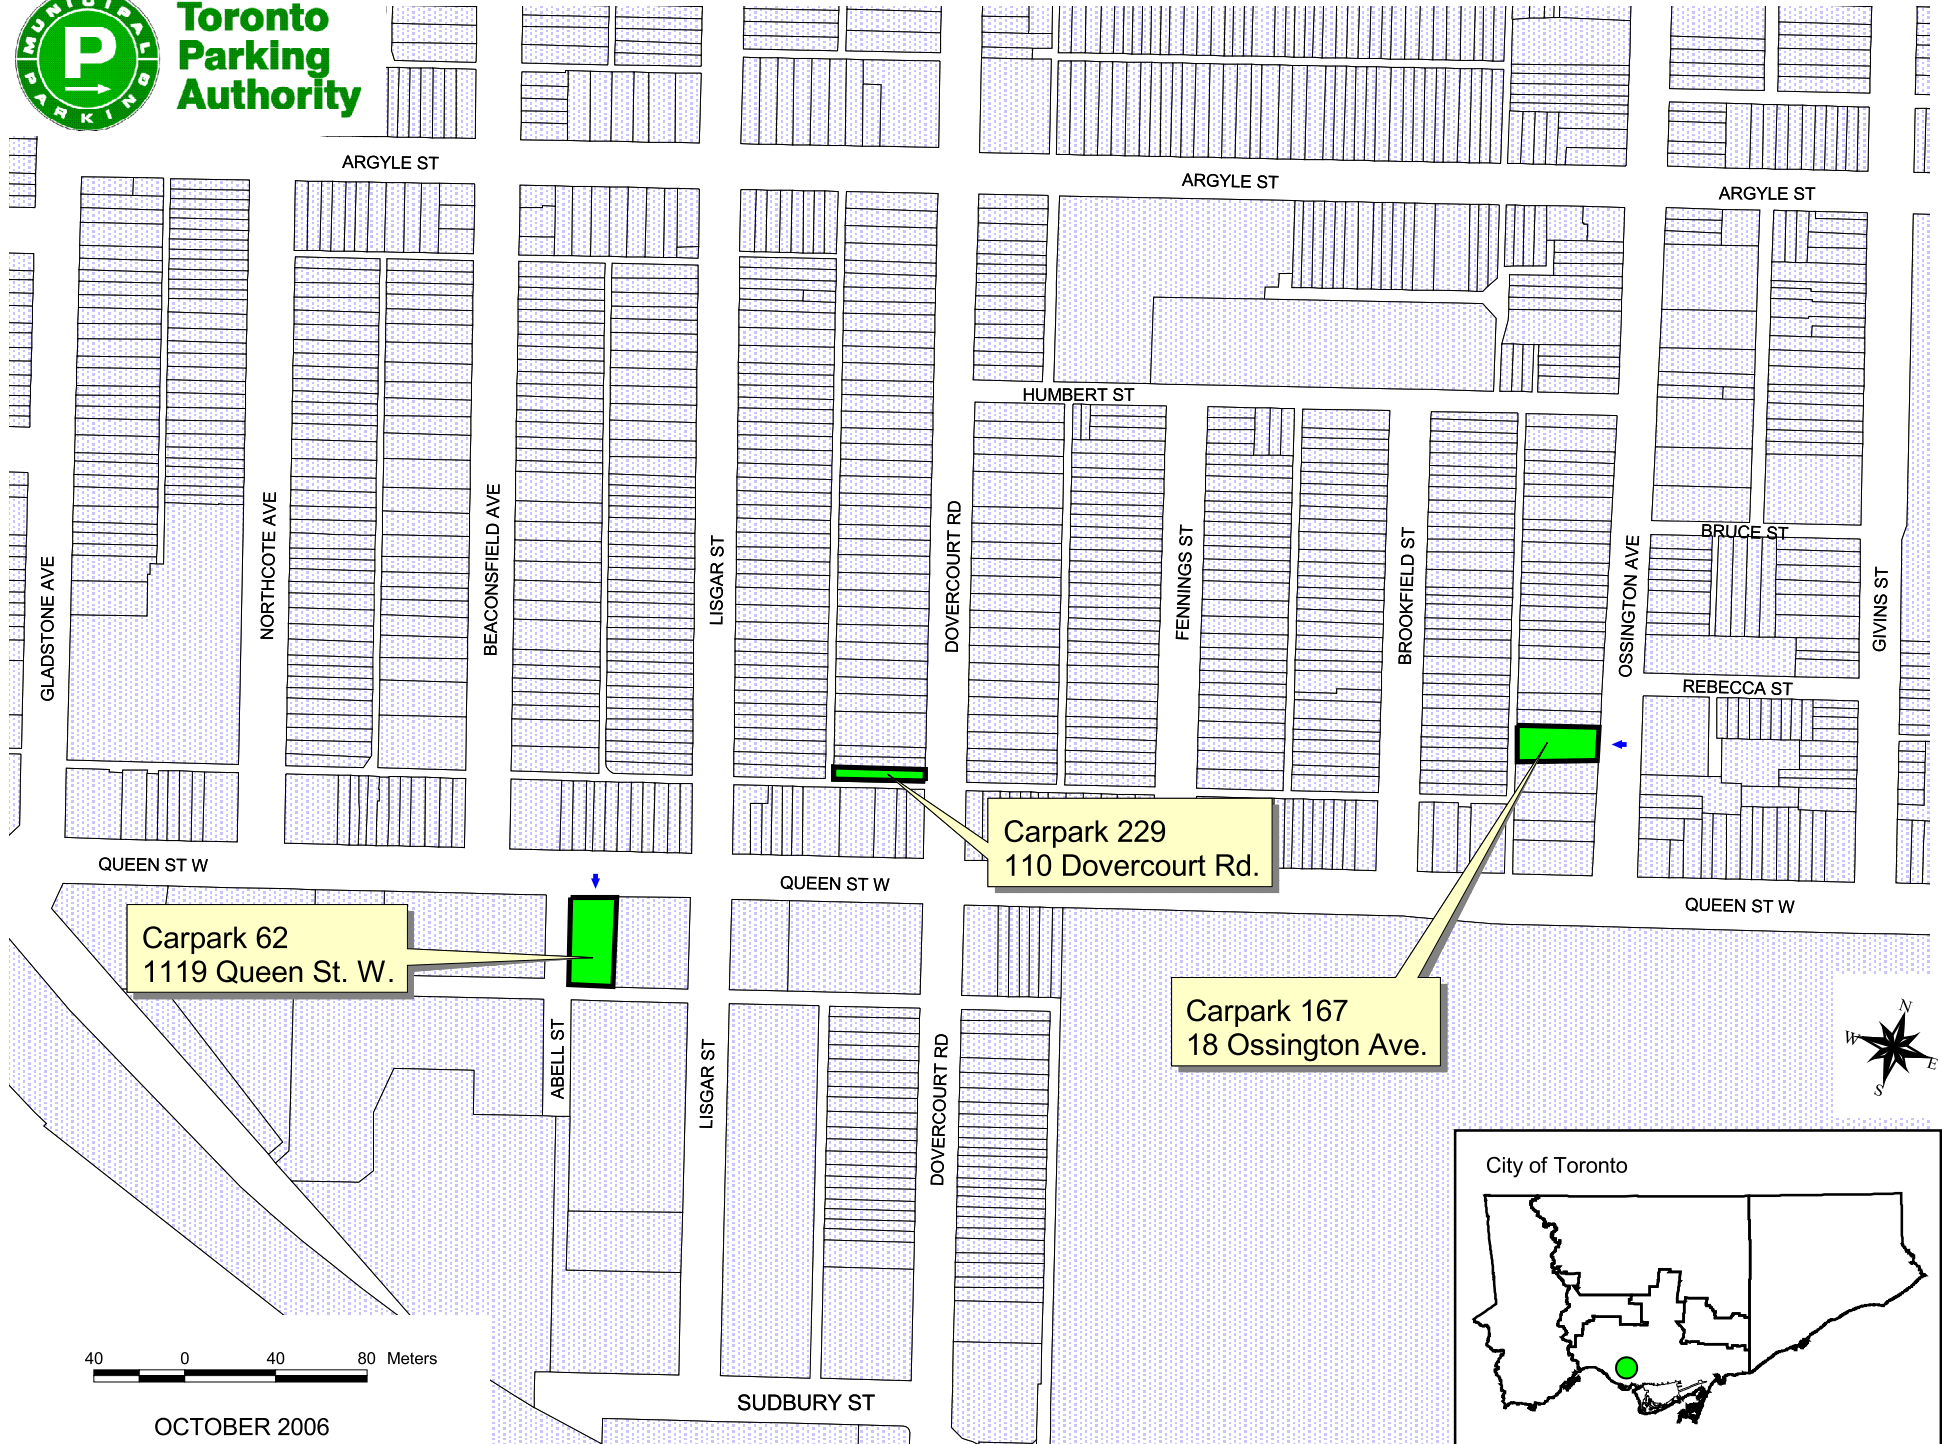

Toronto  
Parking  
Authority

Carpark 62  
1119 Queen St. W.

Carpark 229  
110 Dovercourt Rd.

Carpark 167  
18 Ossington Ave.

OCTOBER 2006