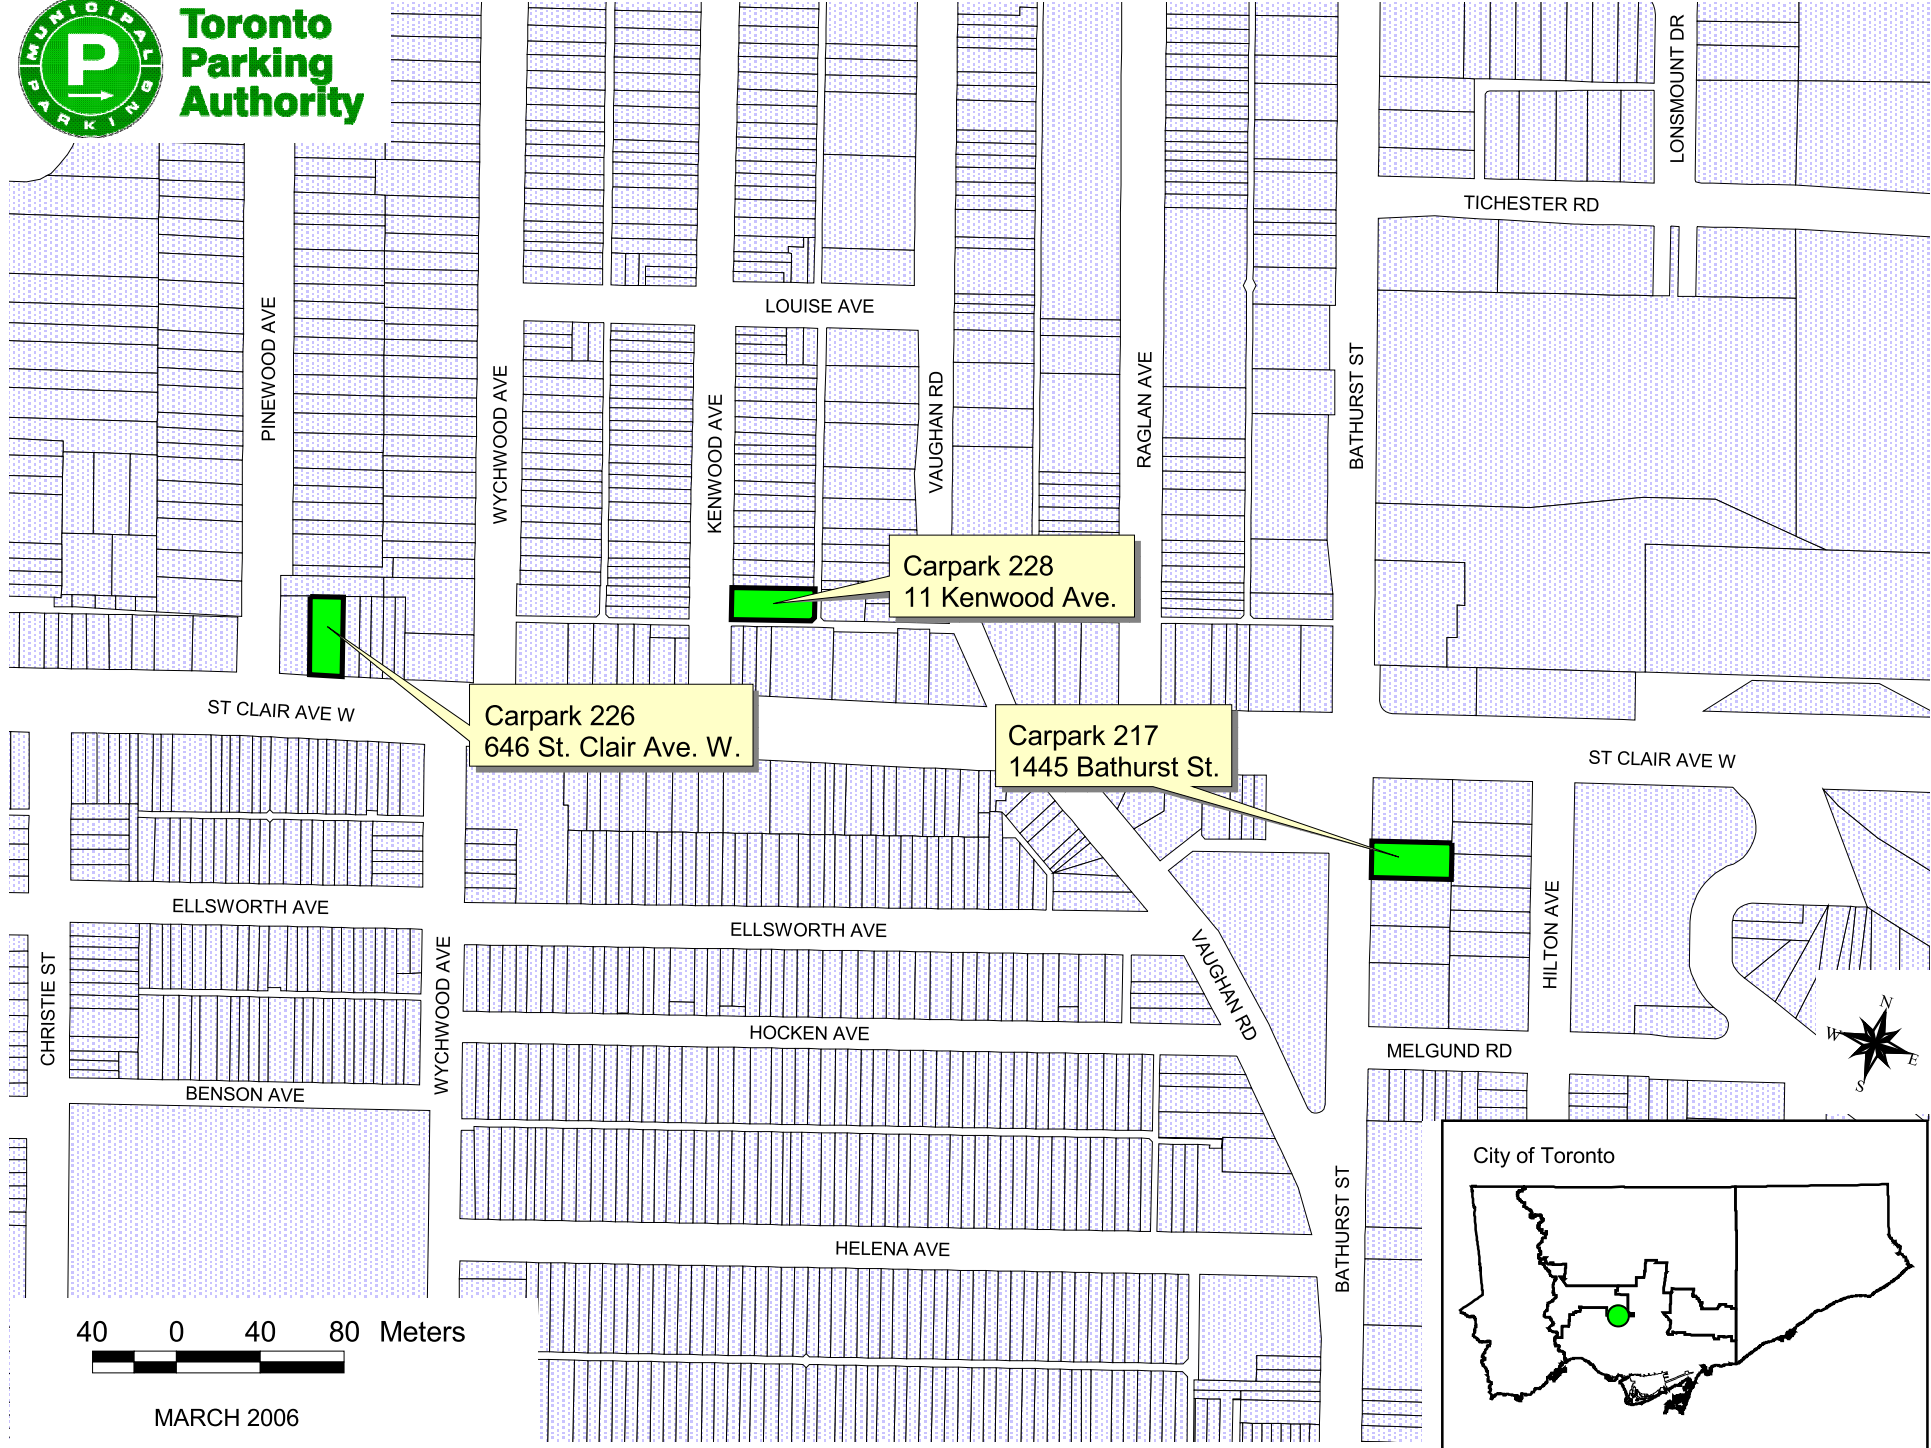

**Toronto  
Parking  
Authority**

Carpark 228  
11 Kenwood Ave.

Carpark 226  
646 St. Clair Ave. W.

Carpark 217  
1445 Bathurst St.

40 0 40 80 Meters

MARCH 2006