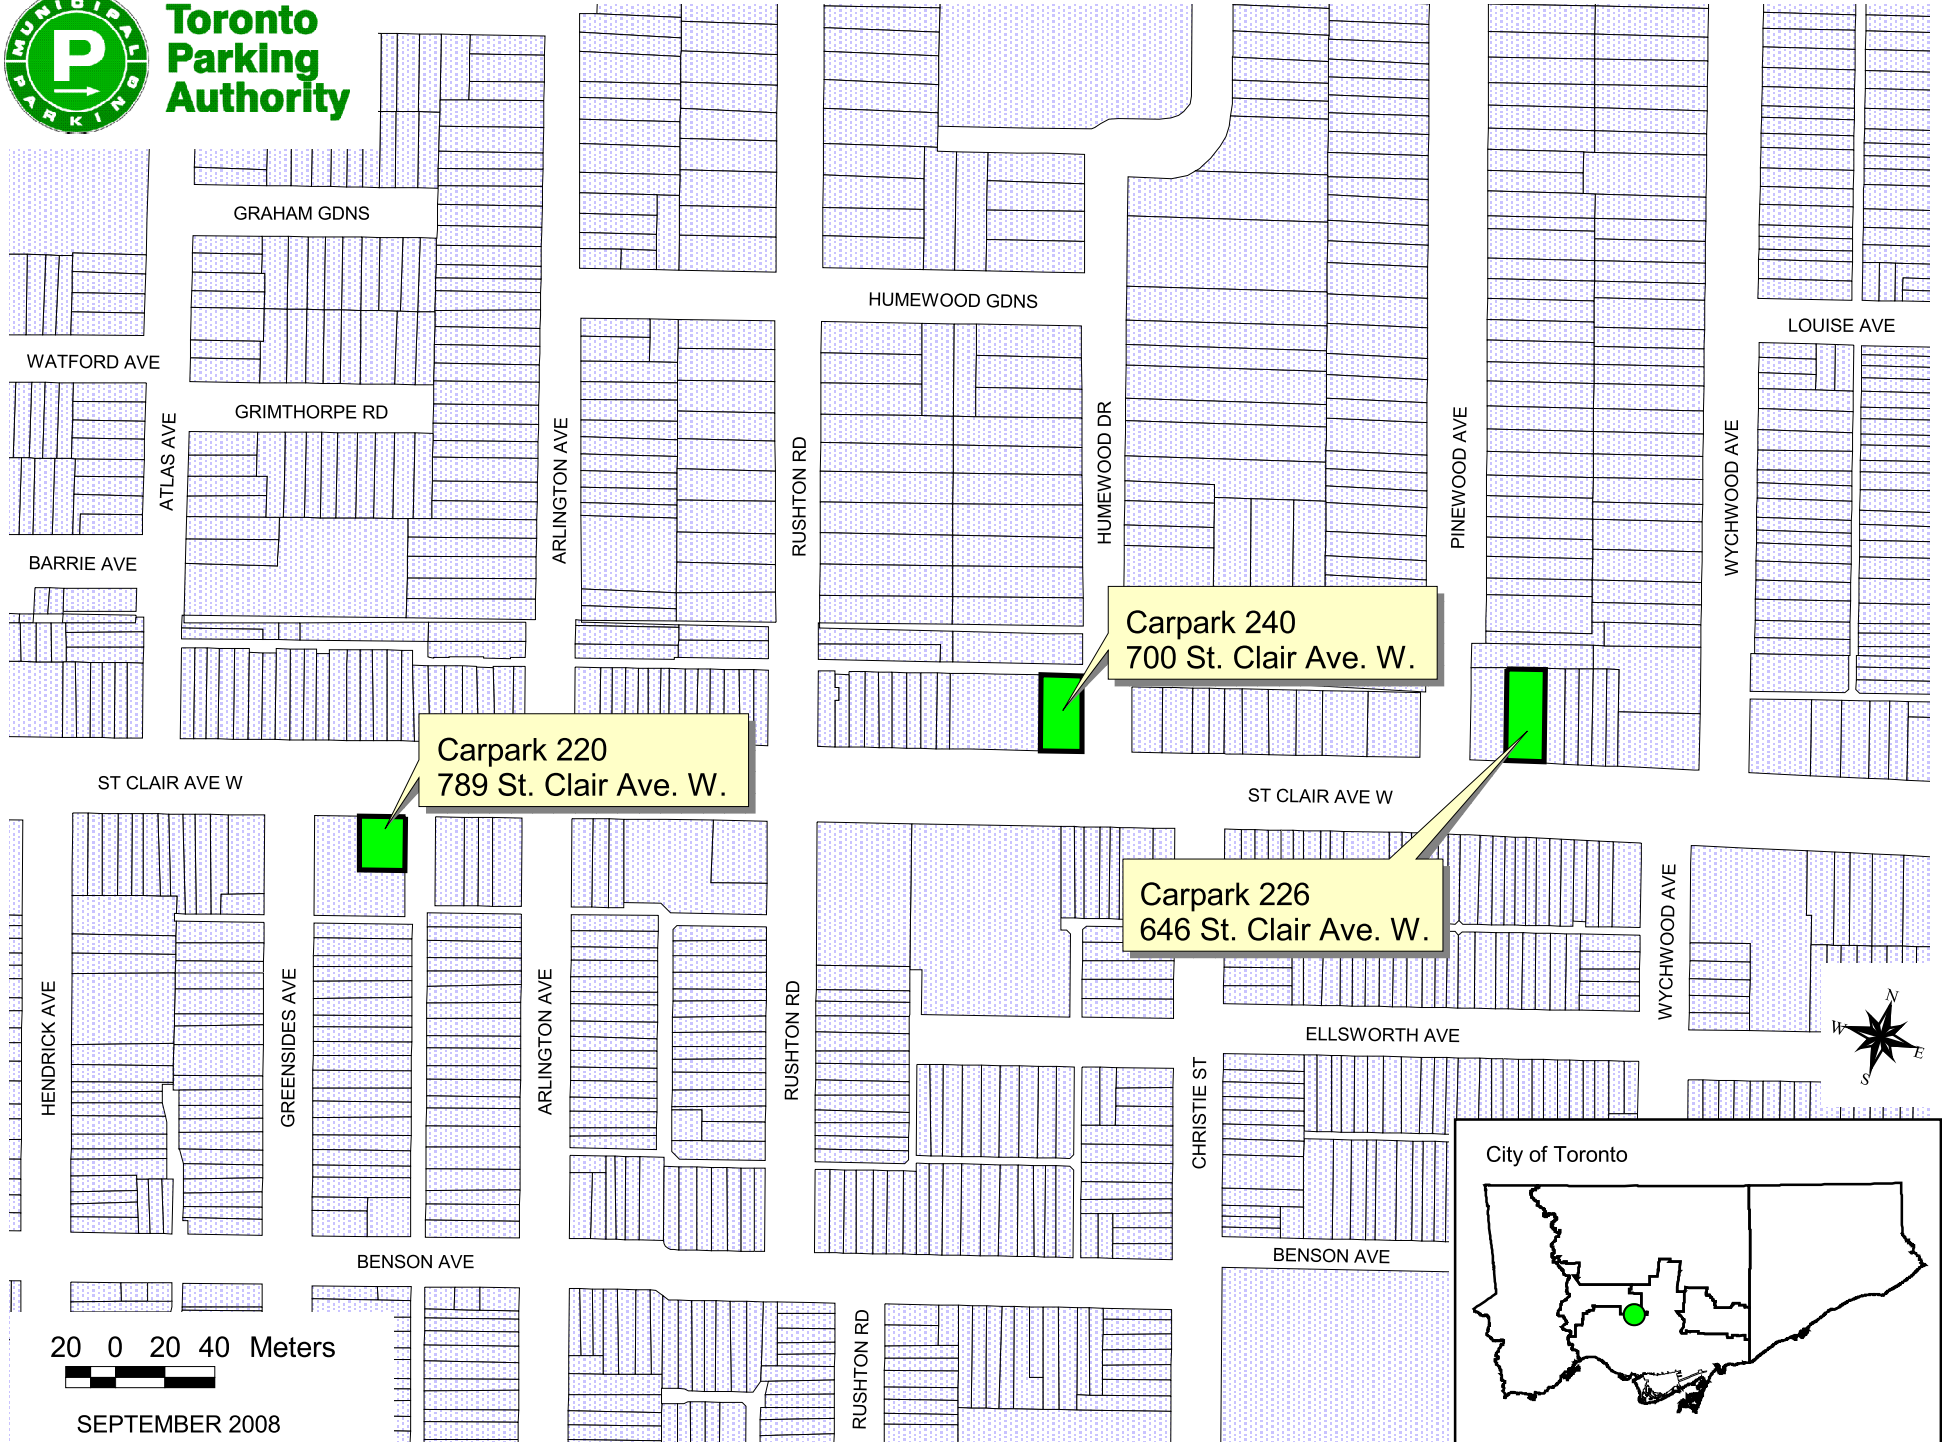

Toronto Parking Authority

20 0 20 40 Meters

SEPTEMBER 2008