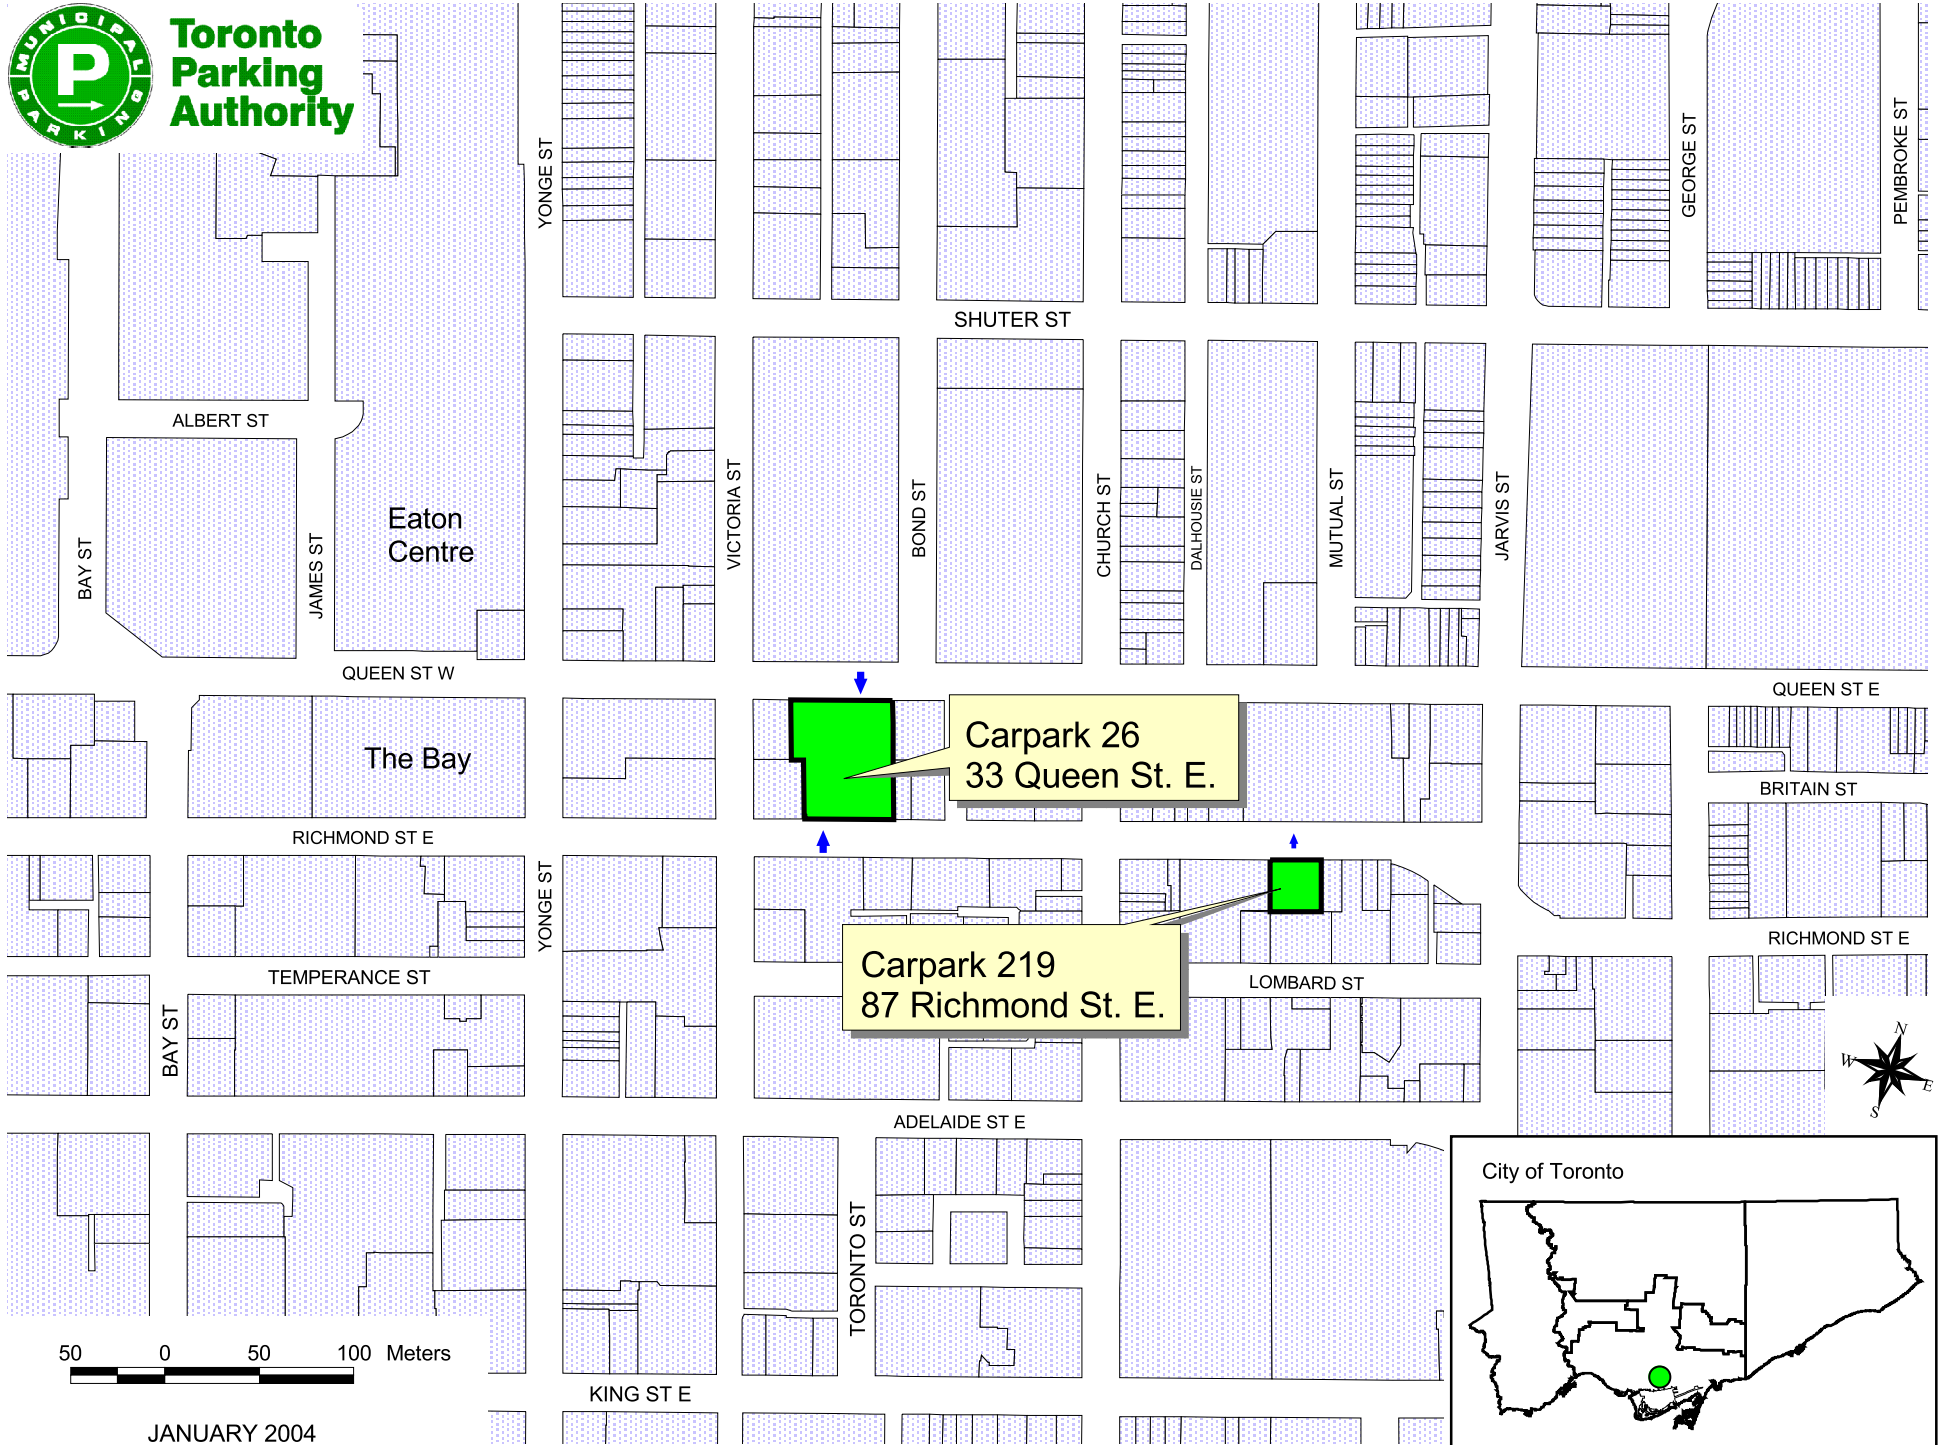

Toronto  
Parking  
Authority

Carpark 26  
33 Queen St. E.

Carpark 219  
87 Richmond St. E.

JANUARY 2004