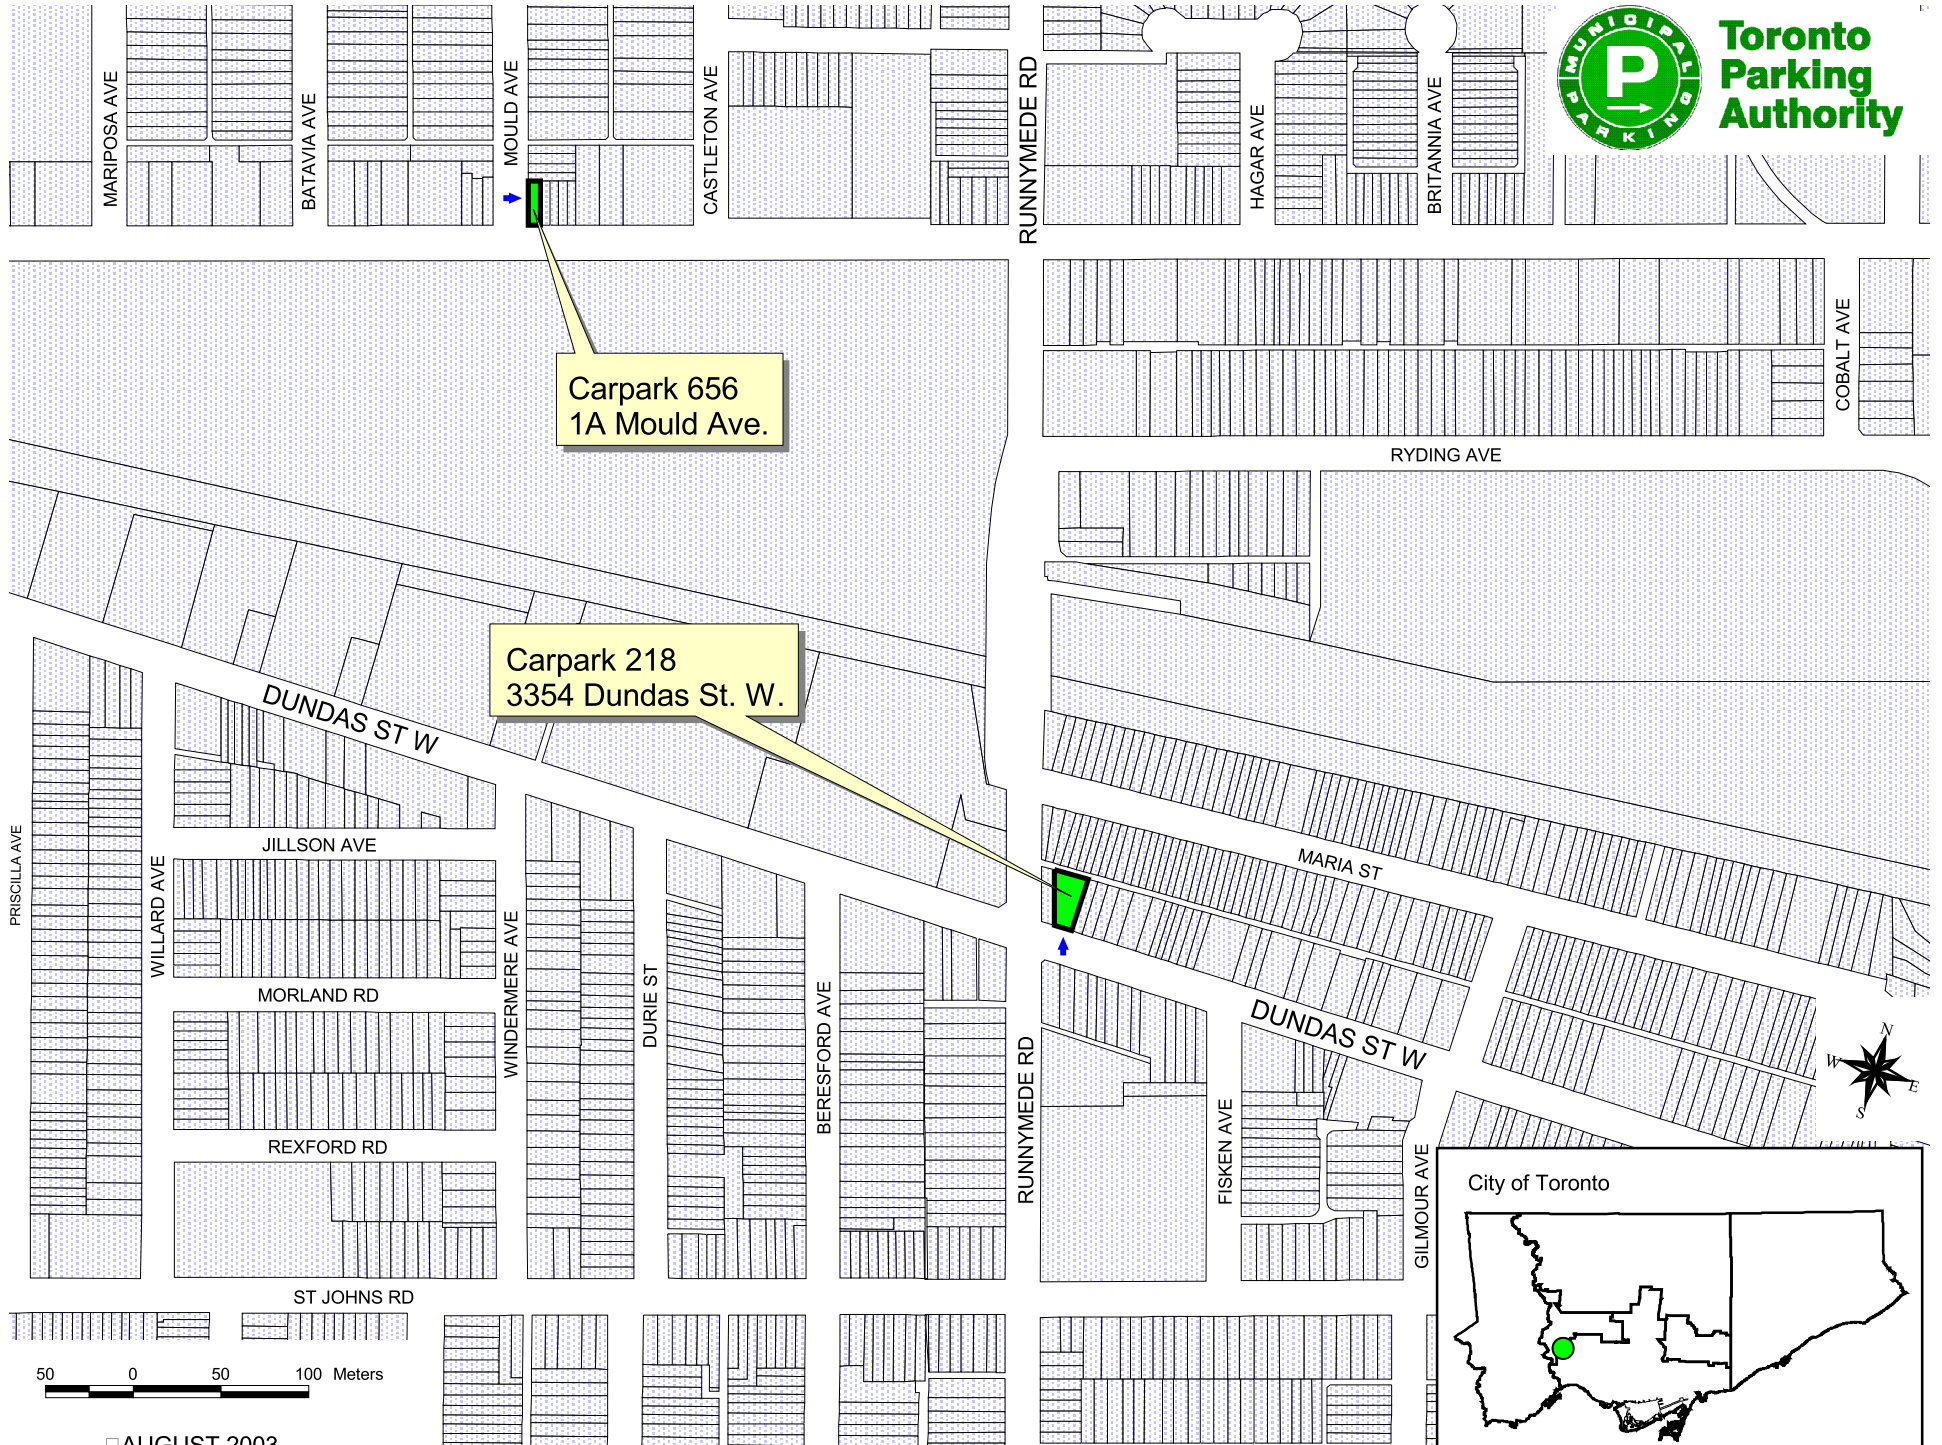

Toronto
Parking
Authority

Carpark 656
1A Mould Ave.

Carpark 218
3354 Dundas St. W.

□ AUGUST 2003