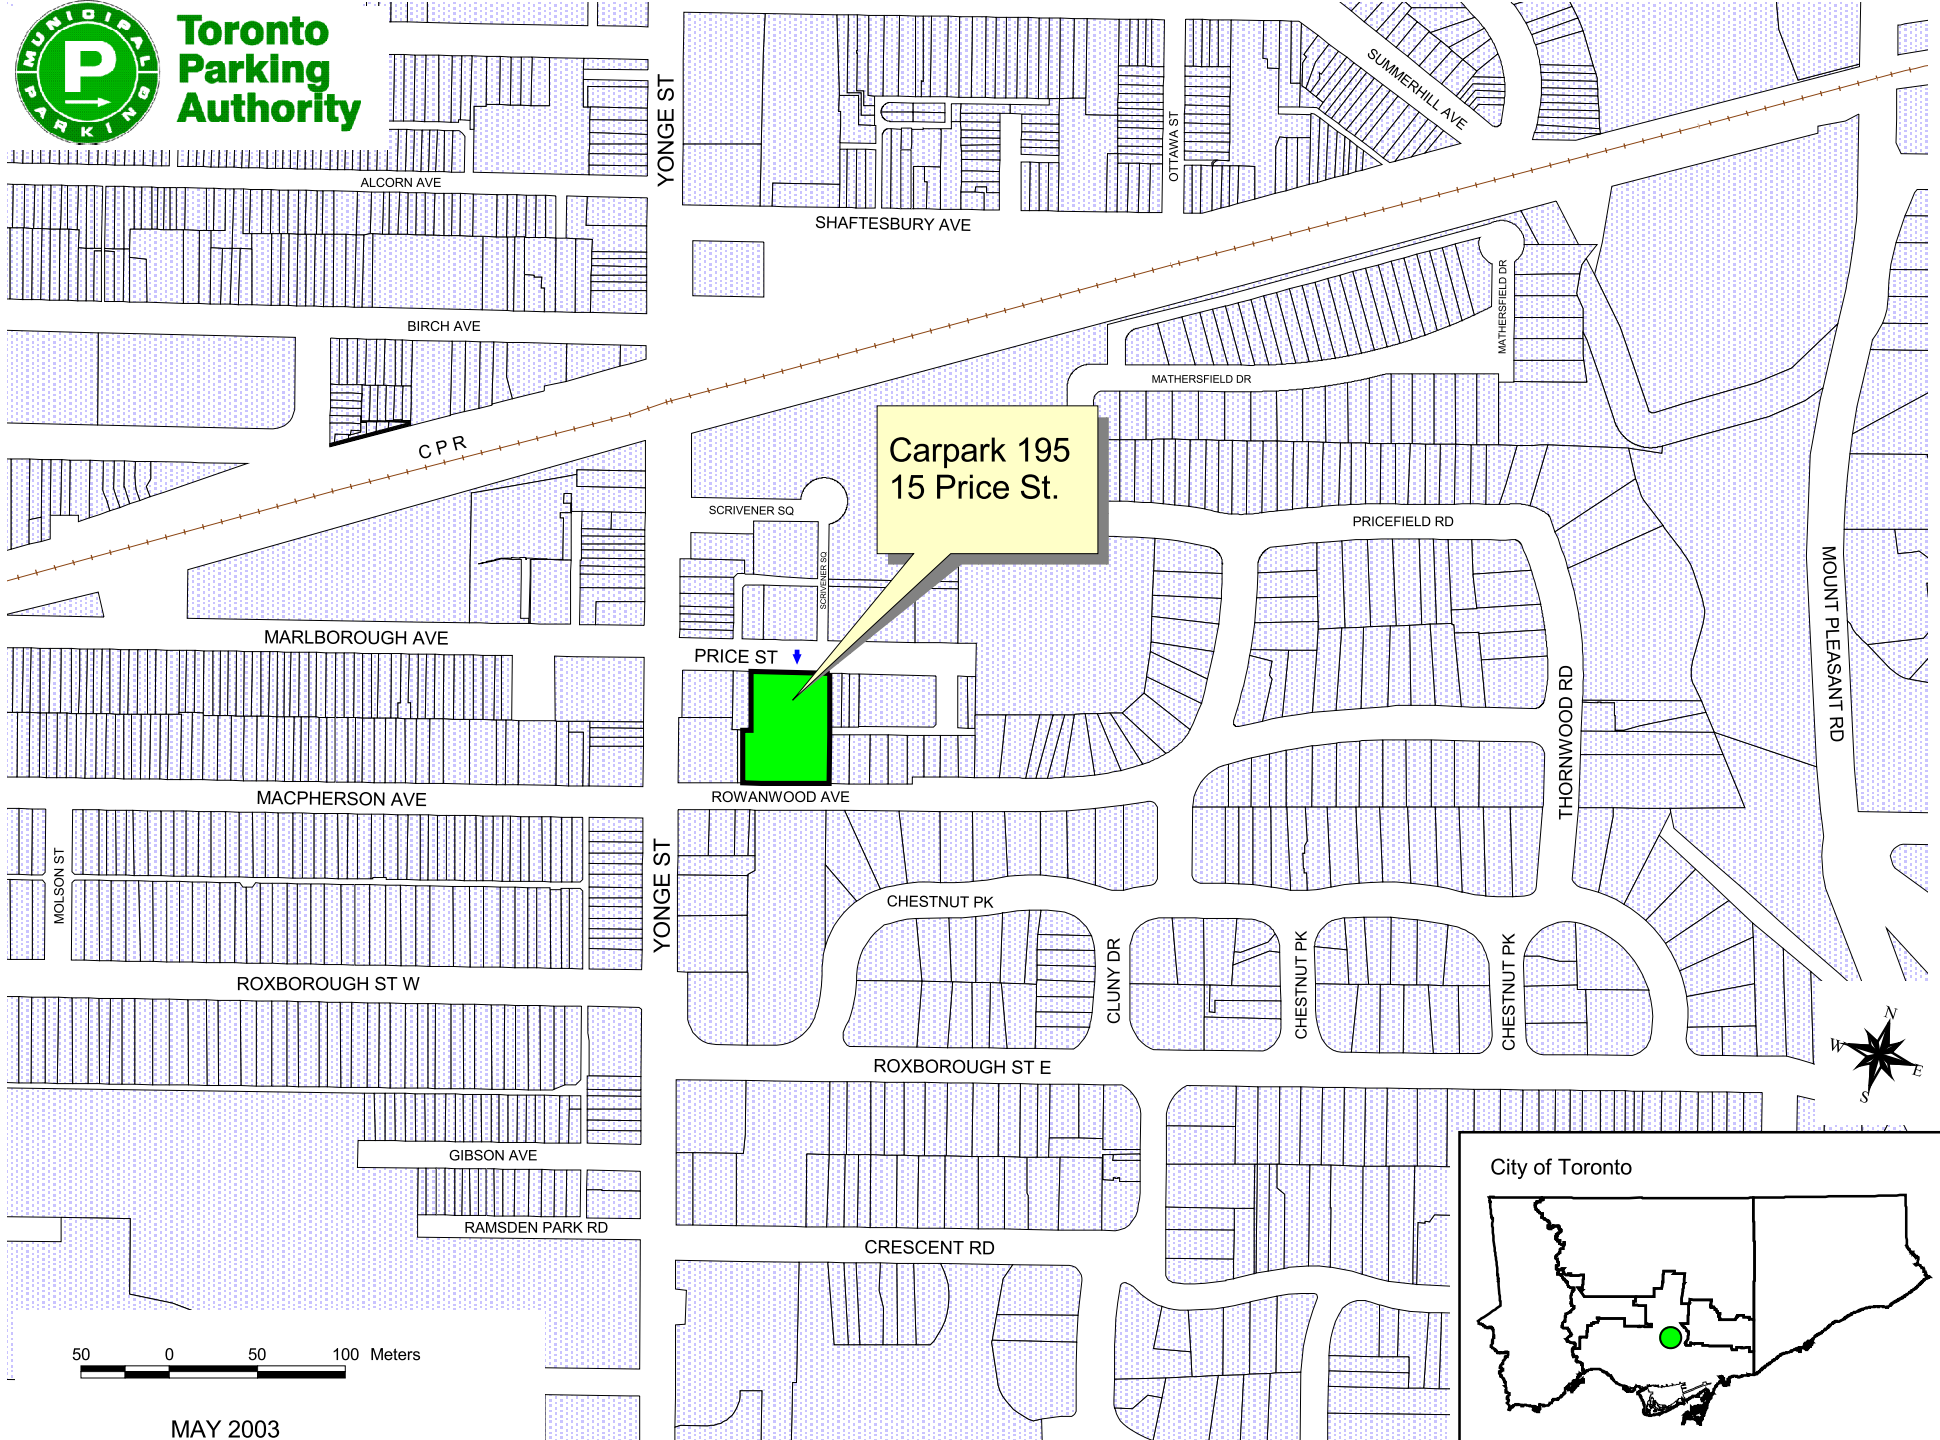

**Toronto
Parking
Authority**

**Carpark 195
15 Price St.**

PRICE ST

ROWANWOOD AVE

ROXBOROUGH ST E

CRESCENT RD

MARLBOROUGH AVE

MACPHERSON AVE

ROXBOROUGH ST W

GIBSON AVE

RAMSDEN PARK RD

ALCORN AVE

BIRCH AVE

CPR

YONGE ST

YONGE ST

SHAFTESBURY AVE

OTTAWA ST

SUMMERHILL AVE

MATHERSFIELD DR

MATHERSFIELD DR

PRICEFIELD RD

THORNWOOD RD

MOUNT PLEASANT RD