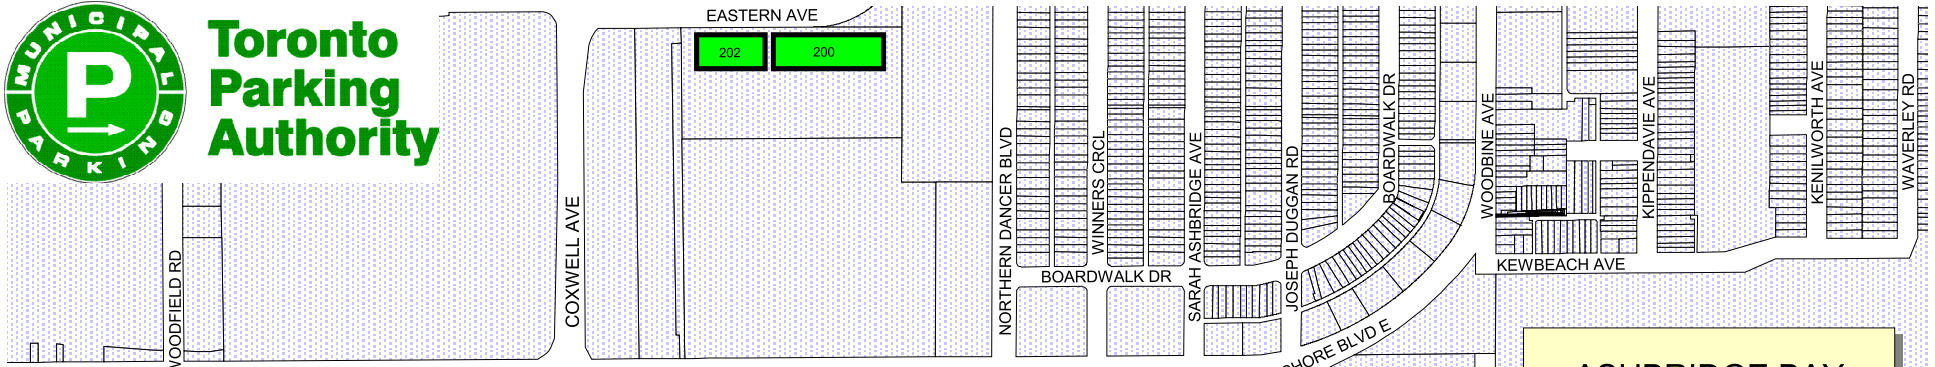

**Toronto
Parking
Authority**

LAKE SHORE BLVD E

**ASHBRIDGE BAY
WOODBINE BEACH
(OPEN SEASONAL)**

**Carpark 193
Woodbine Beach
1675 Lakeshore Blvd. E.
292 spaces**

**Carpark 194
20 Ashbridge Bay Park
270 space**