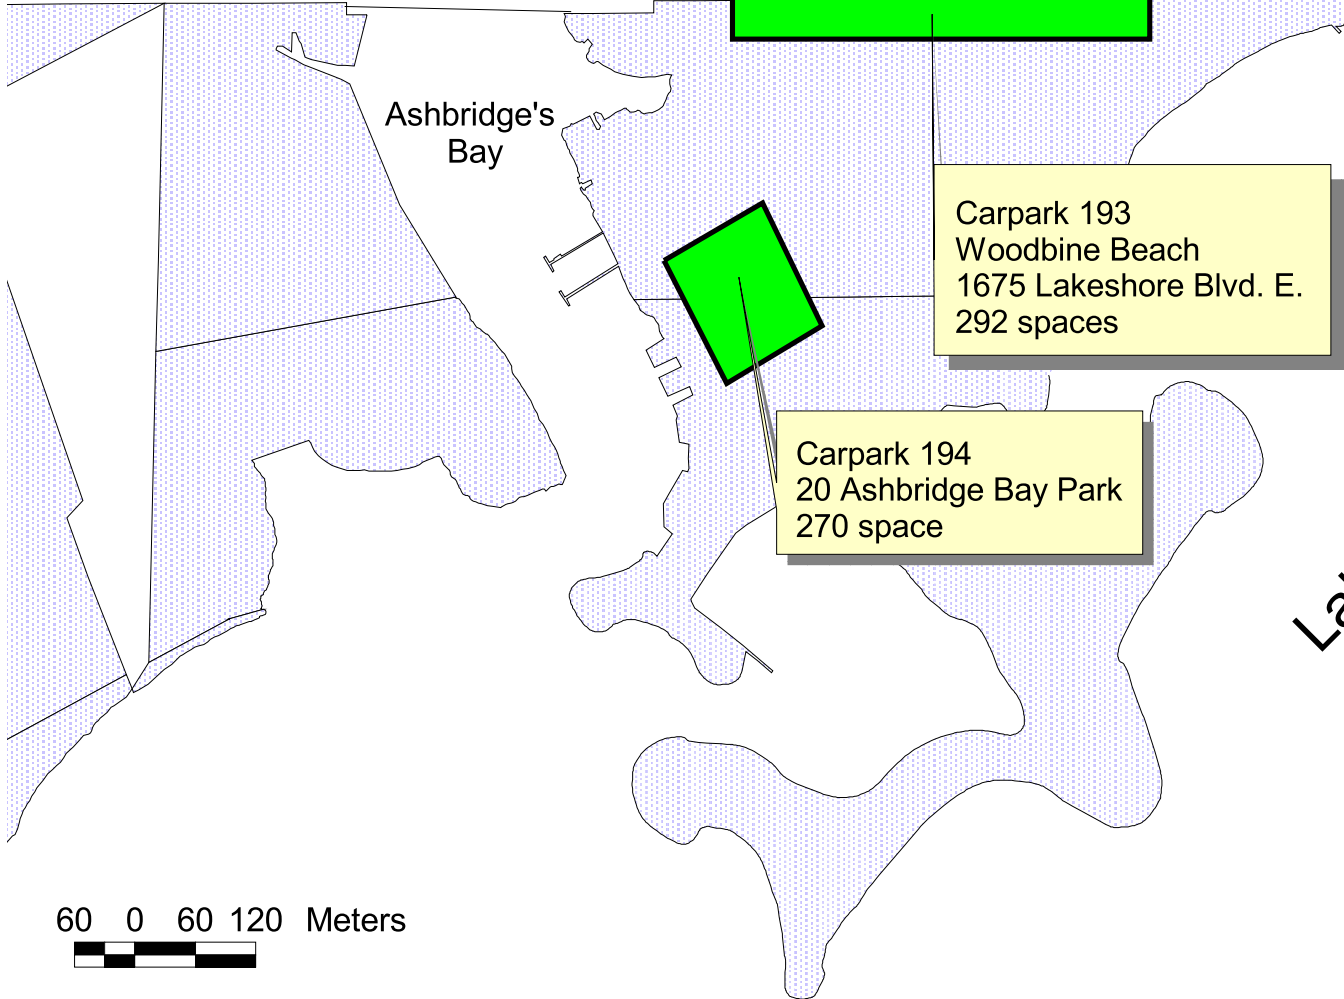

**Toronto
Parking
Authority**

LAKE SHORE BLVD E

**ASHBRIDGE BAY
WOODBINE BEACH
(OPEN SEASONAL)**

**Carpark 193
Woodbine Beach
1675 Lakeshore Blvd. E.
292 spaces**

**Carpark 194
20 Ashbridge Bay Park
270 space**

Lake Ontario

SEPTEMBER 2007