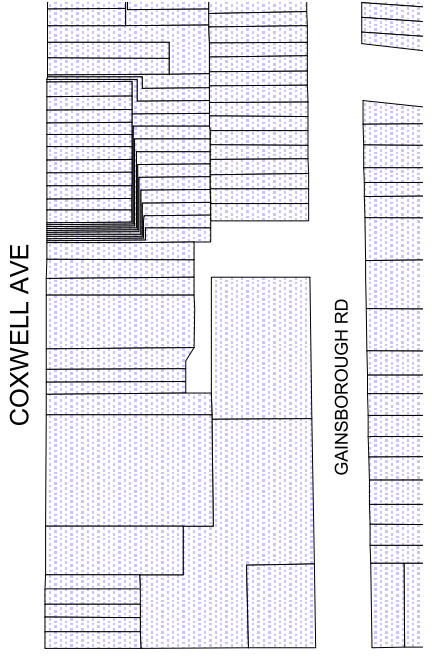

# Toronto Parking Authority

Carpark 174  
151 Hiawatha Rd.

Carpark 180  
268 Rhodes Ave.

JULY 2002