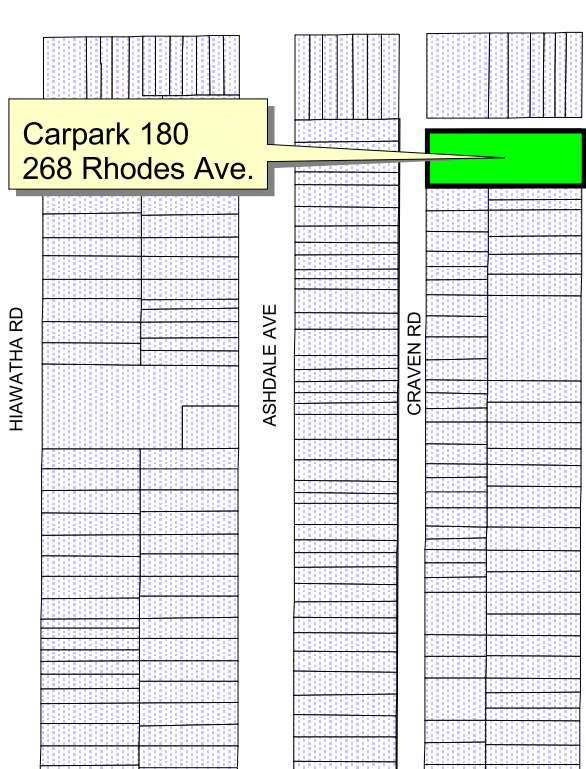

# Toronto Parking Authority

Carpark 174  
151 Hiawatha Rd.

Carpark 180  
268 Rhodes Ave.

JULY 2002