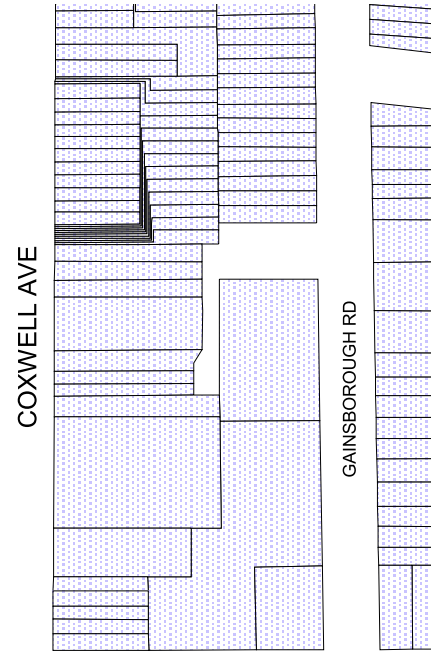

Toronto Parking Authority

Carpark 174
151 Hiawatha Rd.

Carpark 180
268 Rhodes Ave.

JULY 2002