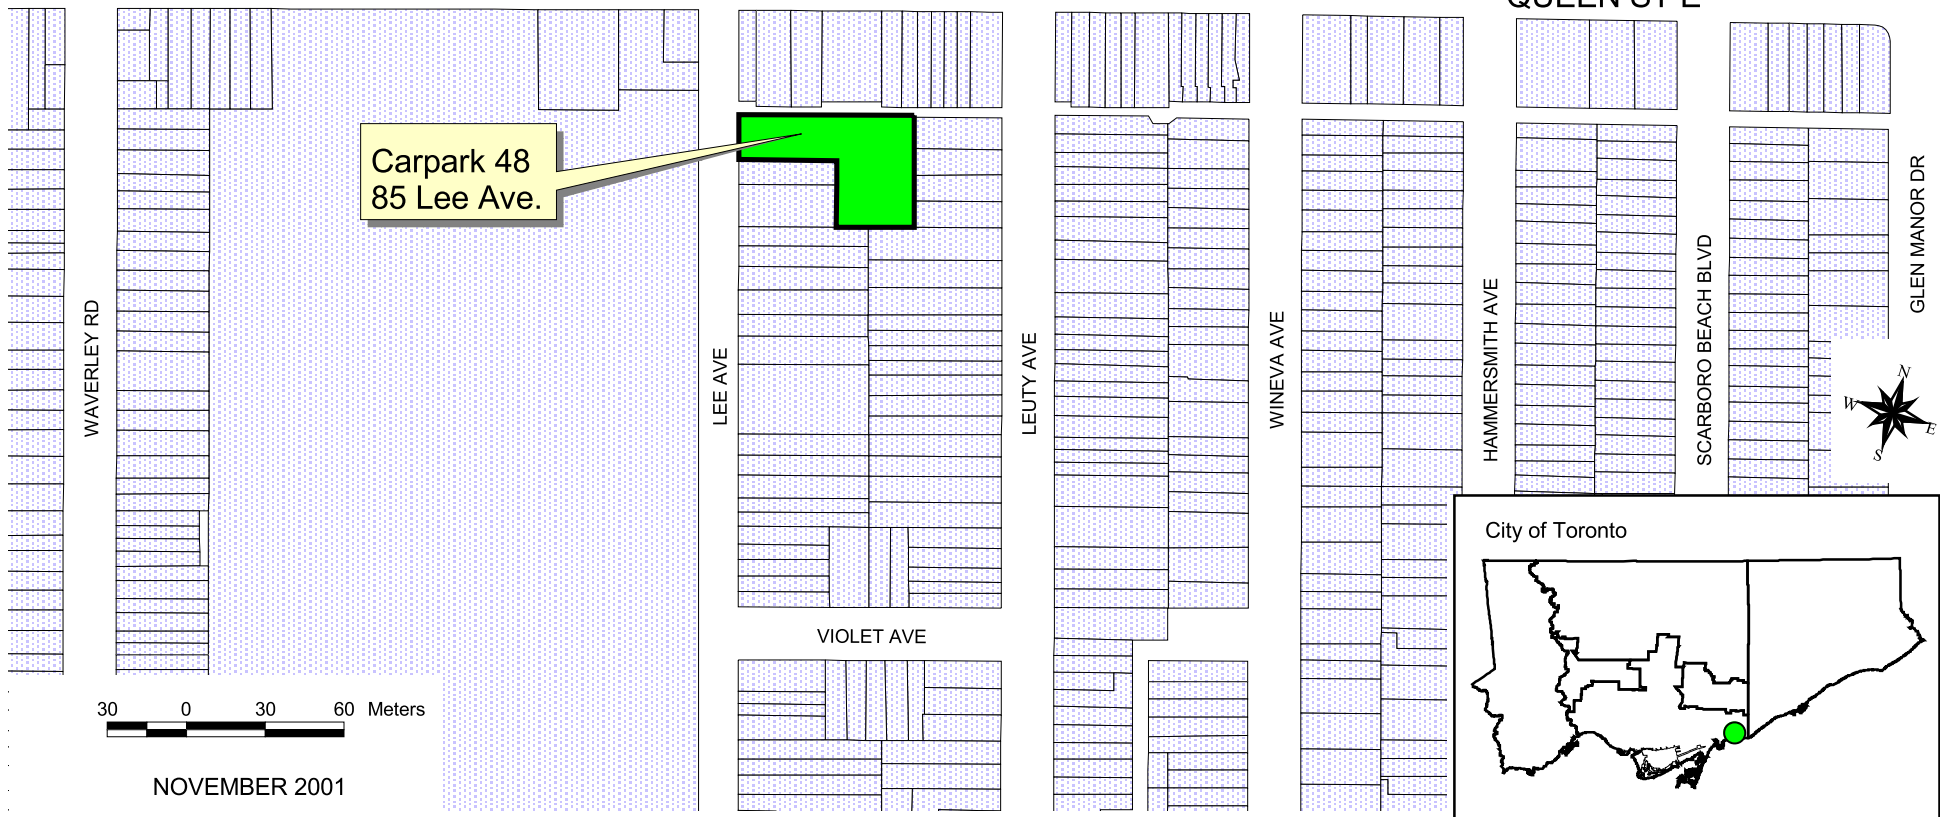

**Toronto  
Parking  
Authority**

Carpark 170  
117 Hammersmith Ave.

Carpark 48  
85 Lee Ave.

NOVEMBER 2001