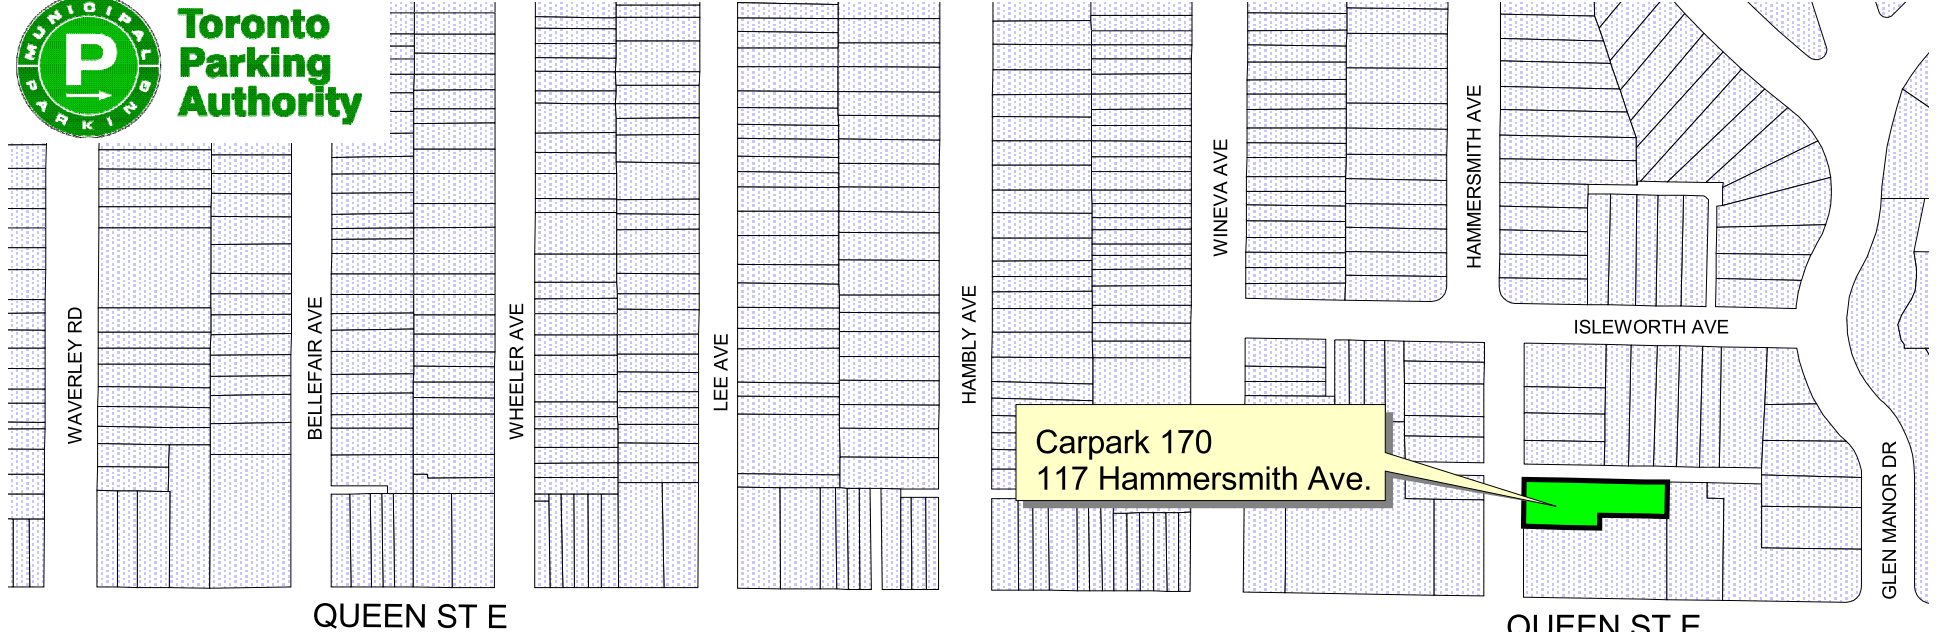

**Toronto  
Parking  
Authority**

Carpark 170  
117 Hammersmith Ave.

Carpark 48  
85 Lee Ave.

NOVEMBER 2001