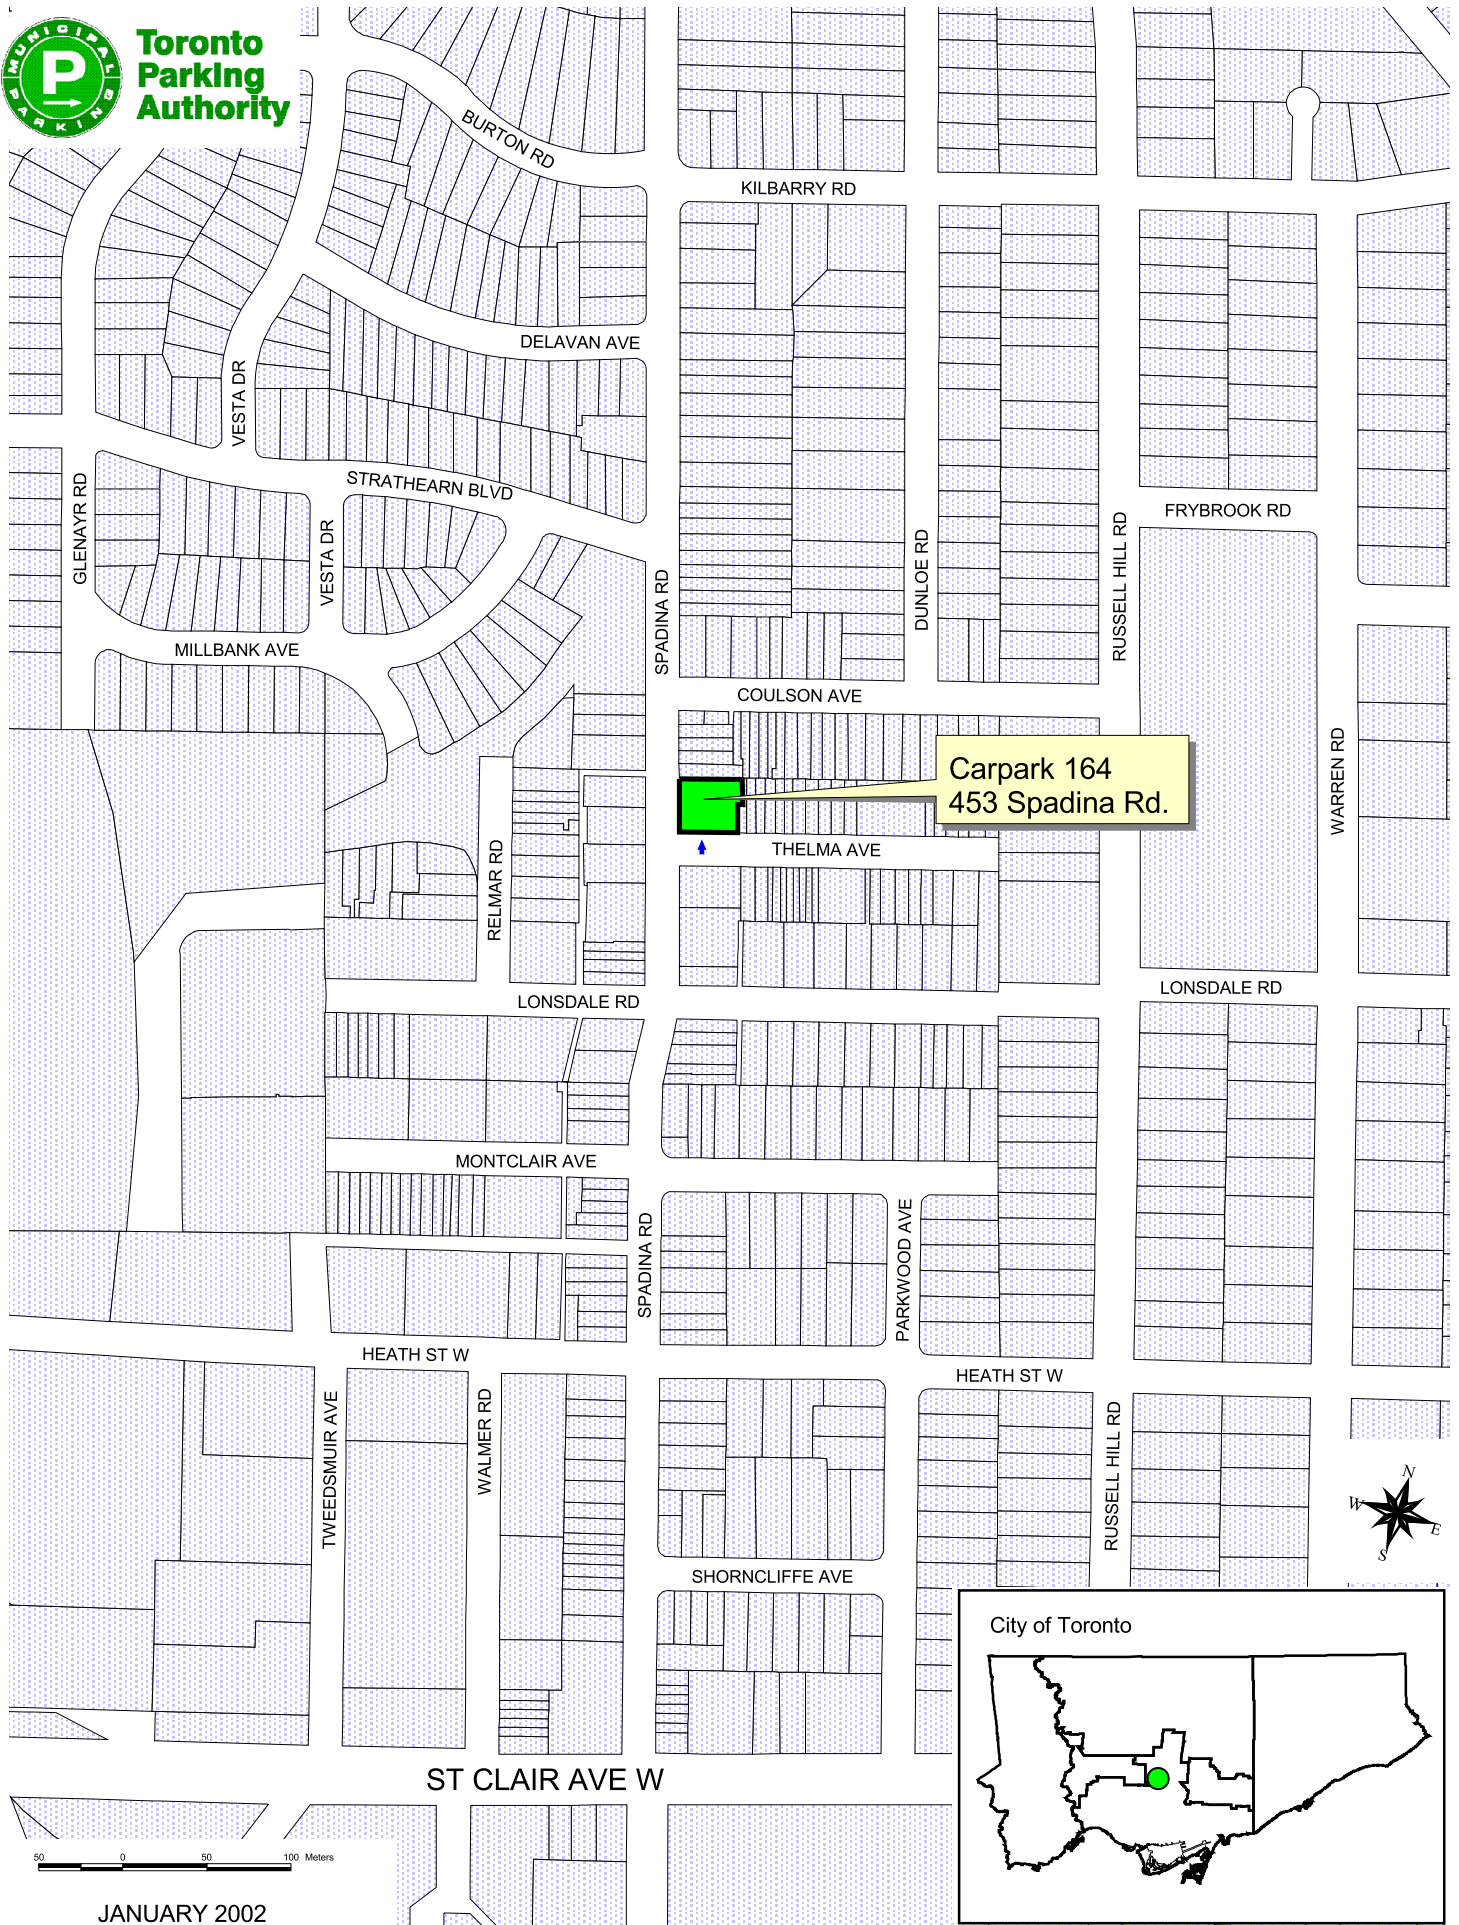

Toronto
Parking
Authority

Carpark 164
453 Spadina Rd.

JANUARY 2002