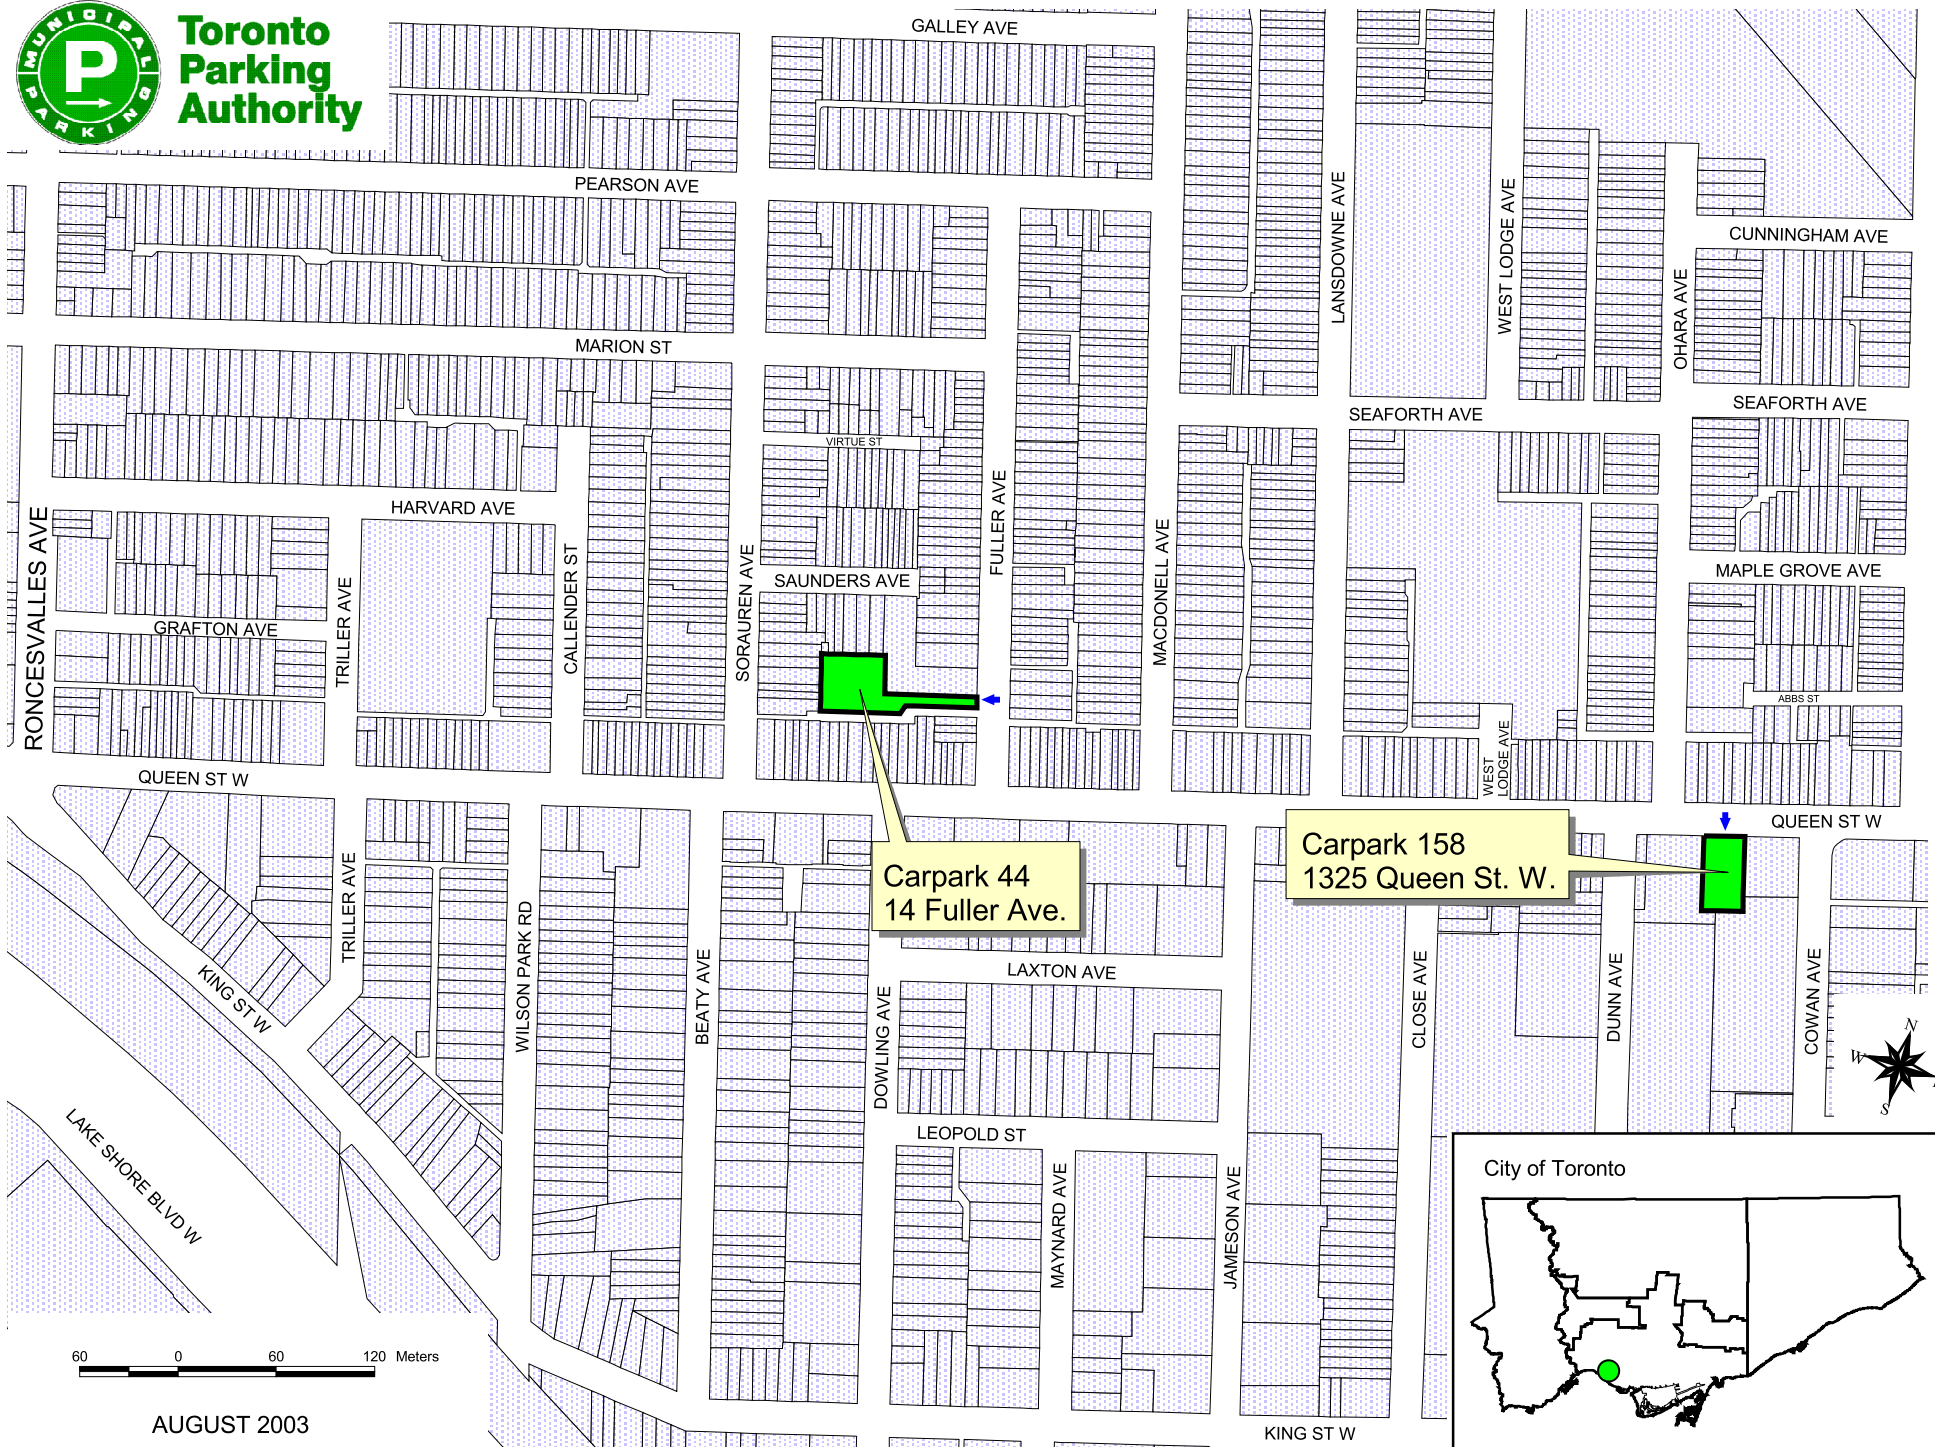

Toronto  
Parking  
Authority

Carpark 44  
14 Fuller Ave.

Carpark 158  
1325 Queen St. W.

60 0 60 120 Meters

AUGUST 2003