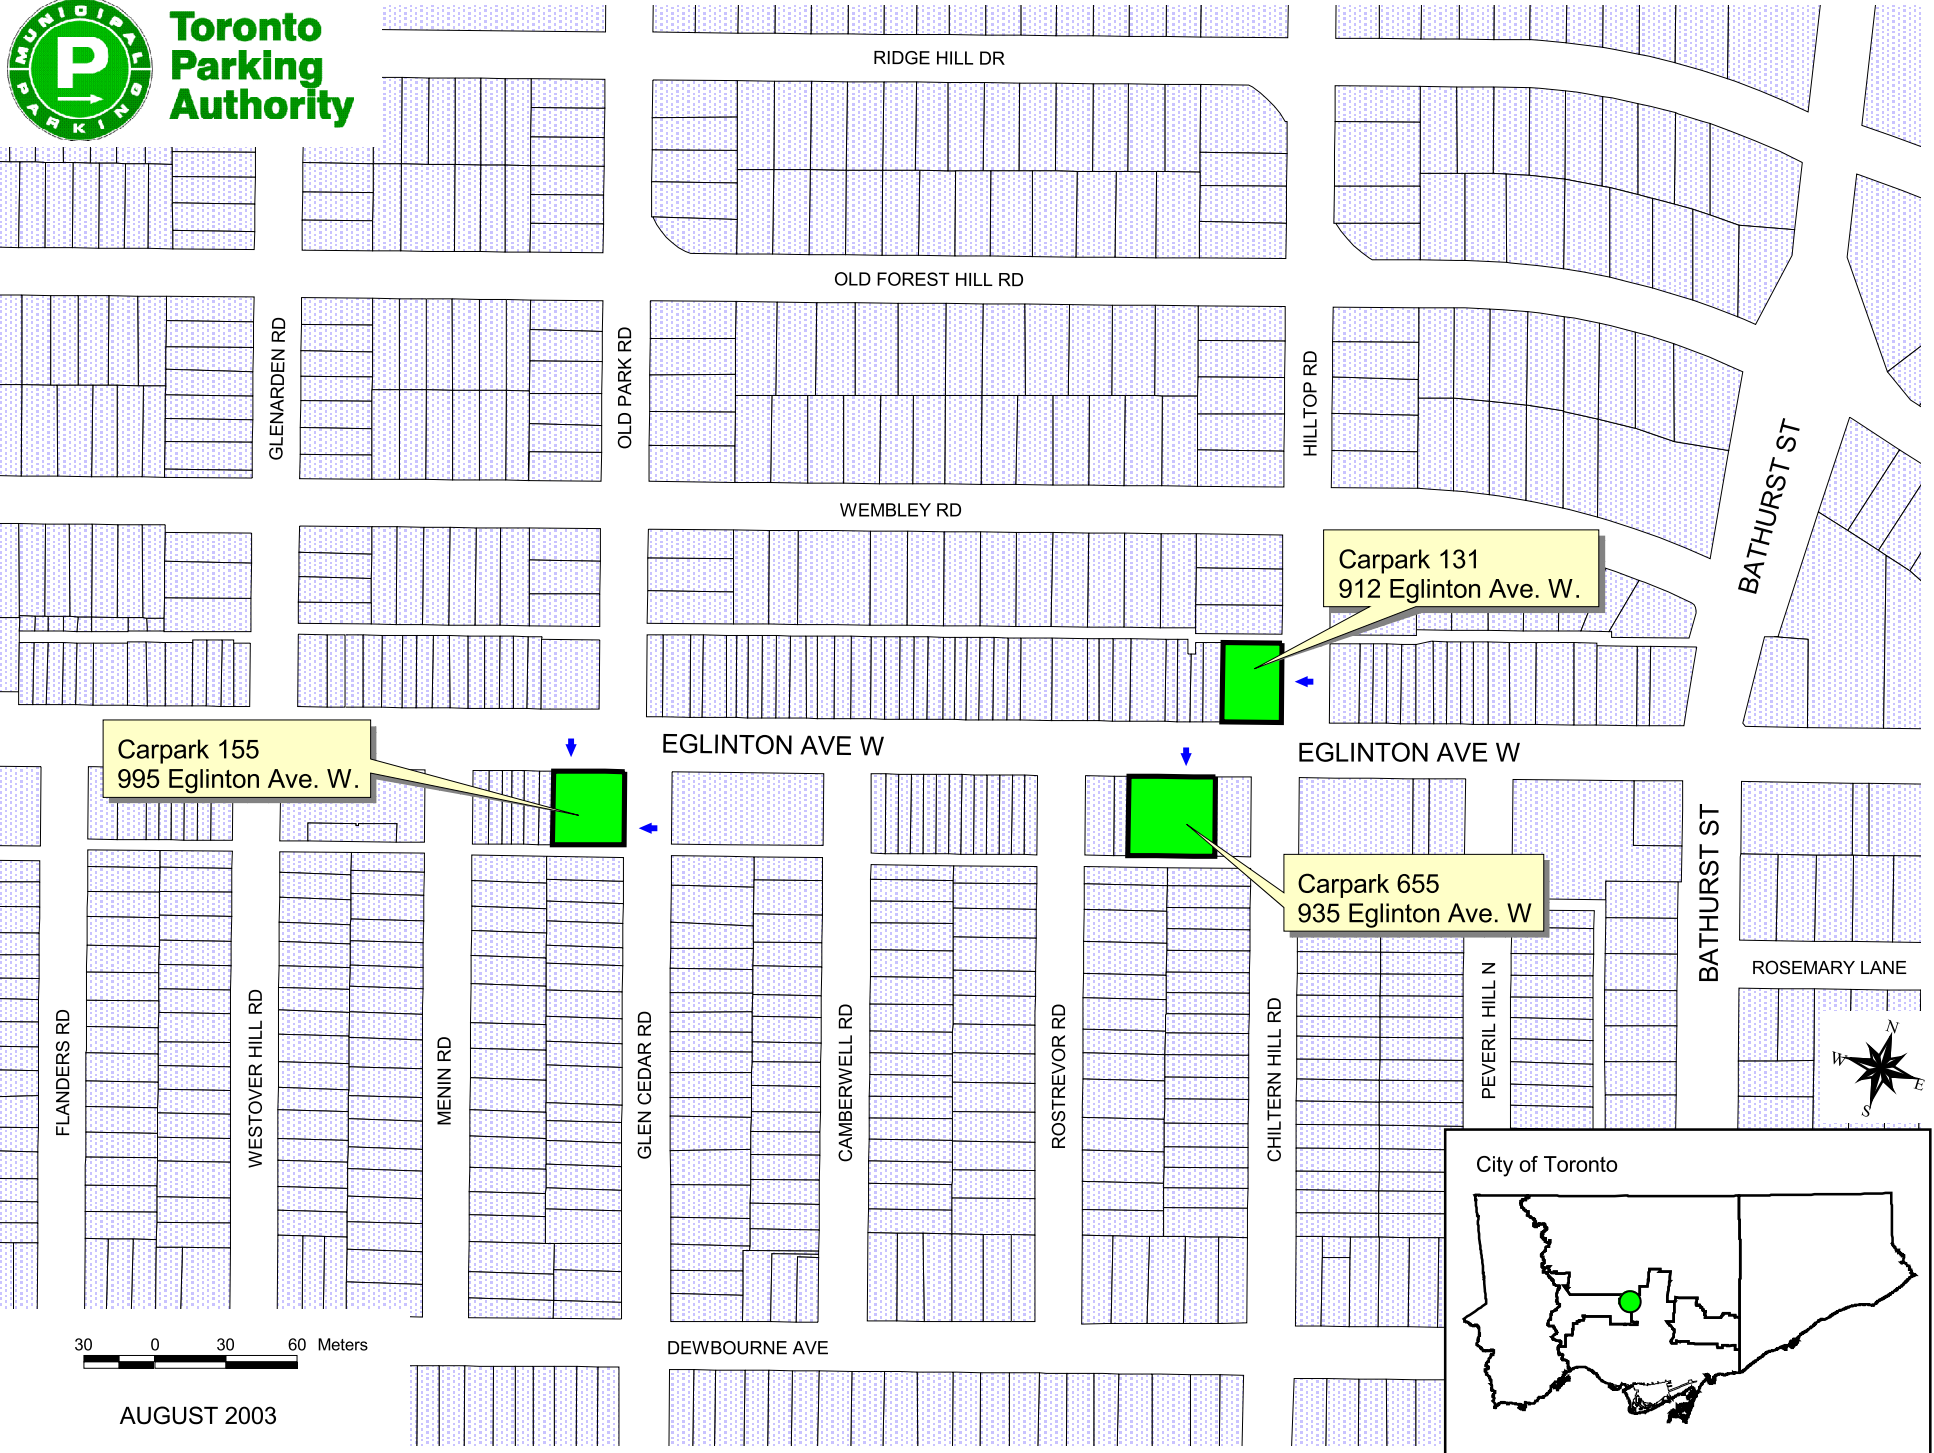

**Toronto  
Parking  
Authority**

Carpark 131  
912 Eglinton Ave. W.

Carpark 155  
995 Eglinton Ave. W.

Carpark 655  
935 Eglinton Ave. W.

30 0 30 60 Meters

AUGUST 2003