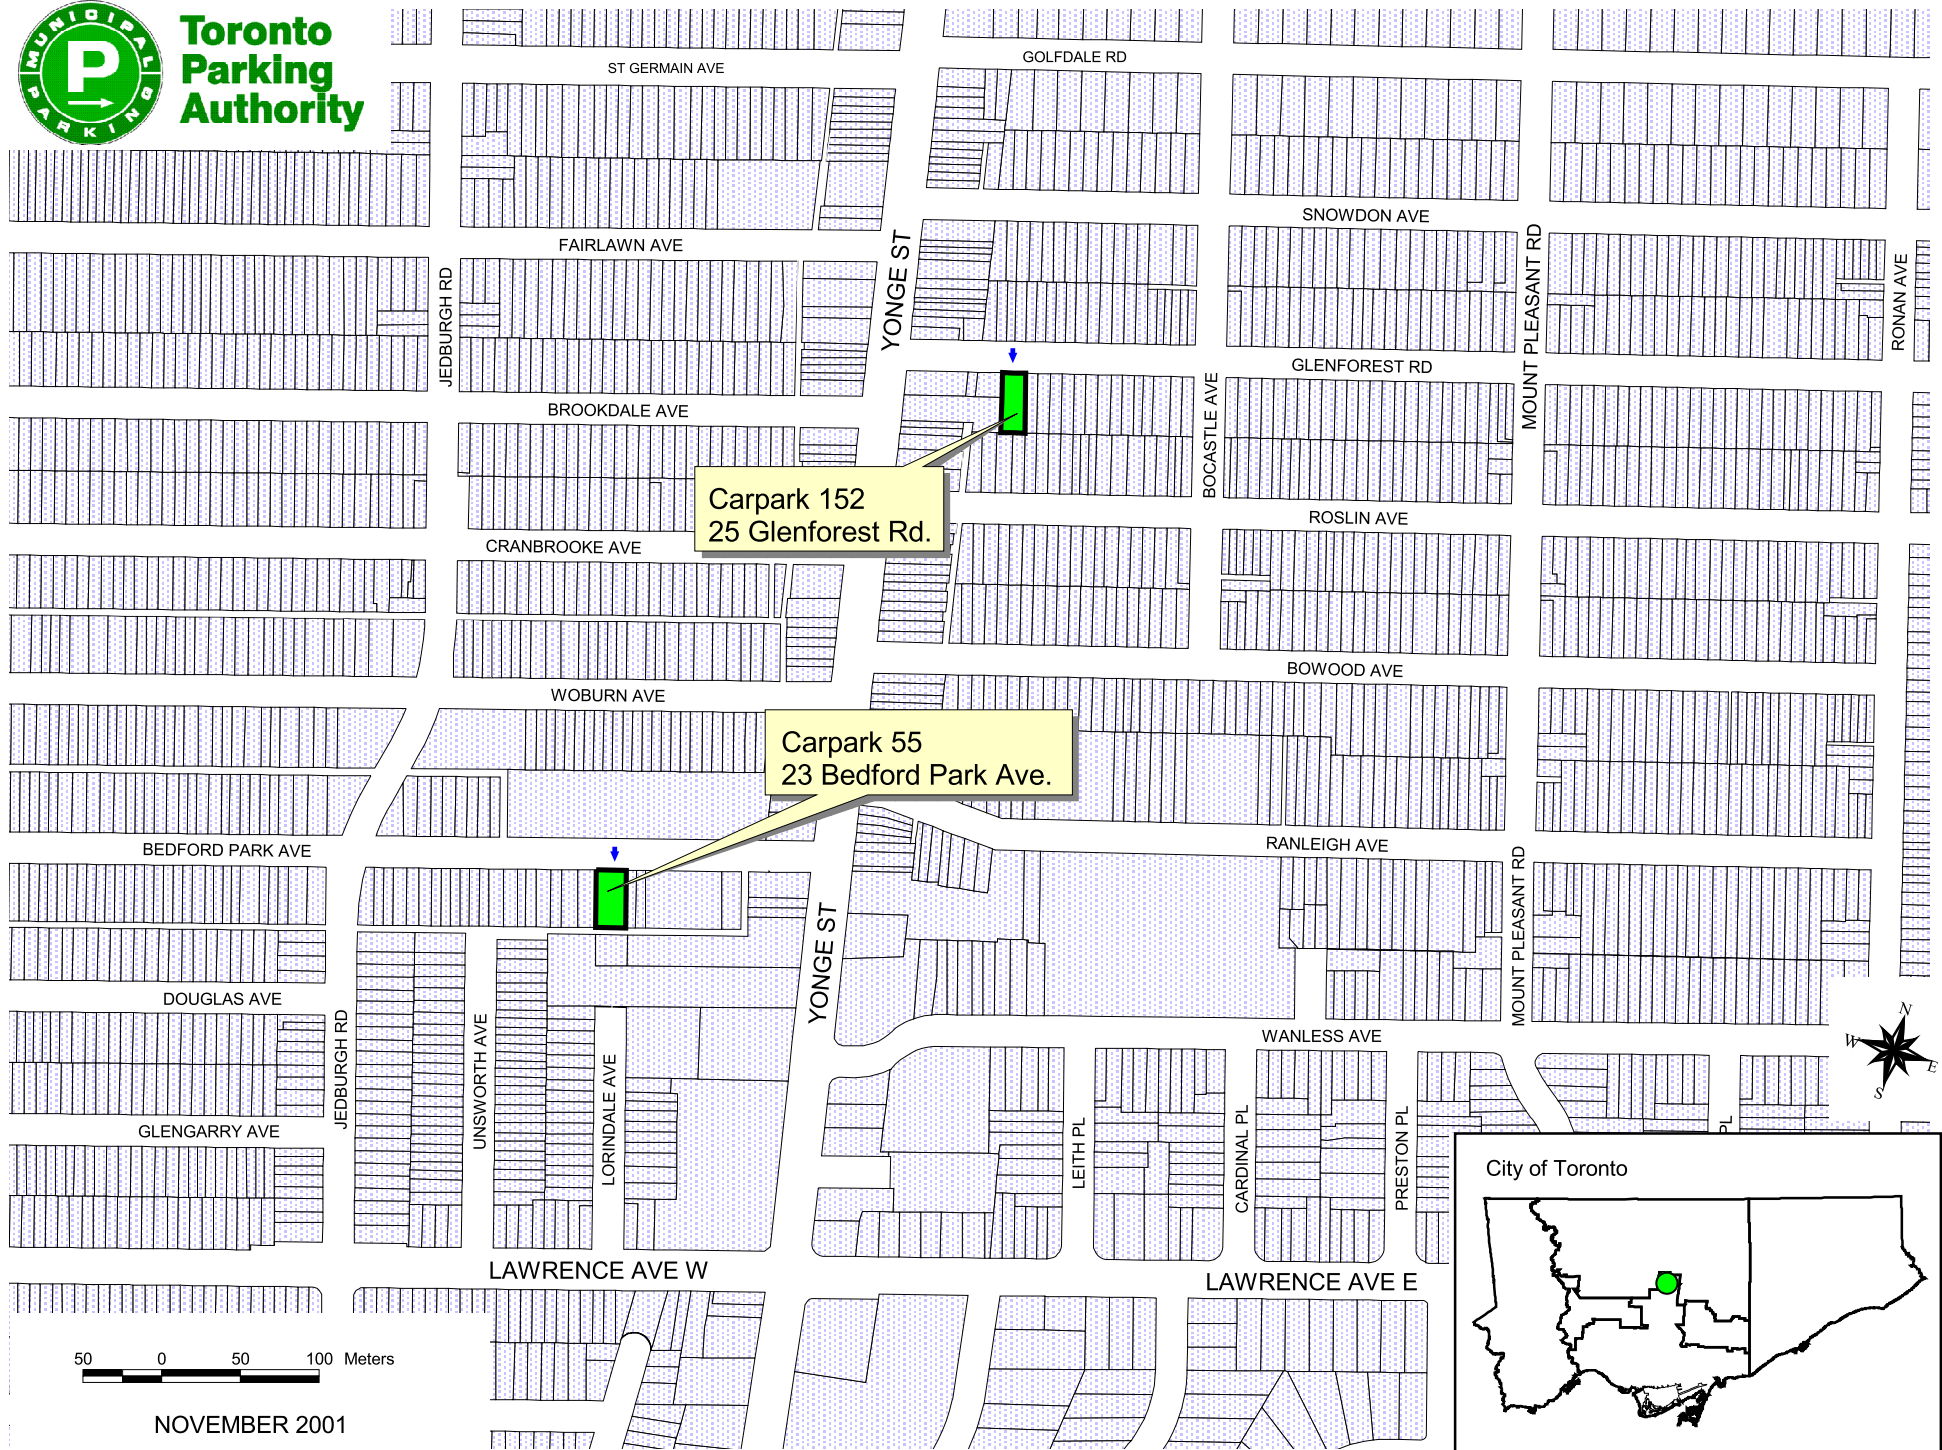

Toronto
Parking
Authority

Carpark 152
25 Glenforest Rd.

Carpark 55
23 Bedford Park Ave.

NOVEMBER 2001