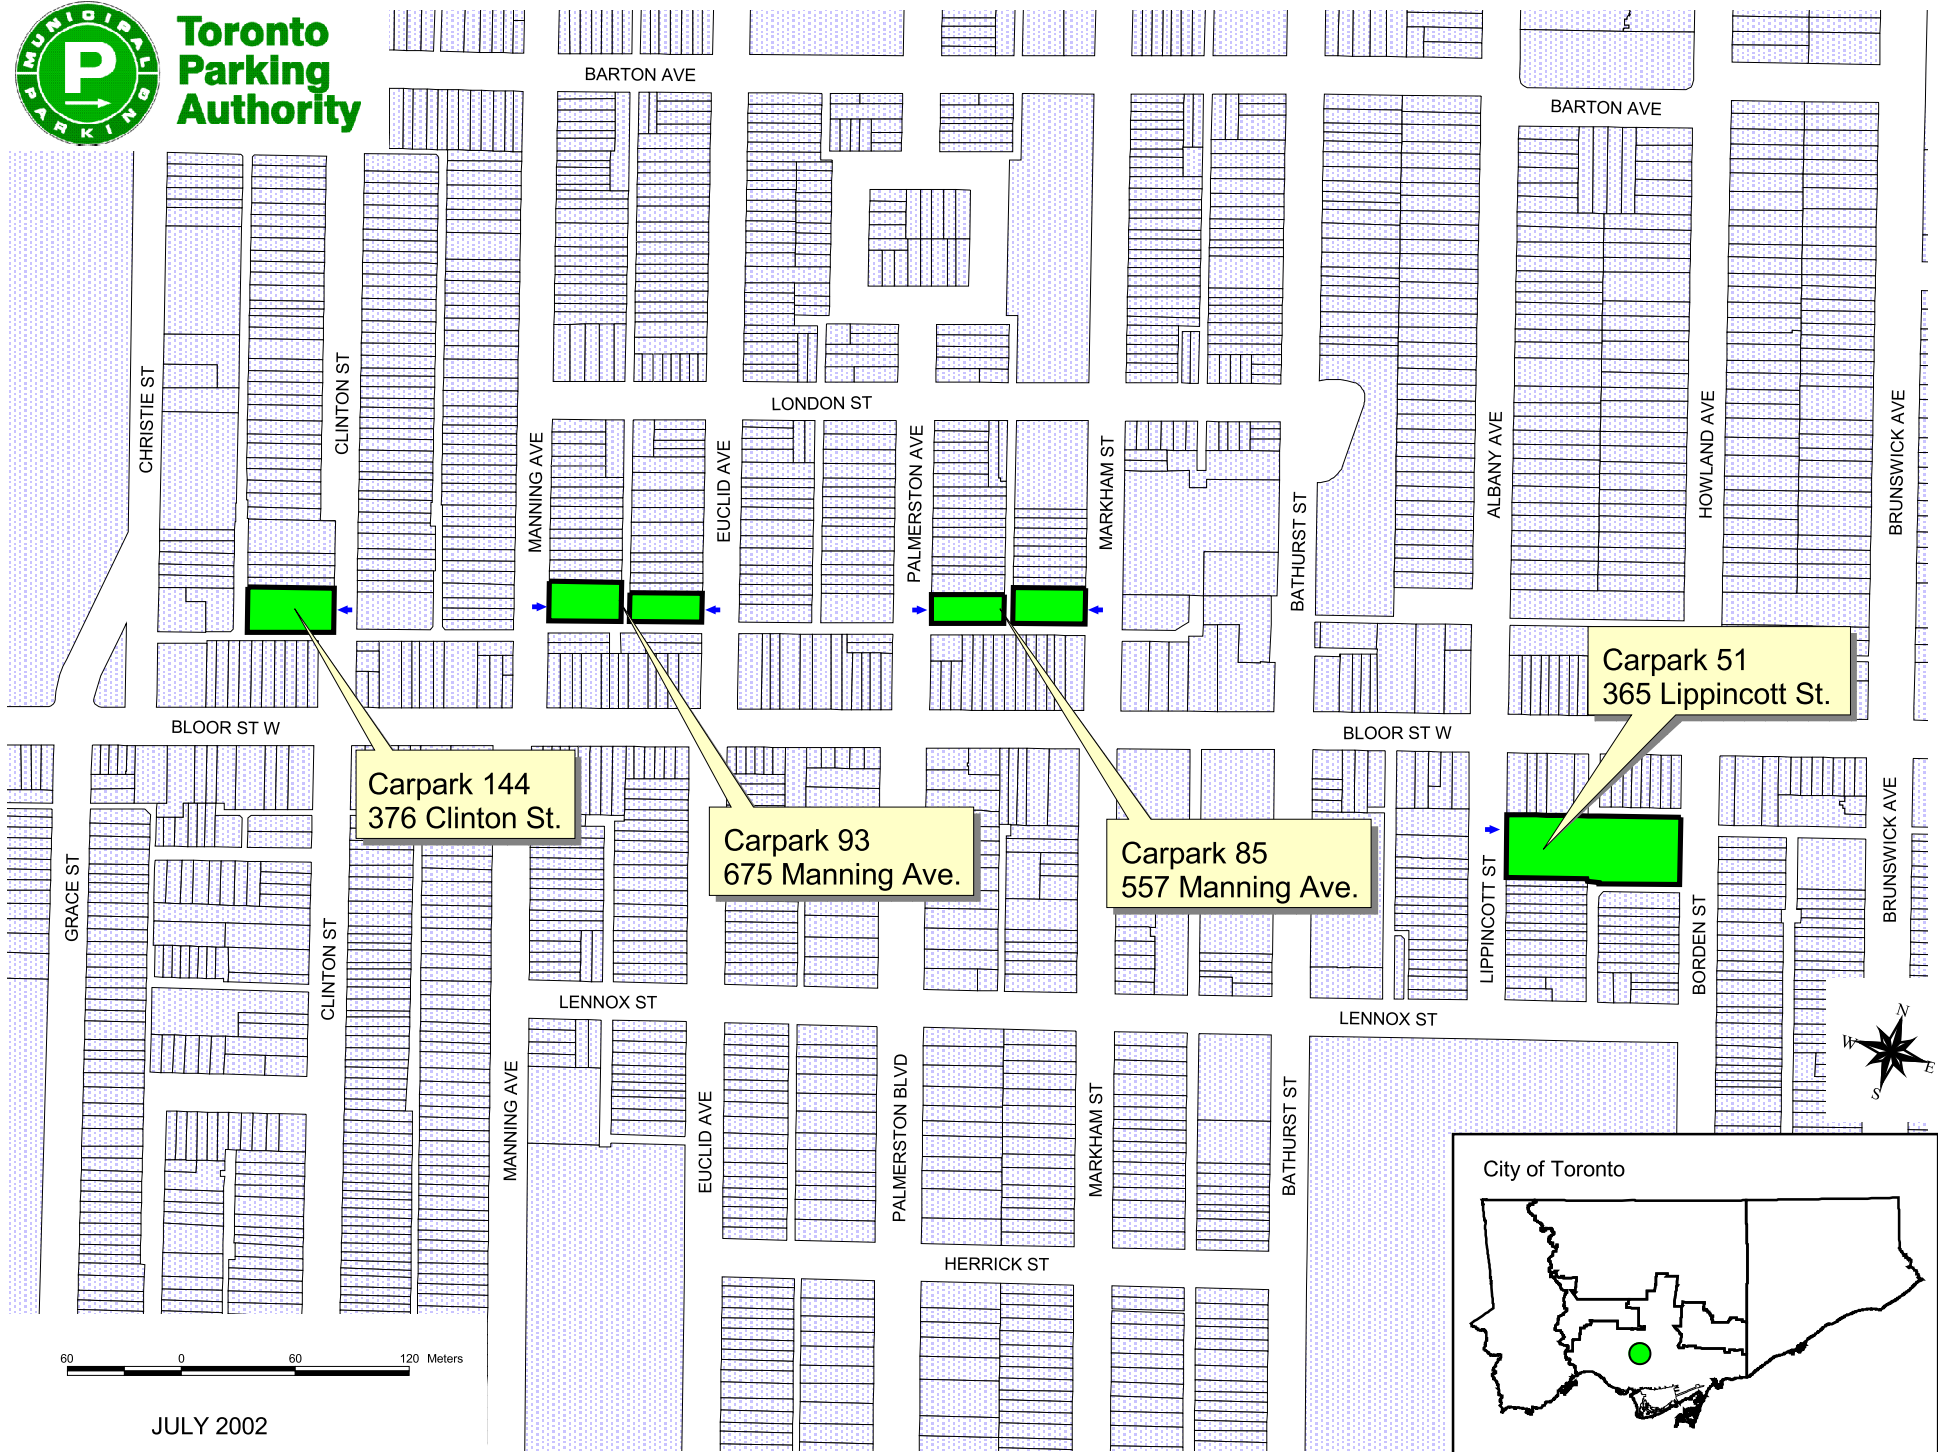

Toronto Parking Authority

60 0 60 120 Meters

JULY 2002