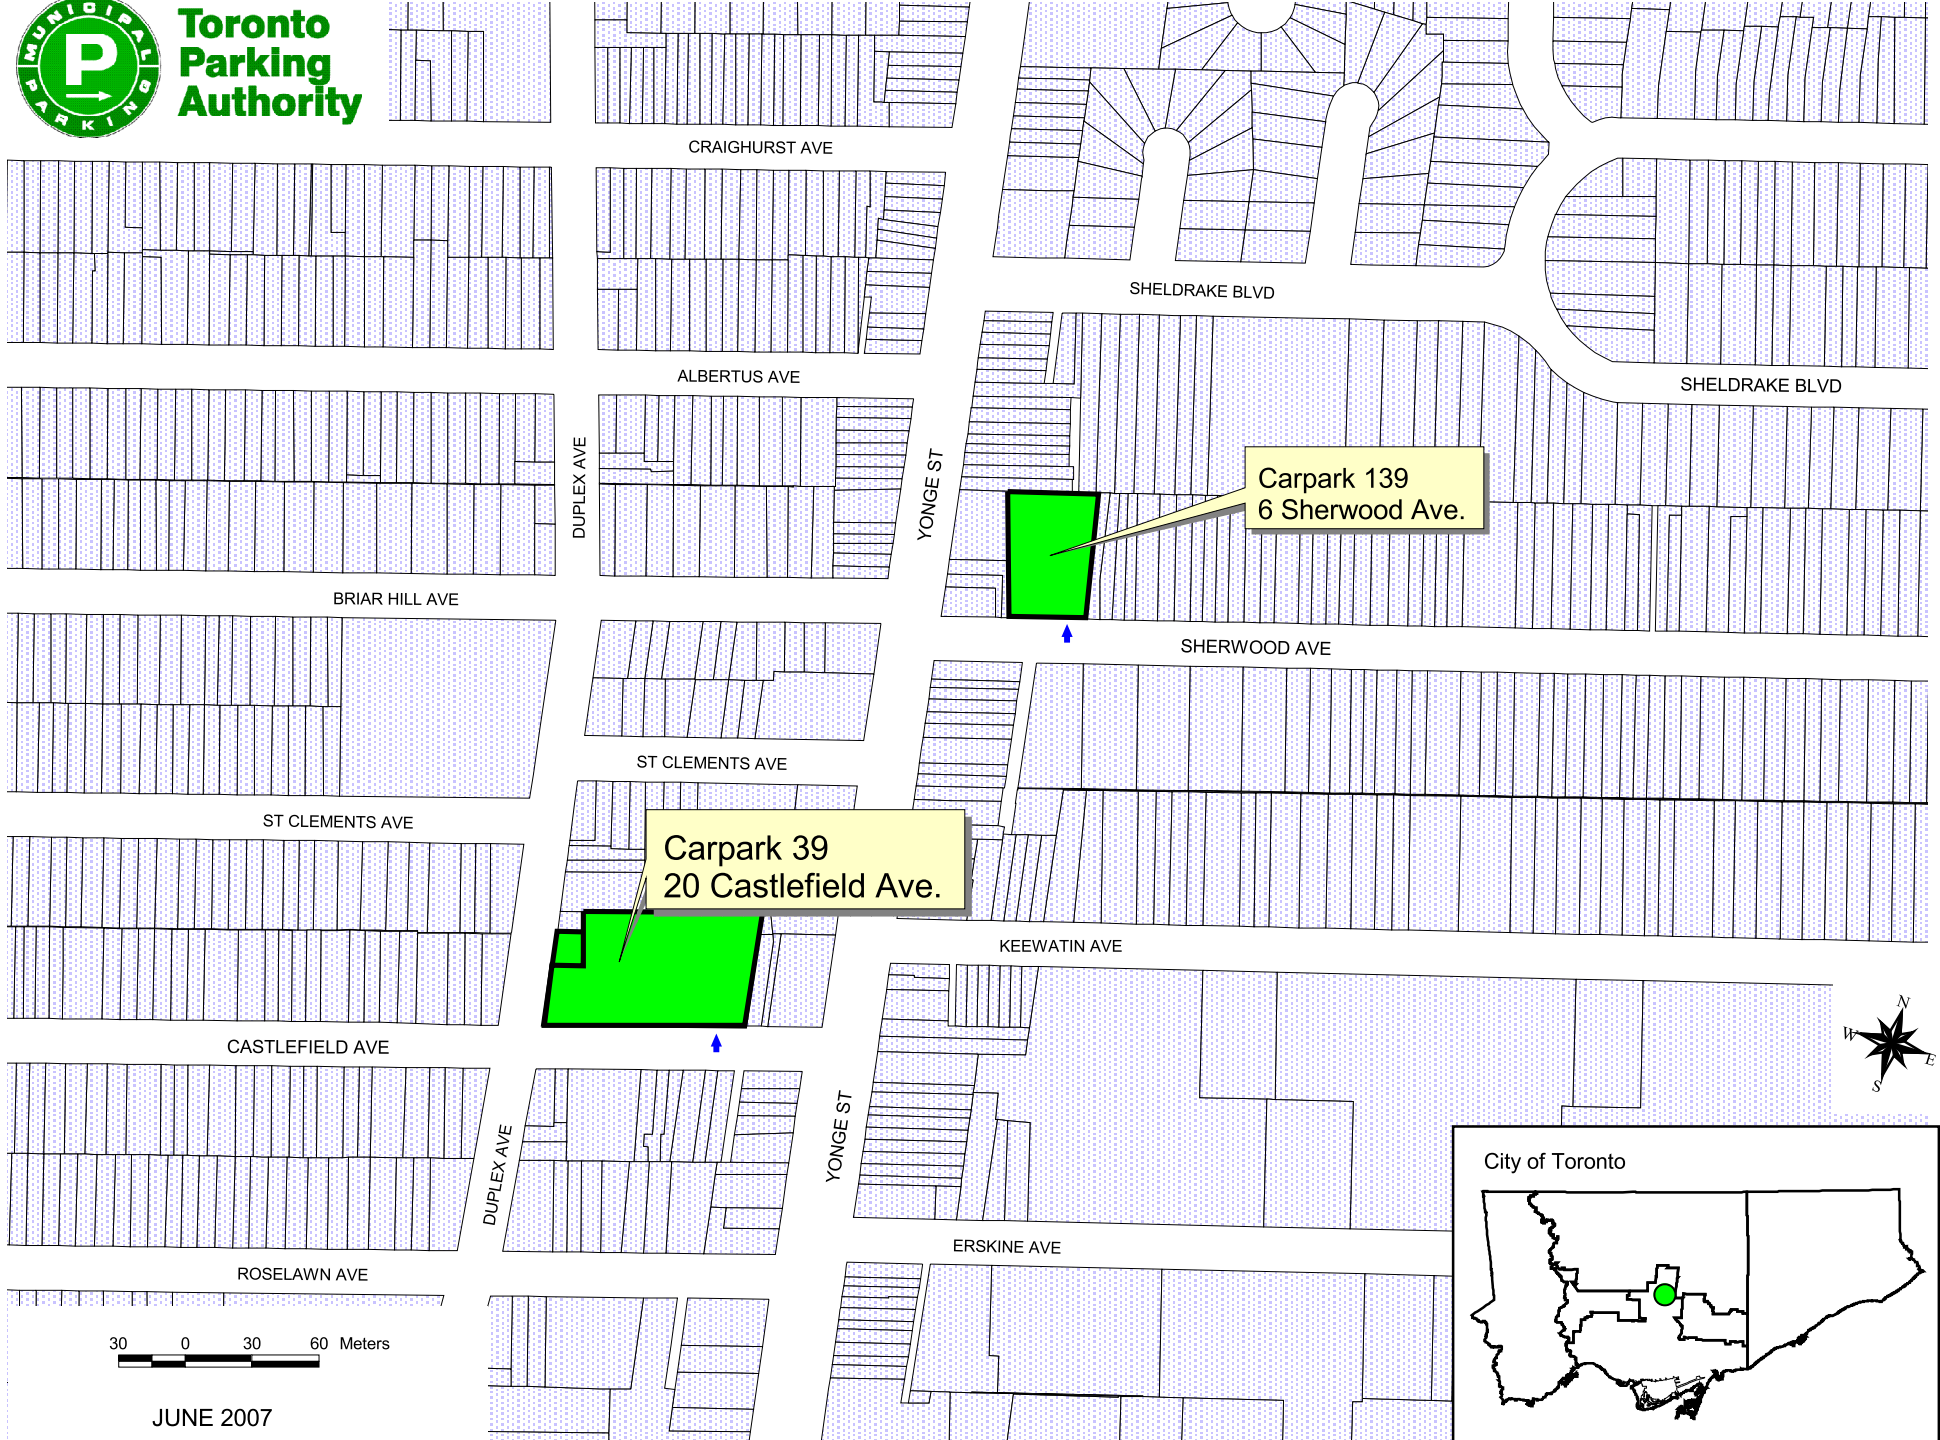

Toronto
Parking
Authority

CRAIGHURST AVE

SHELDRAKE BLVD

SHELDRAKE BLVD

ALBERTUS AVE

Carpark 139
6 Sherwood Ave.

DUPLEX AVE

YONGE ST

BRIAR HILL AVE

SHERWOOD AVE

ST CLEMENTS AVE

Carpark 39
20 Castlefield Ave.

ST CLEMENTS AVE

KEEWATIN AVE

CASTLEFIELD AVE

DUPLEX AVE